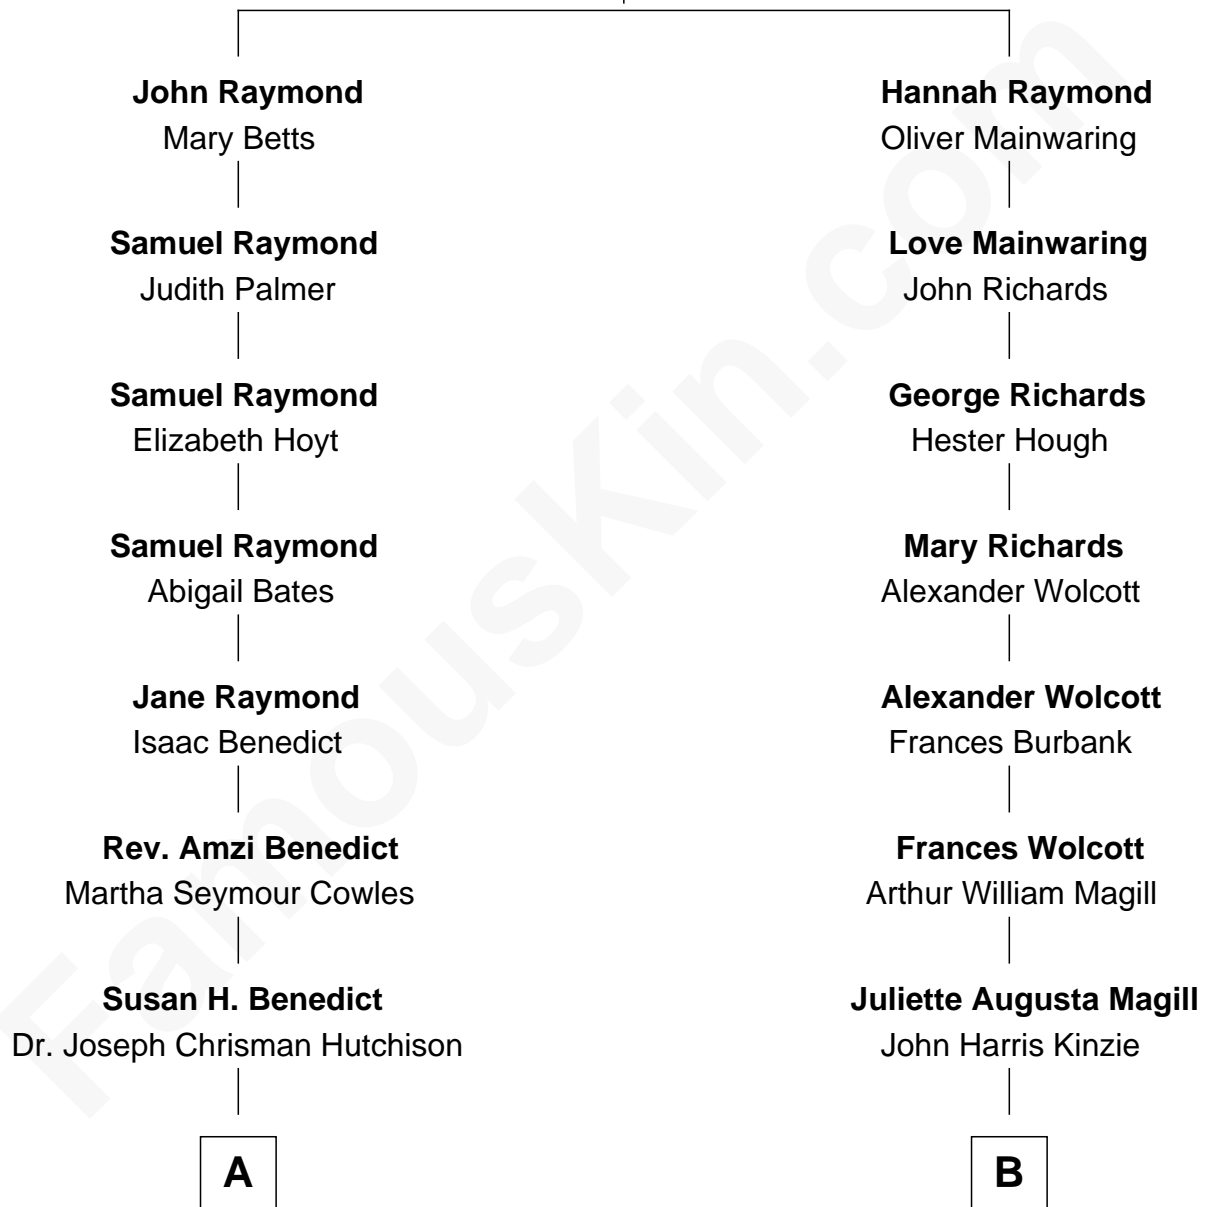

FamousKin.com Relationship Chart of

Parker Stevenson

TV and Movie Actor

8th cousin 2 times removed of

Juliette Gordon Low

Founder of the Girl Scouts

Richard Raymond

Judith - - - - -

FamousKin.com