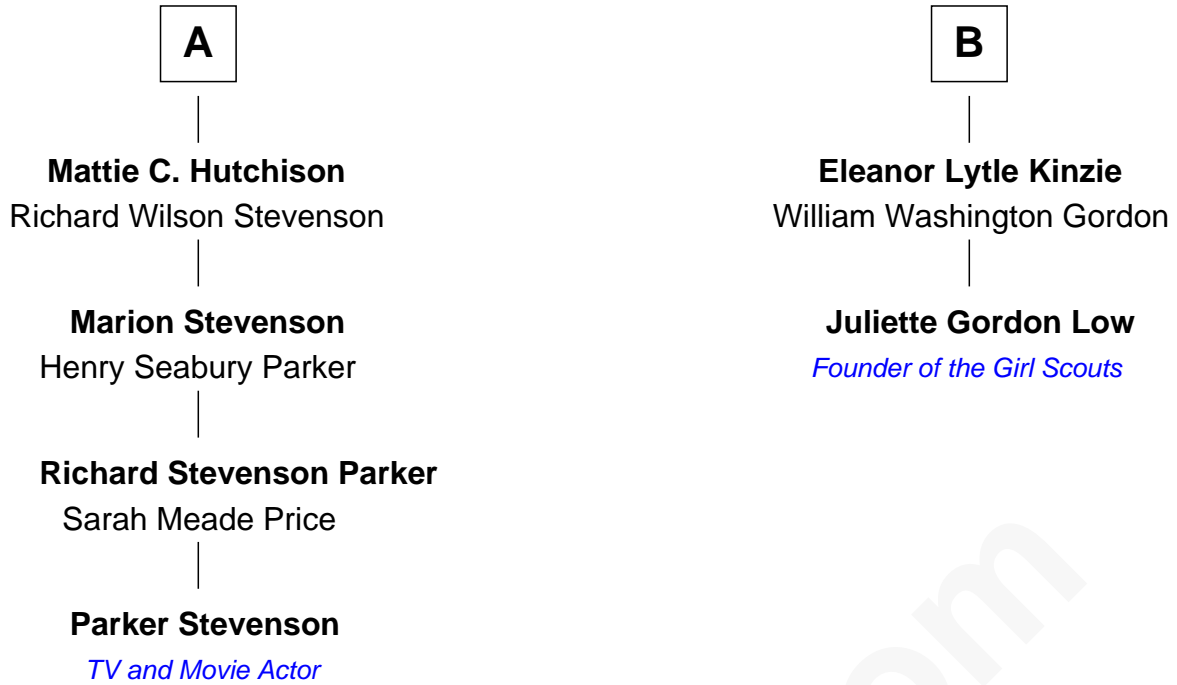

FamousKin.com Relationship Chart of

Parker Stevenson

TV and Movie Actor

8th cousin 2 times removed of

Juliette Gordon Low

Founder of the Girl Scouts

Richard Raymond

Judith - - - - -

FamousKin.com