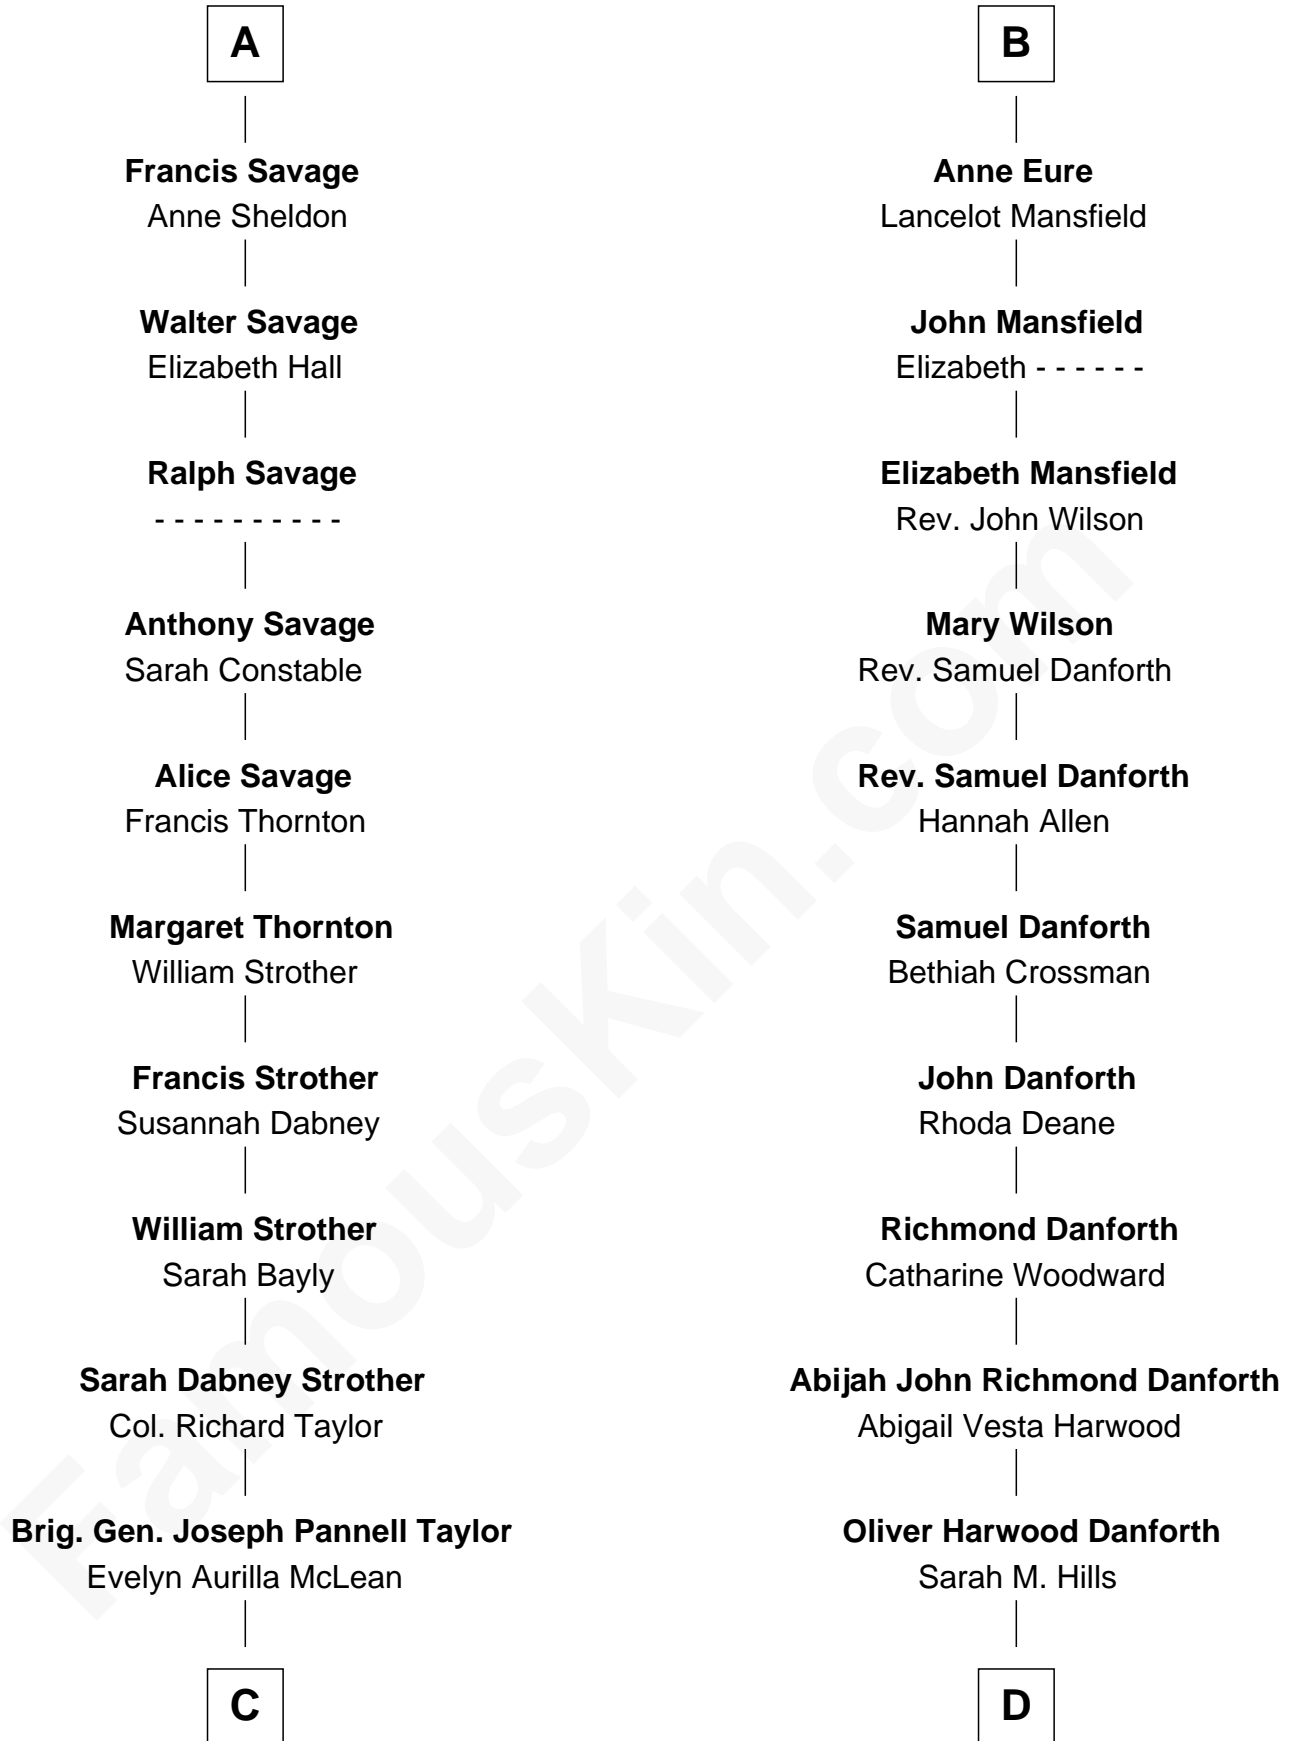

FamousKin.com Relationship Chart of

Parker Stevenson

TV and Movie Actor

20th cousin 1 time removed of

Zach Snyder

Filmmaker

Edmund Fitzalan

Alice de Warenne

Richard Fitzalan
Eleanor Plantagenet

Sir Richard Fitzalan
Elizabeth de Bohun

Elizabeth Fitzalan
Sir Robert Goushill

Joan Goushill
Sir Thomas Stanley

Katherine Stanley
Sir John Savage

Sir Christopher Savage
Anne Stanley

Sir Christopher Savage
Anne Lygon

A

Aline Fitzalan

Sir Roger le Strange

Lucy le Strange
Sir William Willoughby

Margery Willoughby
Sir William FitzHugh

Maud FitzHugh
Sir William Bowes

Sir Ralph Bowes
Margery Conyers

Sir Ralph Bowes
Elizabeth Clifford

Margery Bowes
Sir Ralph Eure

B

Zach Snyder photo by [Gage Skidmore](#) (CC BY-SA 2.0)