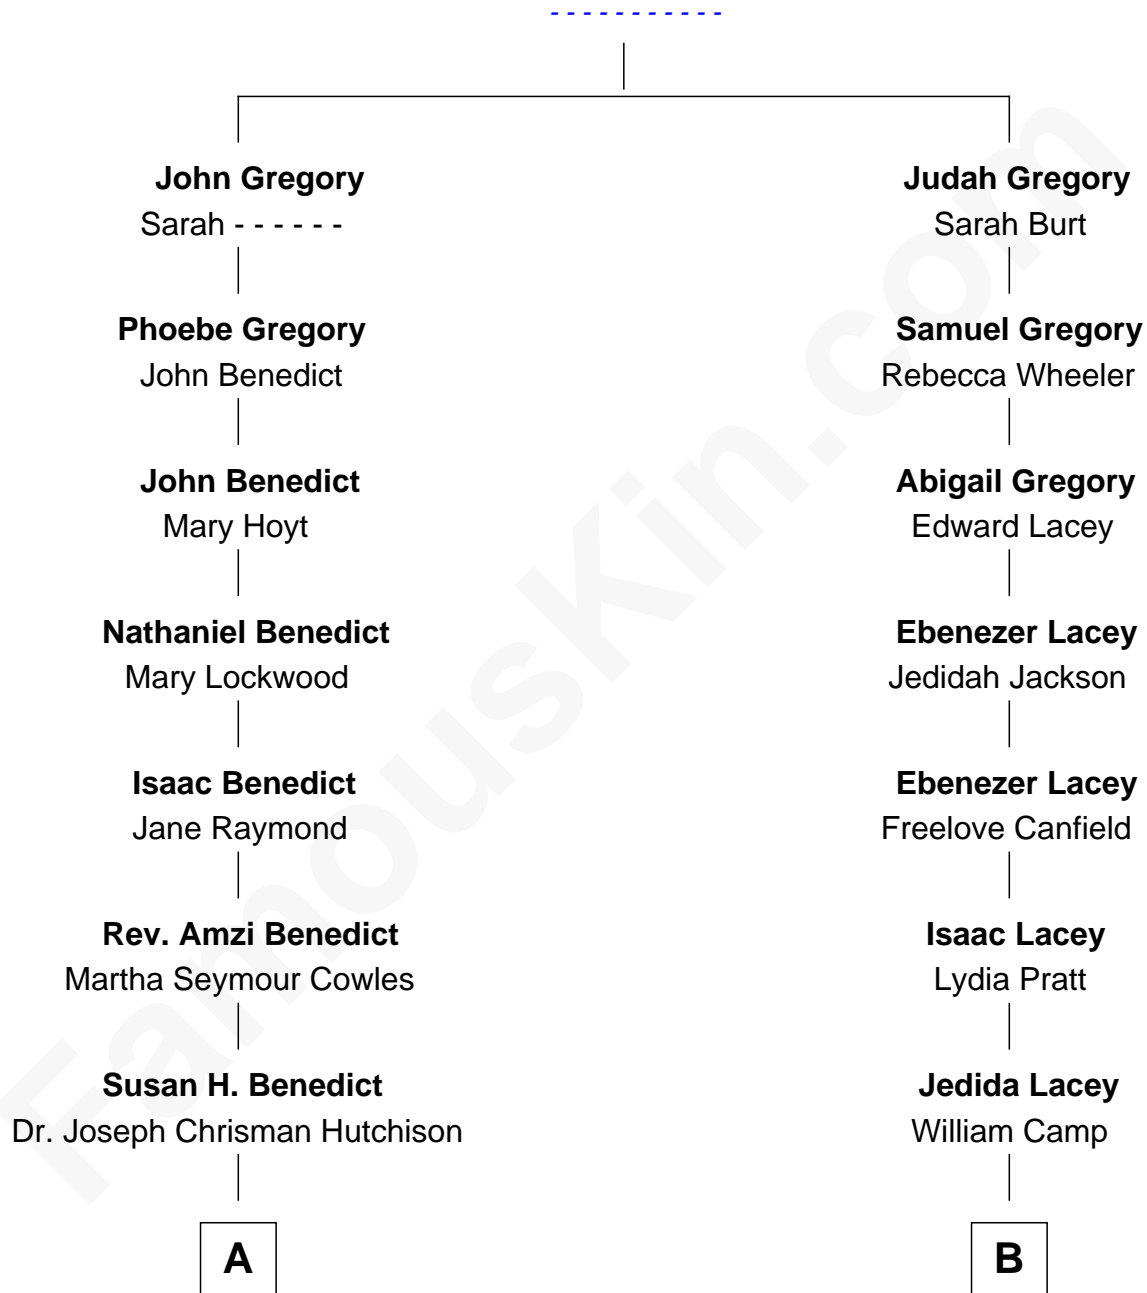

# FamousKin.com Relationship Chart of

**Parker Stevenson**

*TV and Movie Actor*

10th cousin 3 times removed of

**Sydney Biddle Barrows**

*Mayflower Madam*

**Henry Gregory**

**A**

**Mattie C. Hutchison**  
Richard Wilson Stevenson

**Marion Stevenson**  
Henry Seabury Parker

**Richard Stevenson Parker**  
Sarah Meade Price

**Parker Stevenson**  
*TV and Movie Actor*

**B**

**Anna Camp**  
Treat Bosworth

**Emma Arabella Bosworth**  
Lorenzo Ackley

**Helen Eva Ackley**  
William Gildersleeve Parke

**Elizabeth Parke**  
Percy Ballantine

**John Boyd Ballantine**  
Anne L. Crawford

**Jeannette Ballantine**  
Donald Byers Barrows

**Sydney Biddle Barrows**  
*Mayflower Madam*