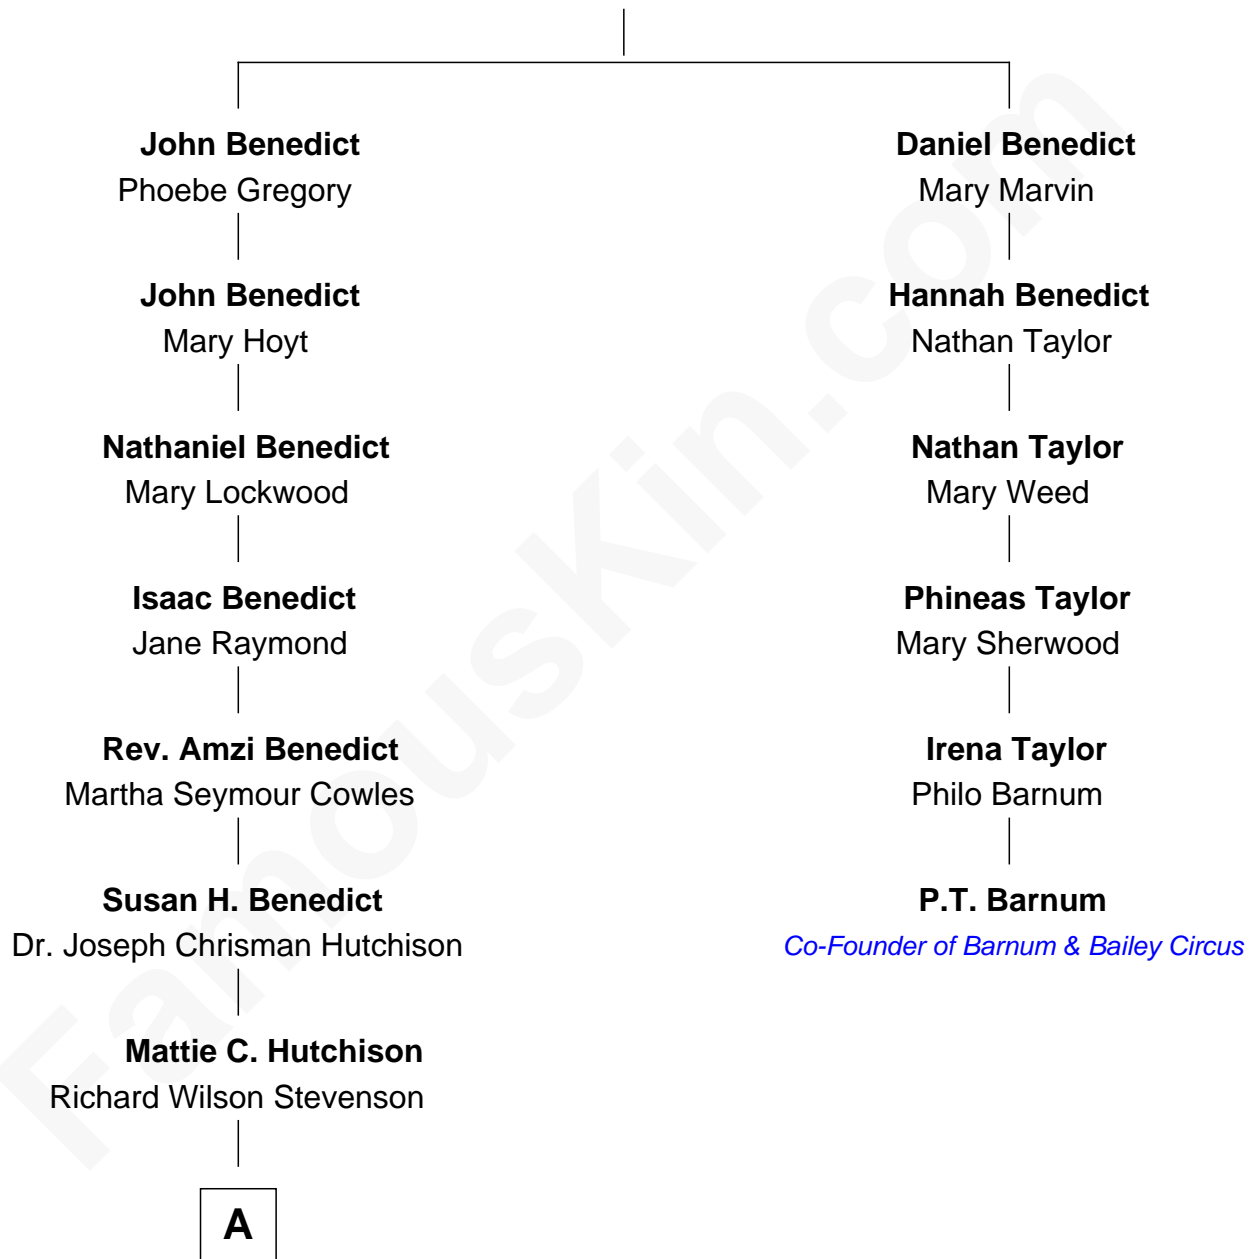

FamousKin.com Relationship Chart of

Parker Stevenson

TV and Movie Actor

5th cousin 4 times removed of

P.T. Barnum

Co-Founder of Barnum & Bailey Circus

Thomas Benedict

Mary Bridgum

A

—
Marion Stevenson
Henry Seabury Parker

—
Richard Stevenson Parker
Sarah Meade Price

—
Parker Stevenson
TV and Movie Actor

FamousKin.com