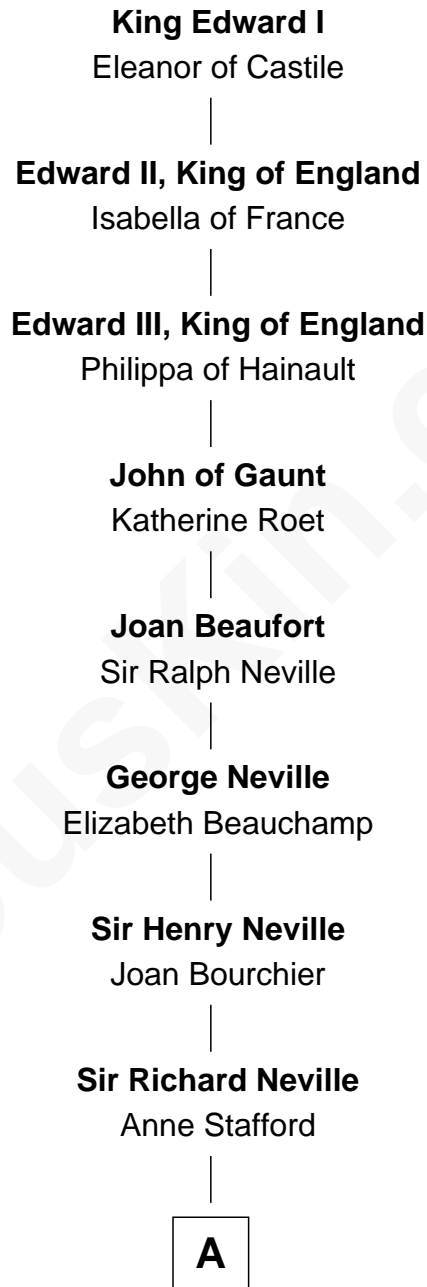

FamousKin.com Relationship Chart of

Parker Stevenson

TV and Movie Actor

21st Great-grandson of

King Edward I

King of England

A

Dorothy Neville

Sir John Dawney

Anne Dawney

Sir George Conyers

Sir John Conyers

Agnes Bowes

Eleanor Conyers

Lancelot Strother

William Strother

Elizabeth - - - - -

William Strother

Dorothy - - - - -

William Strother

Margaret Thornton

Francis Strother

Susannah Dabney

William Strother