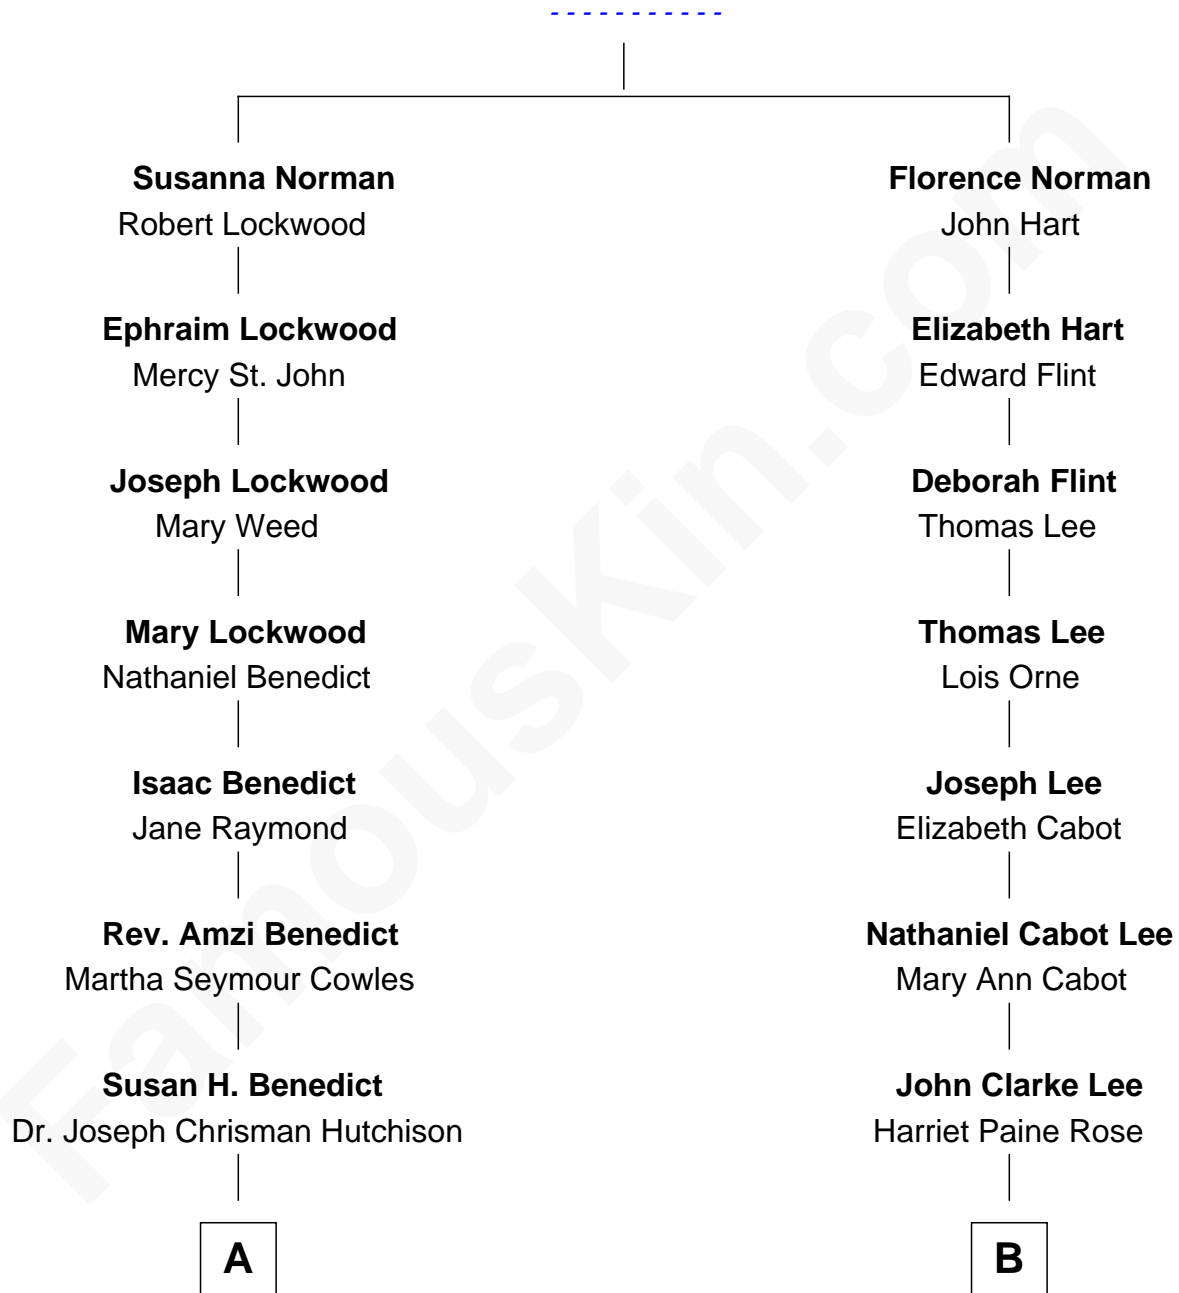

FamousKin.com Relationship Chart of

Parker Stevenson

TV and Movie Actor

8th cousin 2 times removed of

Alice (Lee) Roosevelt

First Wife of President Theodore Roosevelt

Richard Norman

FamousKin.com