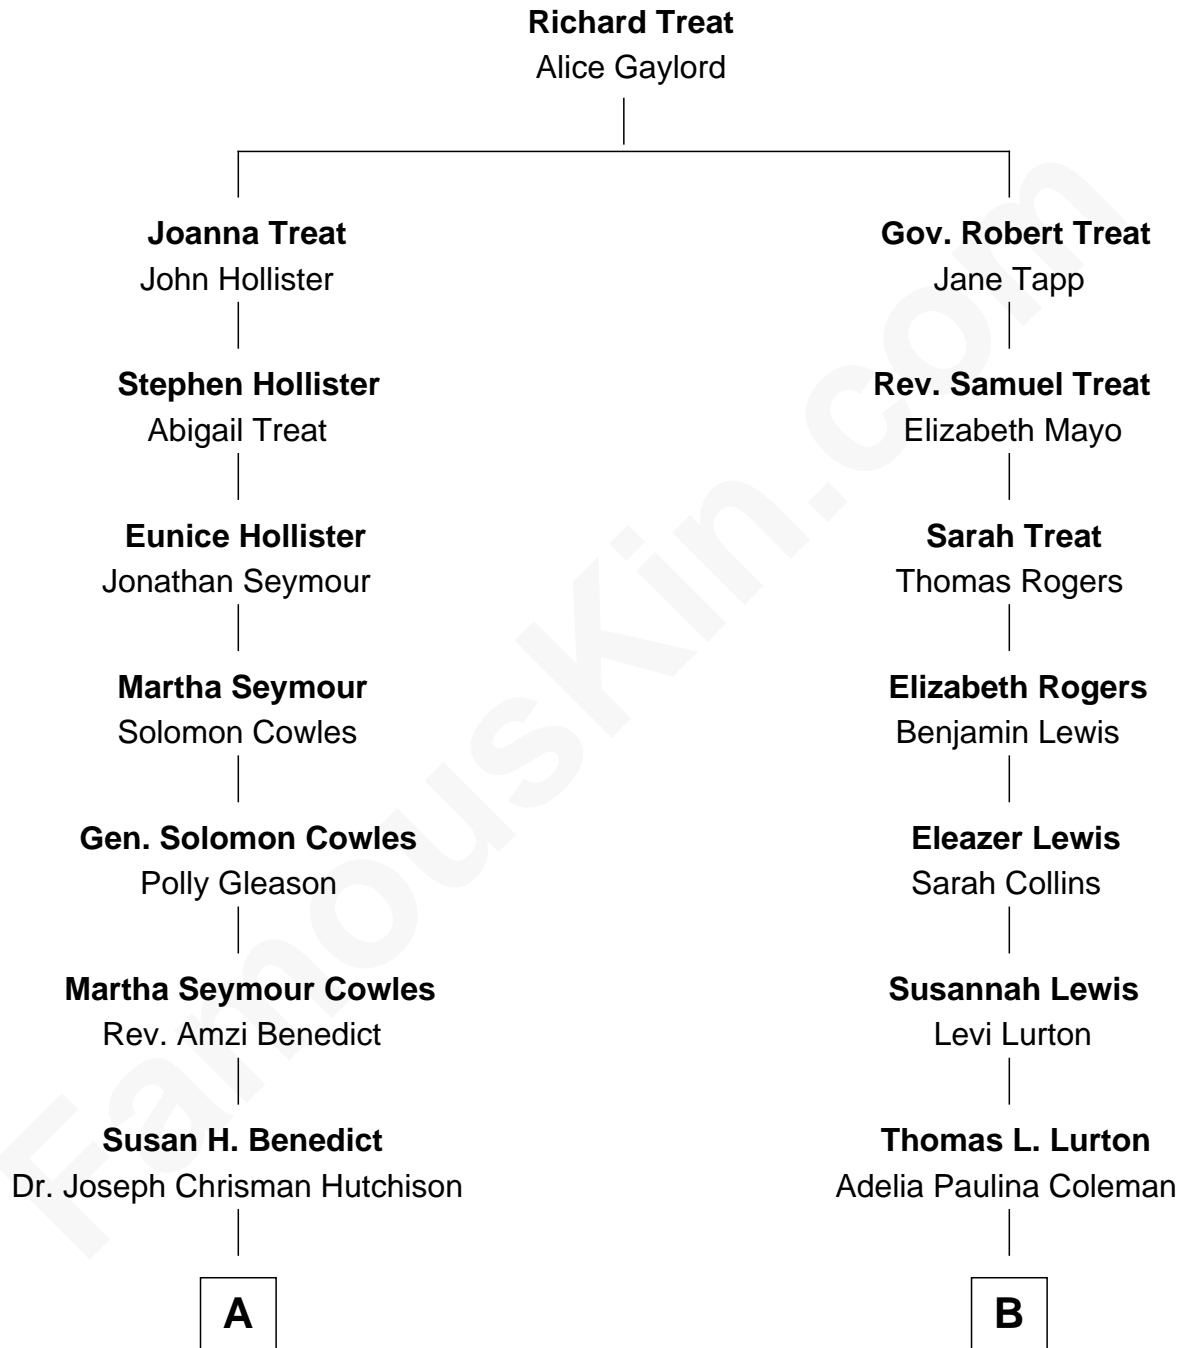

# FamousKin.com Relationship Chart of

**Parker Stevenson**

*TV and Movie Actor*

10th cousin of

**Brewster Kahle**

*Founder, Internet Archive*

**A**

**Mattie C. Hutchison**  
Richard Wilson Stevenson

**Marion Stevenson**  
Henry Seabury Parker

**Richard Stevenson Parker**  
Sarah Meade Price

**Parker Stevenson**  
*TV and Movie Actor*

**B**

**Freeman Ellsworth Lurton**  
Alice Howe Babbitt

**Douglas Ellsworth Lurton**  
Helen Grace Leo

**Margaret Mary Lurton**  
Robert Vinton Kahle

**Brewster Kahle**  
*Founder, Internet Archive*

FamousKin.com