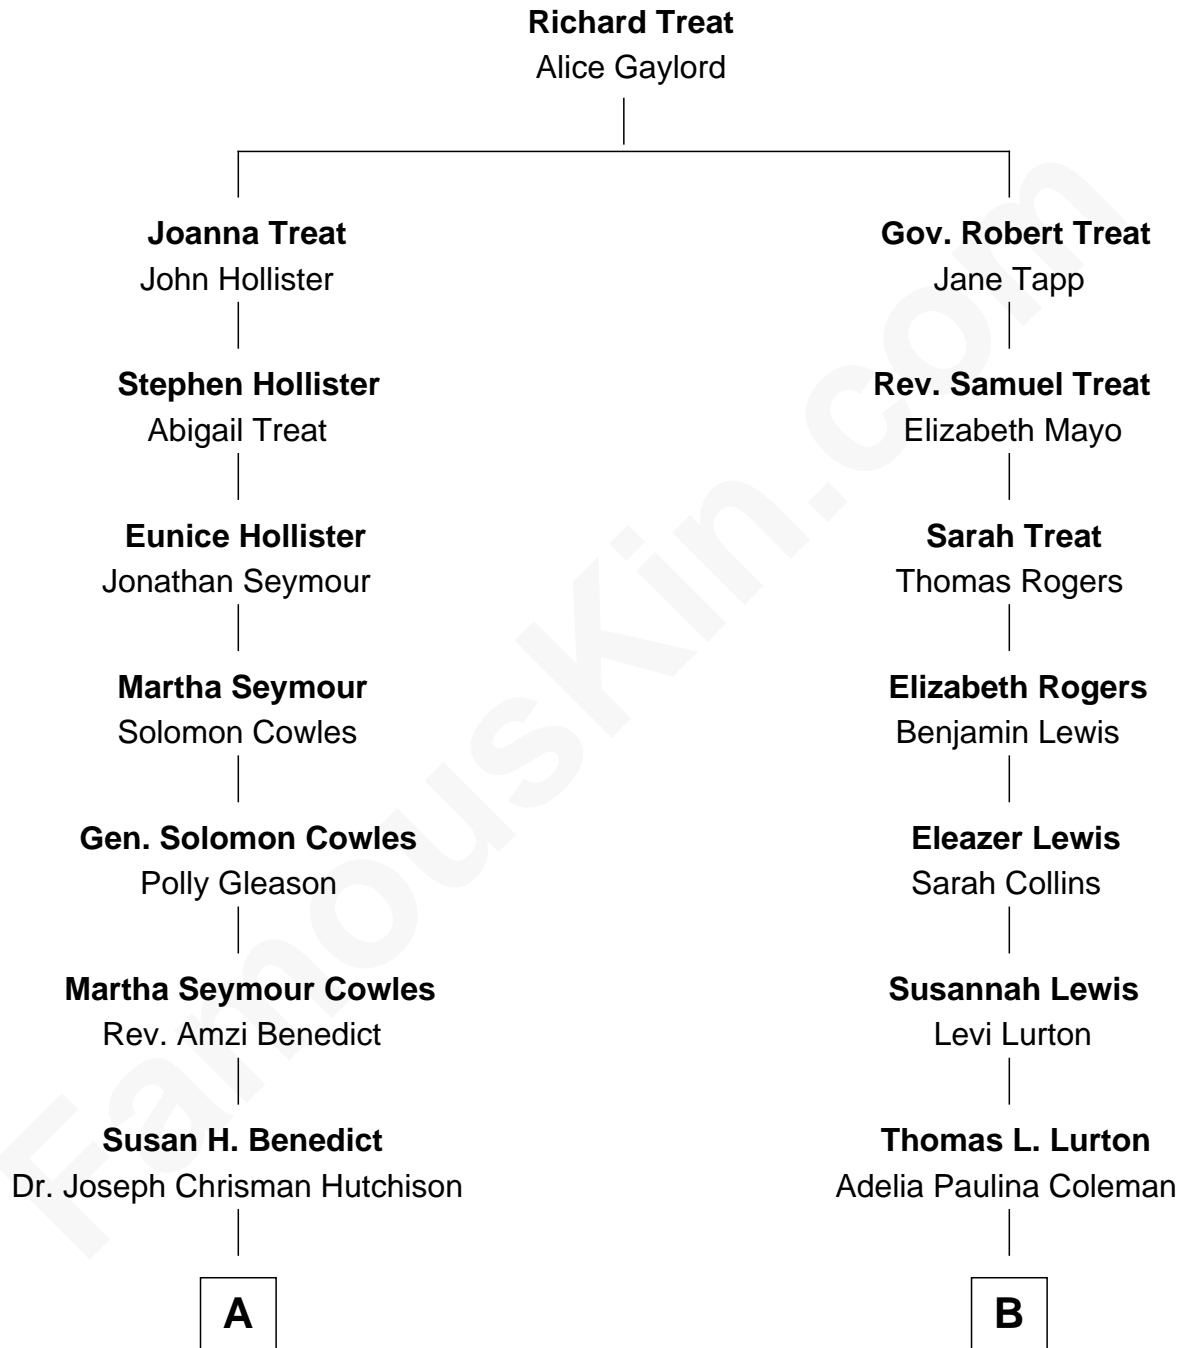

FamousKin.com Relationship Chart of

Parker Stevenson

TV and Movie Actor

10th cousin of

Brewster Kahle

Founder, Internet Archive

A

Mattie C. Hutchison
Richard Wilson Stevenson

Marion Stevenson
Henry Seabury Parker

Richard Stevenson Parker
Sarah Meade Price

Parker Stevenson
TV and Movie Actor

B

Freeman Ellsworth Lurton
Alice Howe Babbitt

Douglas Ellsworth Lurton
Helen Grace Leo

Margaret Mary Lurton
Robert Vinton Kahle