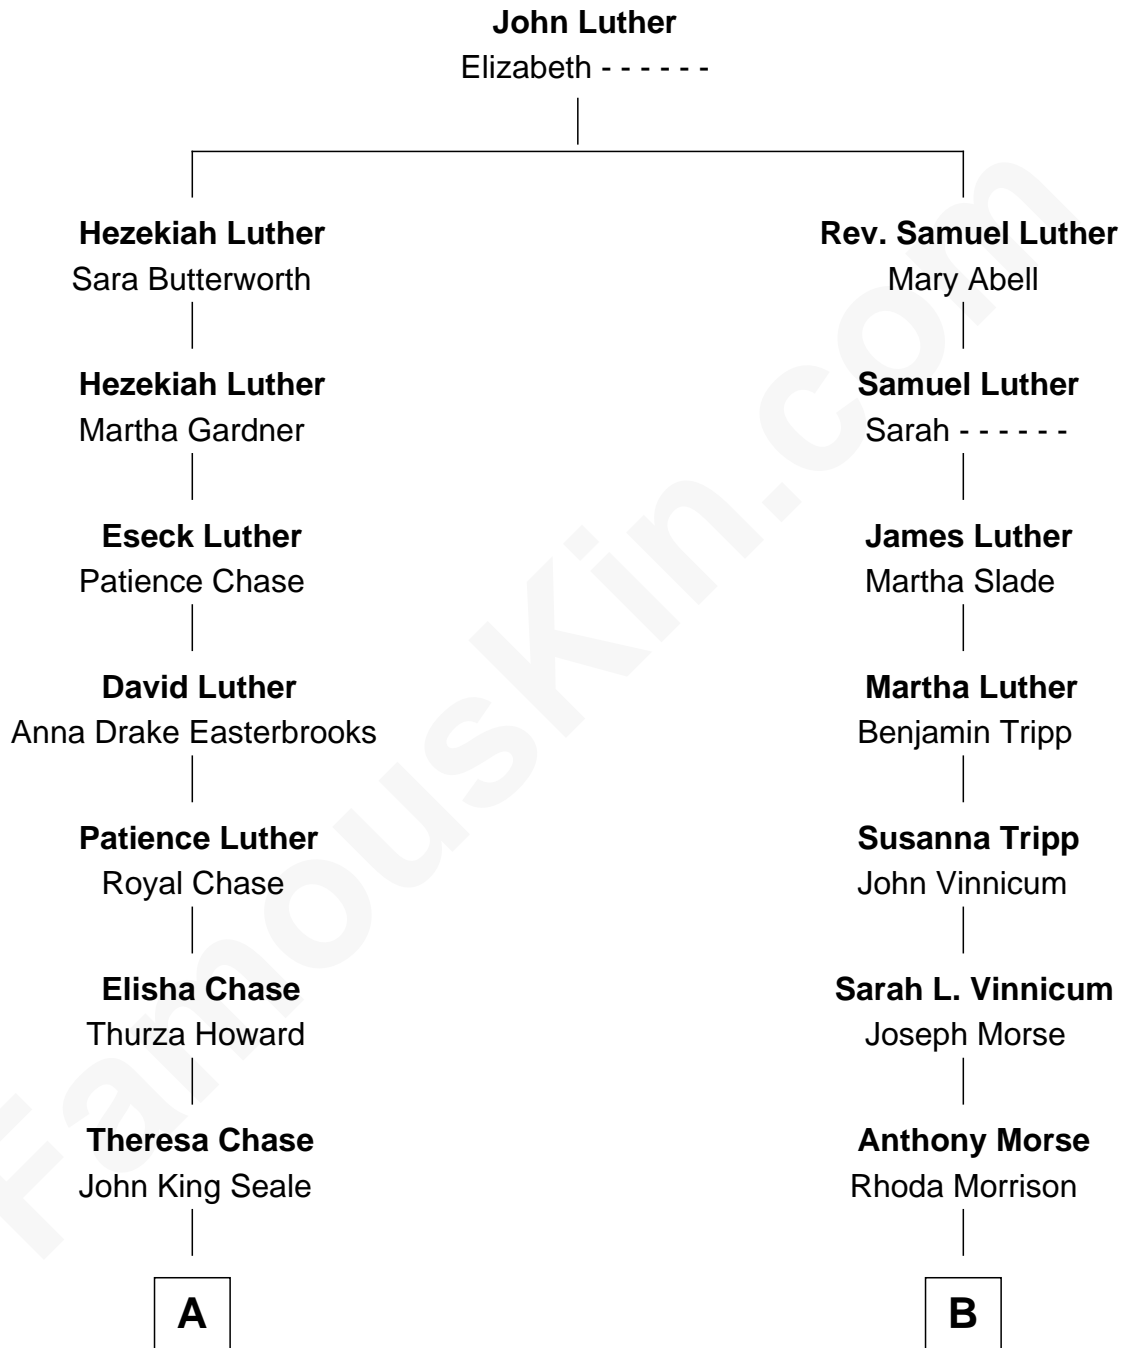

FamousKin.com Relationship Chart of

John Howard Pyle

9th Governor of Arizona

8th cousin 1 time removed of

Lizzie Borden

Accused Murderess

A

Margaret Seale
Rev. Abijah B. Anderson

Mary Sue Anderson
Rev. Thomas Miller Pyle

John Howard Pyle
9th Governor of Arizona

B

Sarah Anthony Morse
Andrew Jackson Borden

Lizzie Borden
Accused Murderess

FamousKin.com