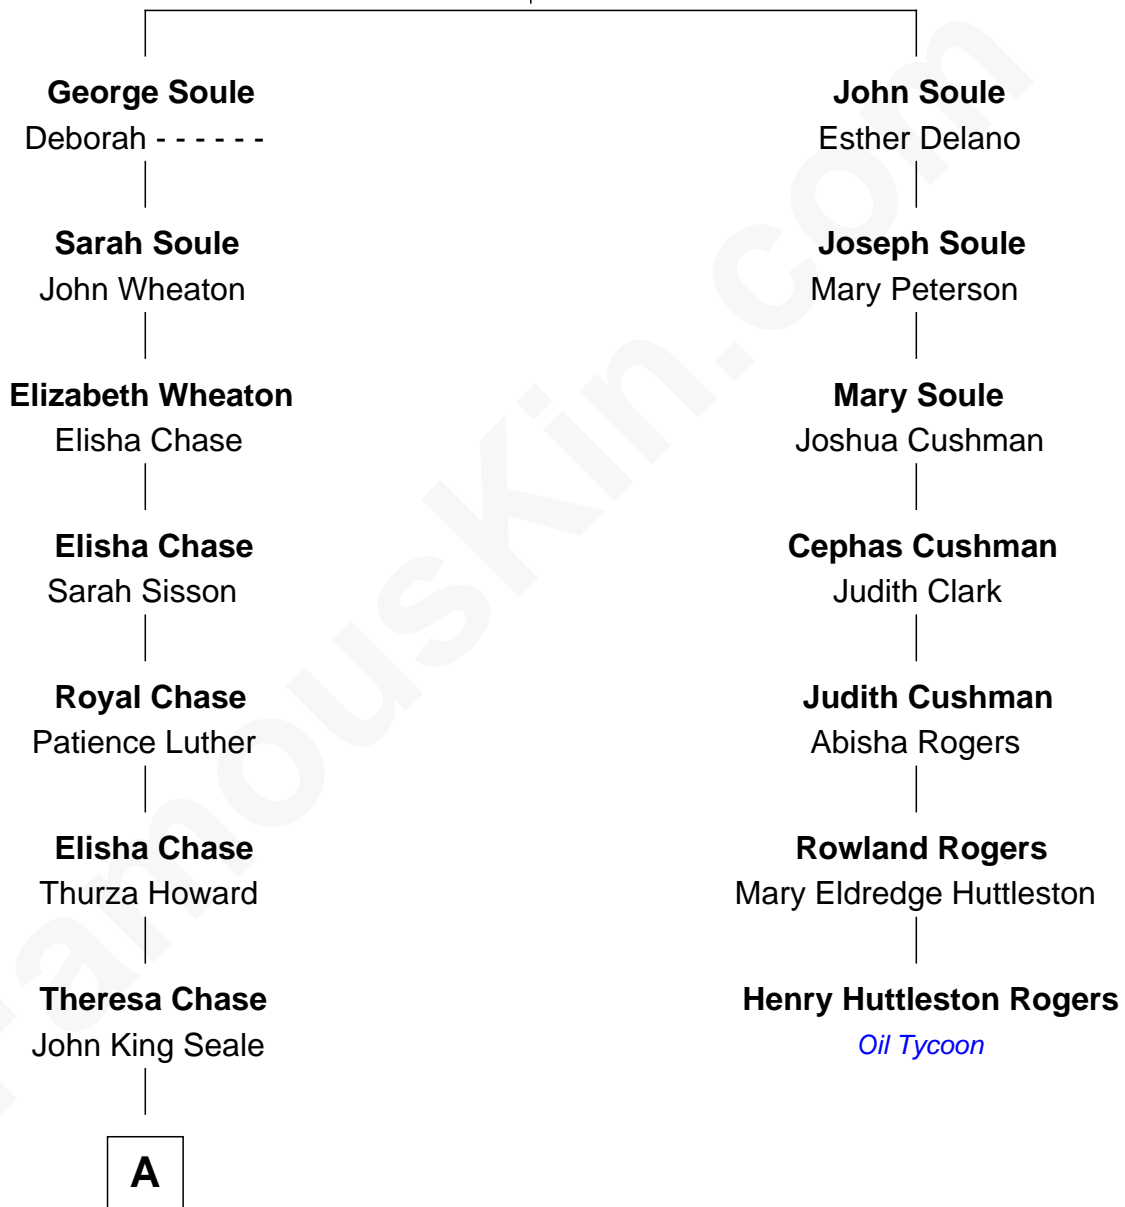

FamousKin.com Relationship Chart of

John Howard Pyle

9th Governor of Arizona

6th cousin 3 times removed of

Henry Huttleston Rogers

Oil Tycoon

George Soule

Mary Beckett

A

—
Margaret Seale
Rev. Abijah B. Anderson

—
Mary Sue Anderson
Rev. Thomas Miller Pyle

—
John Howard Pyle
9th Governor of Arizona

FamousKin.com