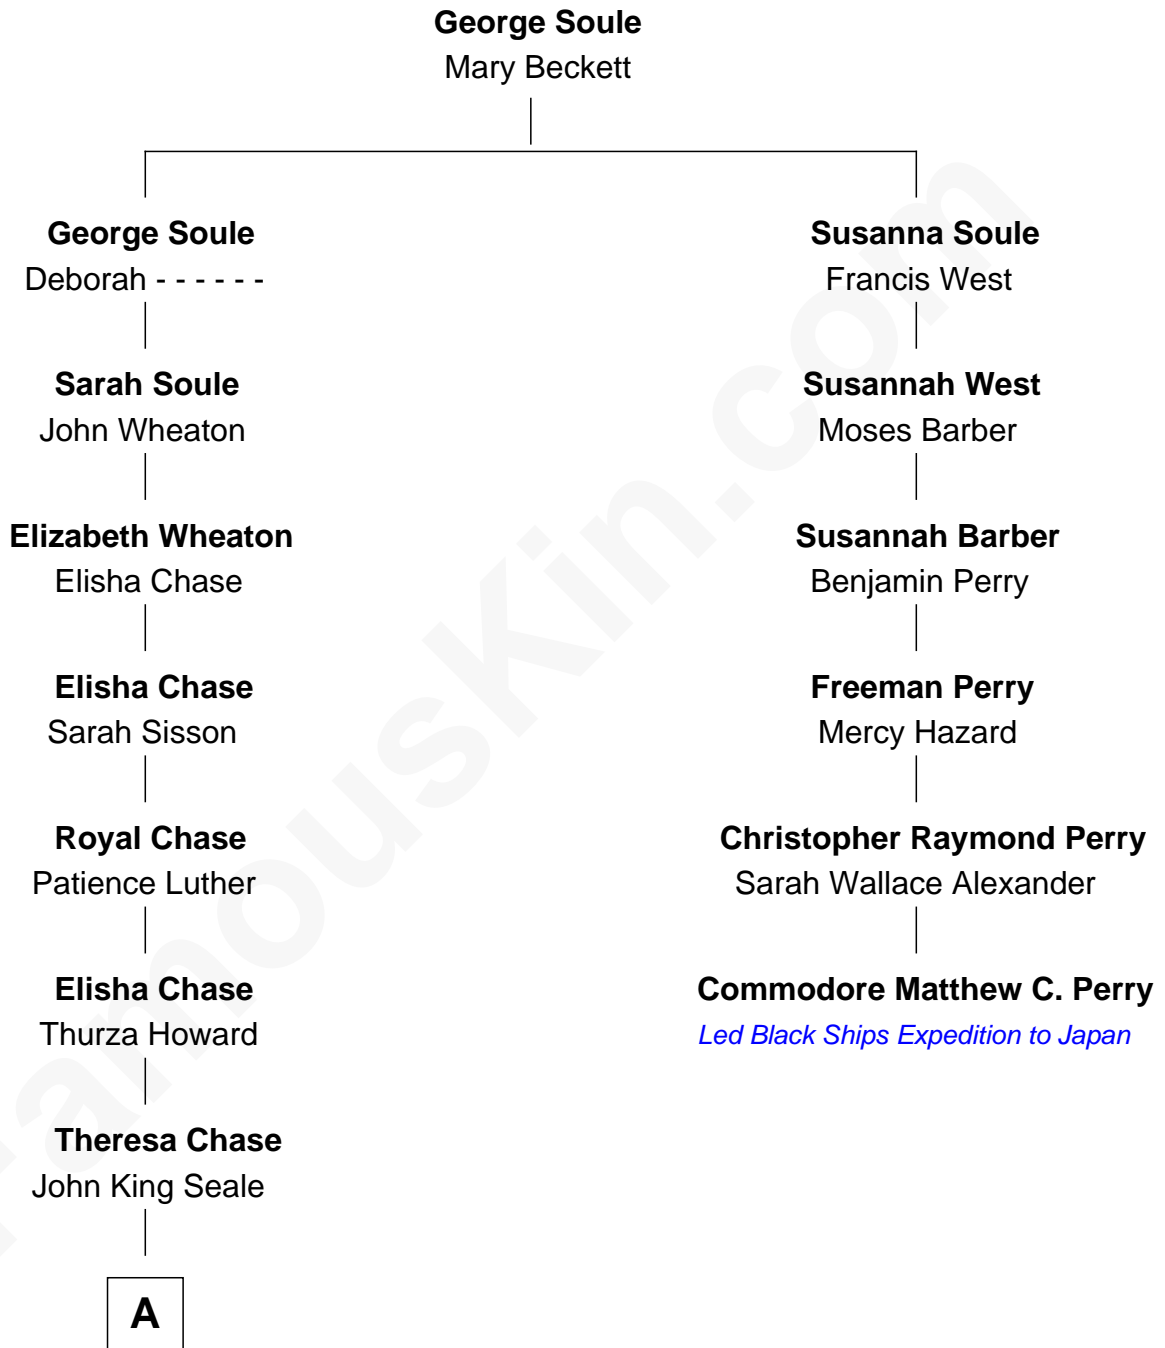

FamousKin.com Relationship Chart of

John Howard Pyle
9th Governor of Arizona

5th cousin 4 times removed of

Commodore Matthew C. Perry
Led Black Ships Expedition to Japan

A

—
Margaret Seale
Rev. Abijah B. Anderson

—
Mary Sue Anderson
Rev. Thomas Miller Pyle

—
John Howard Pyle
9th Governor of Arizona

FamousKin.com