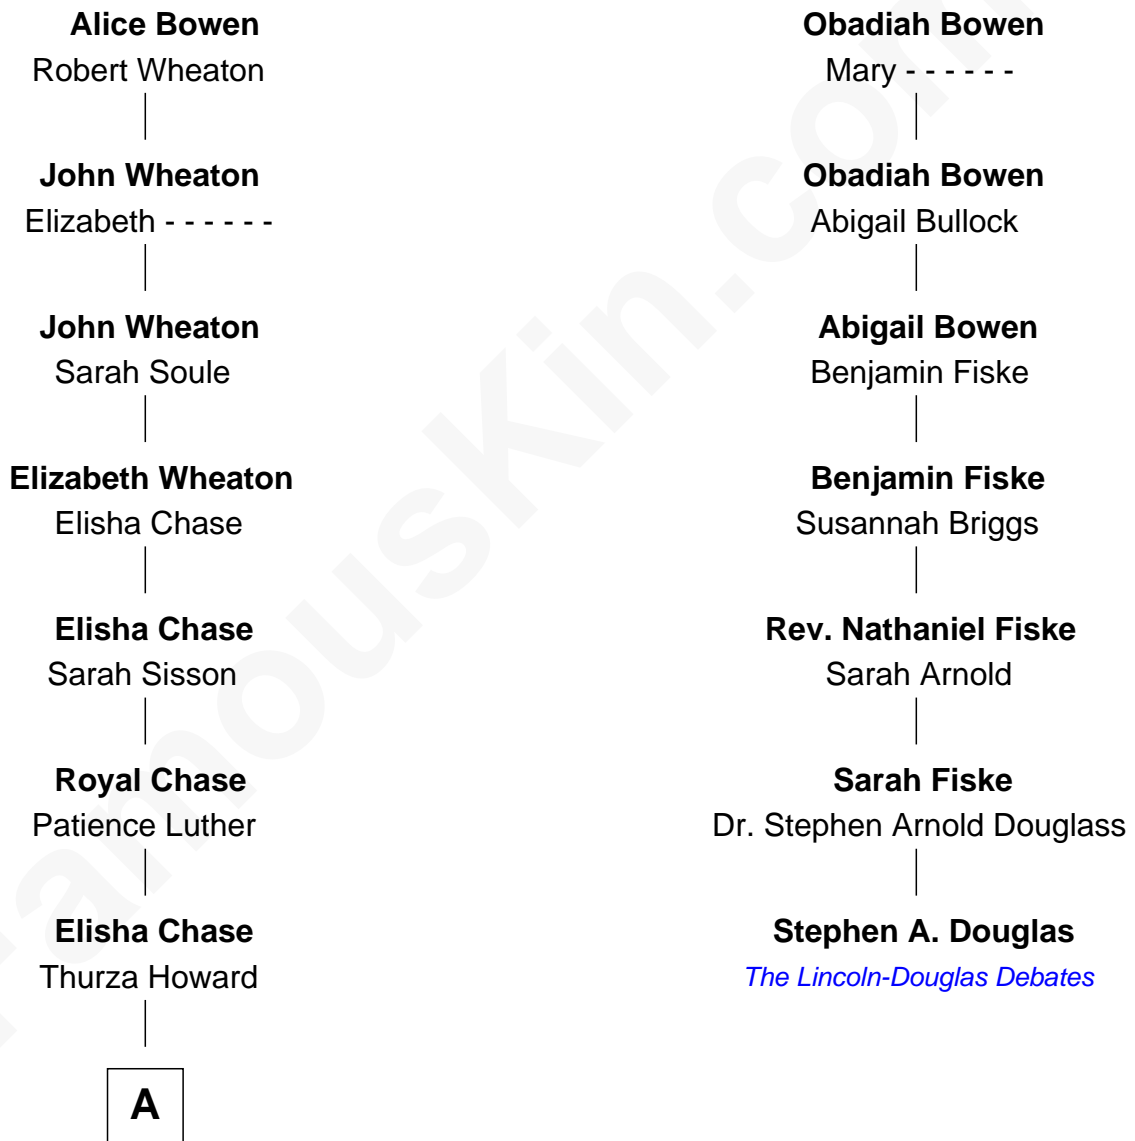

# FamousKin.com Relationship Chart of

**John Howard Pyle**

*9th Governor of Arizona*

6th cousin 4 times removed of

**Stephen A. Douglas**

*Participated in Lincoln-Douglas Debates*

**Richard Bowen**

**A**

—  
**Theresa Chase**  
John King Seale

—  
**Margaret Seale**  
Rev. Abijah B. Anderson

—  
**Mary Sue Anderson**  
Rev. Thomas Miller Pyle

—  
**John Howard Pyle**  
*9th Governor of Arizona*

FamousKin.com