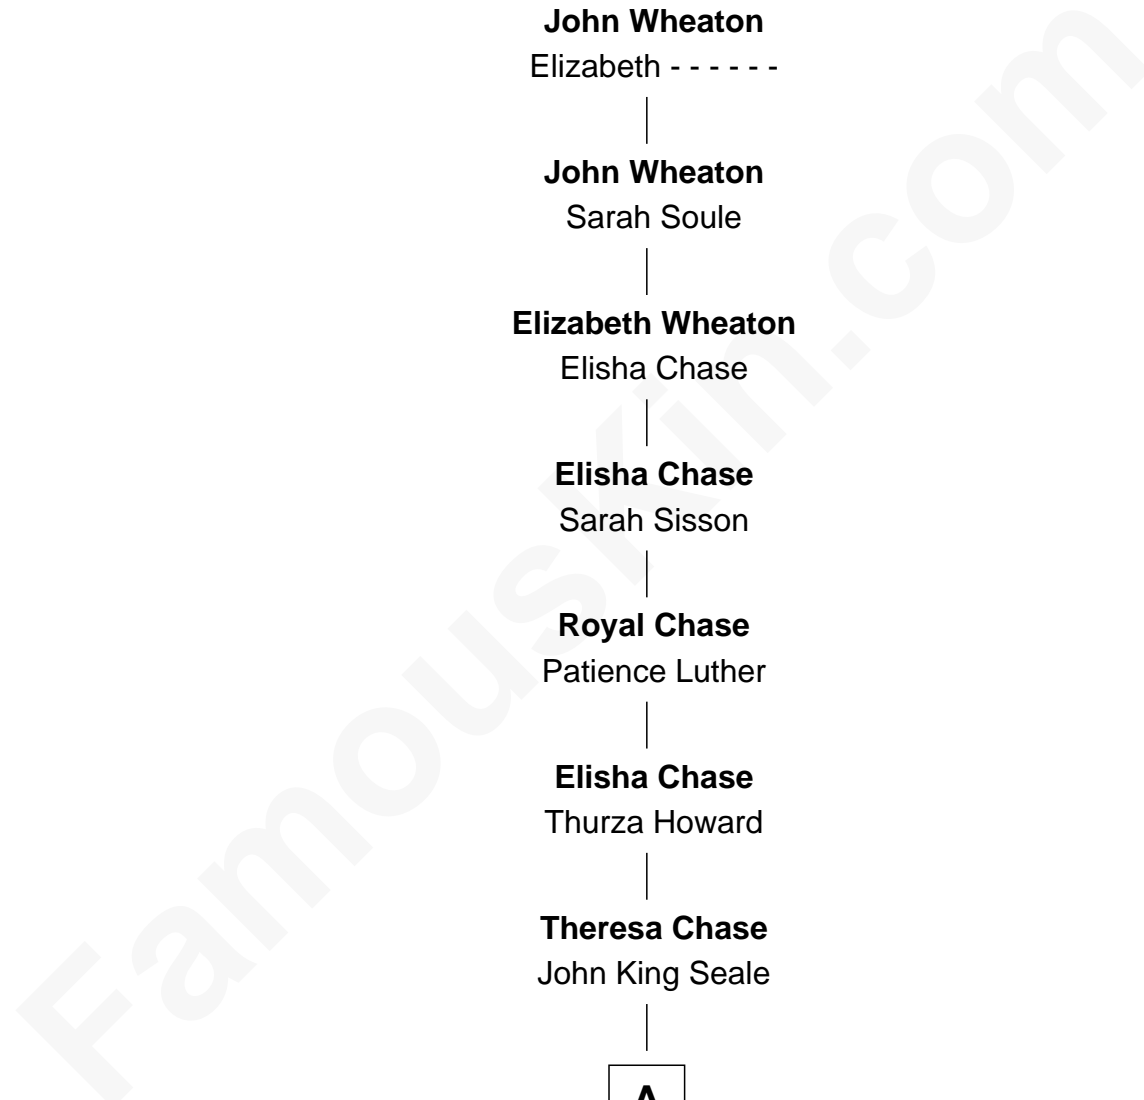

FamousKin.com Relationship Chart of

John Howard Pyle

9th Governor of Arizona

8th Great-grandson of

Robert Wheaton

(unk - c1696) Great Migration Immigrant 1636

Robert Wheaton

Alice Bowen

John Wheaton

Elizabeth - - - - -

John Wheaton

Sarah Soule

Elizabeth Wheaton

Elisha Chase

Elisha Chase

Sarah Sisson

Royal Chase

Patience Luther

Elisha Chase

Thurza Howard

Theresa Chase

John King Seale

A

A

—
Margaret Seale

Rev. Abijah B. Anderson

—
Mary Sue Anderson

Rev. Thomas Miller Pyle

—
John Howard Pyle

9th Governor of Arizona

FamousKin.com