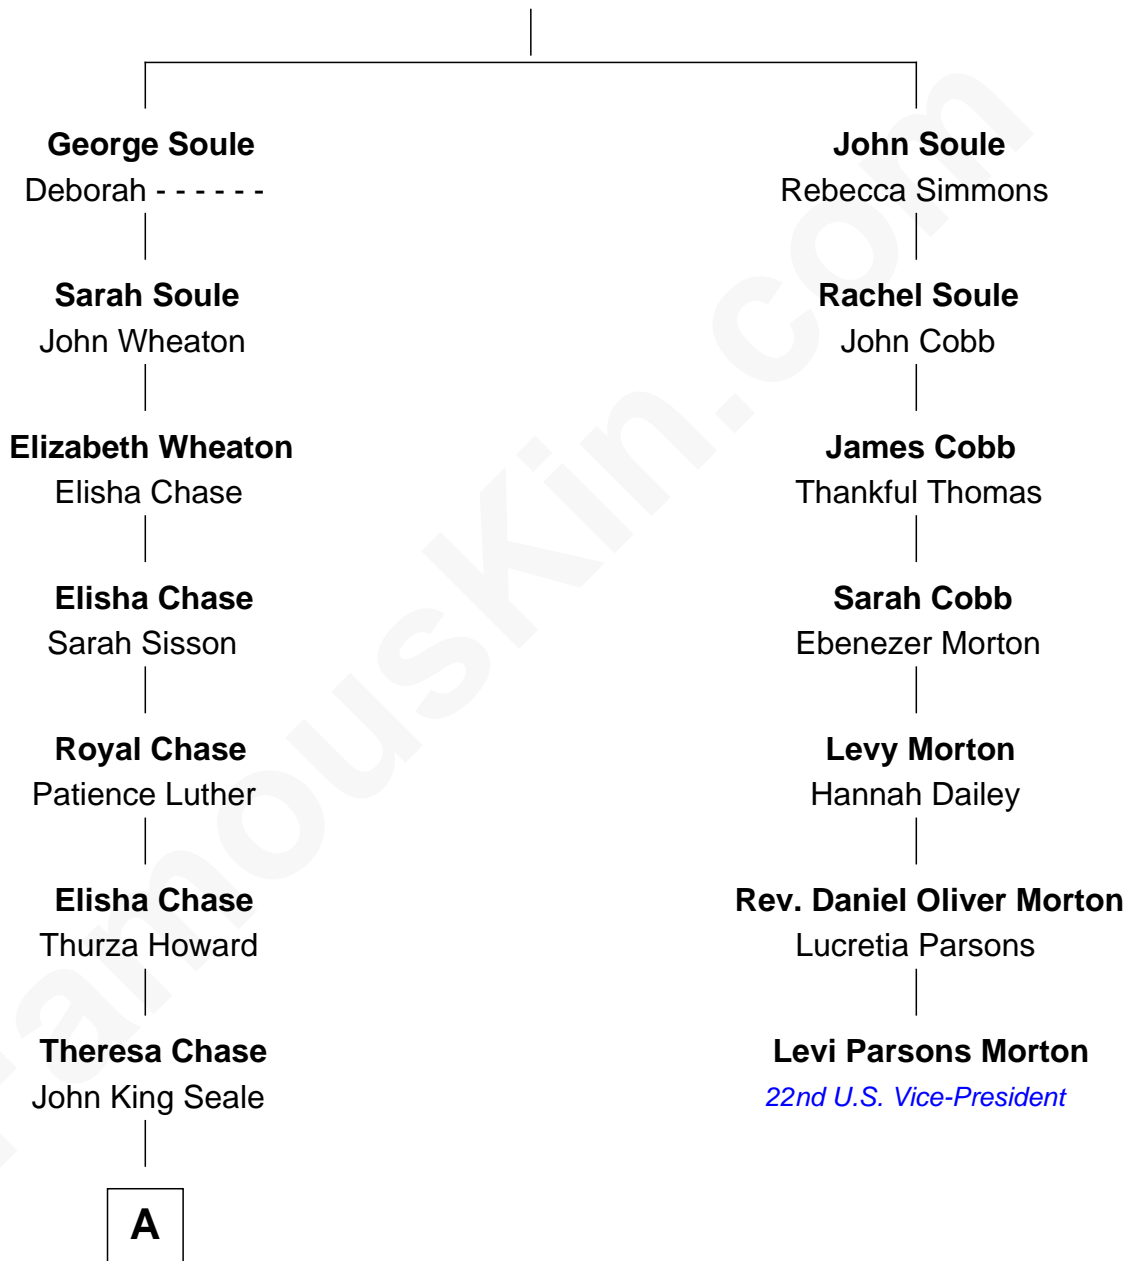

# FamousKin.com Relationship Chart of

**John Howard Pyle**

*9th Governor of Arizona*

6th cousin 3 times removed of

**Levi Parsons Morton**

*22nd U.S. Vice-President*

**George Soule**

Mary Beckett

**A**

—  
**Margaret Seale**  
Rev. Abijah B. Anderson

—  
**Mary Sue Anderson**  
Rev. Thomas Miller Pyle

—  
**John Howard Pyle**  
*9th Governor of Arizona*

FamousKin.com