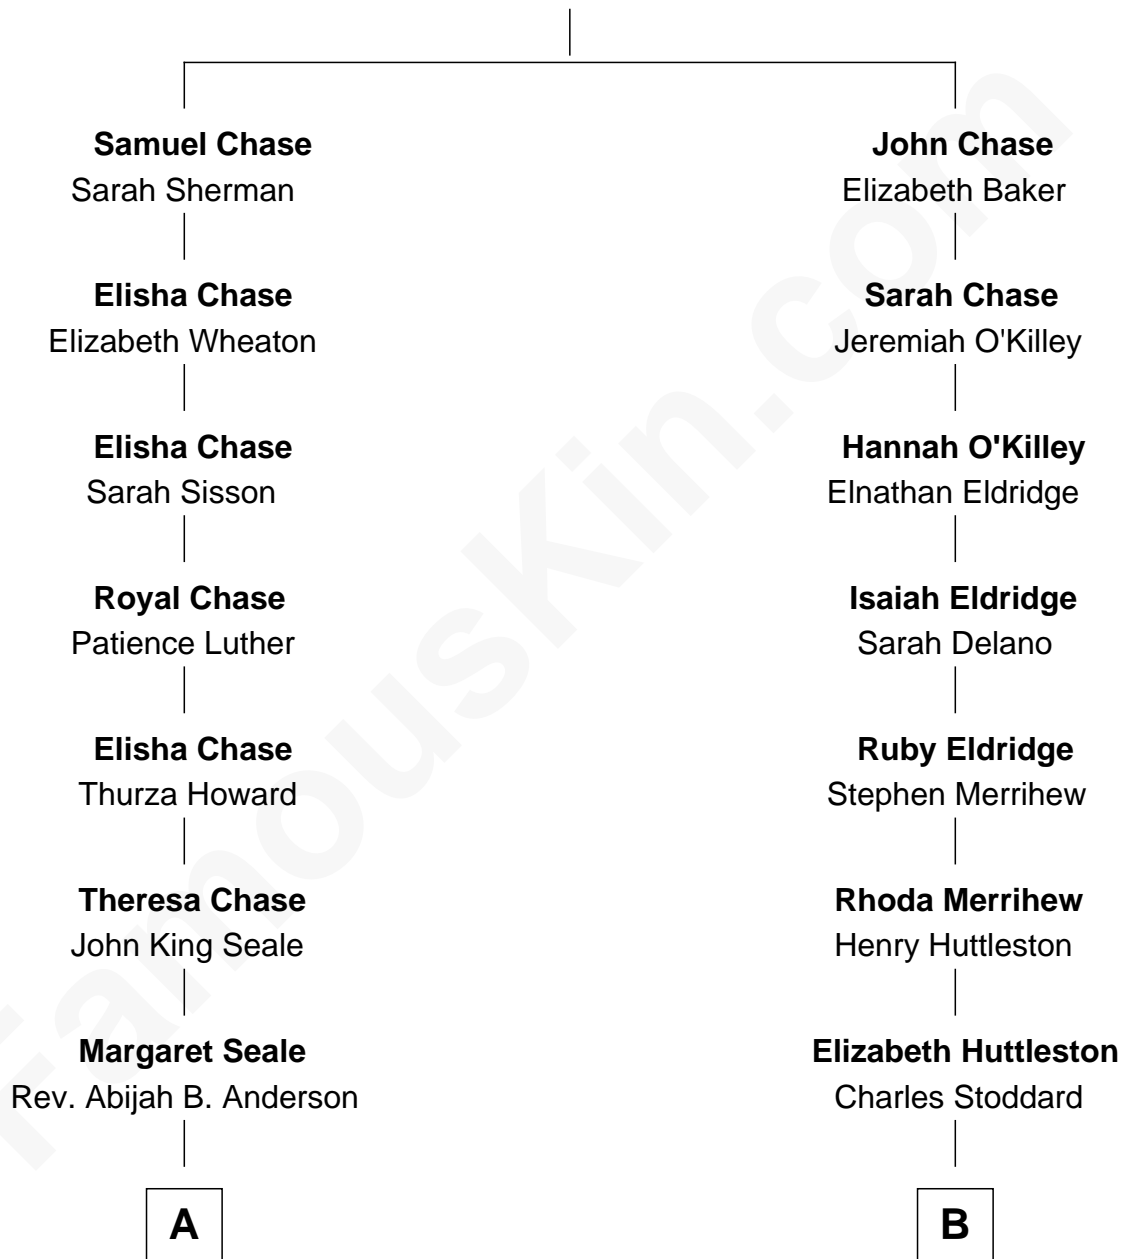

FamousKin.com Relationship Chart of

John Howard Pyle

9th Governor of Arizona

8th cousin 3 times removed of

James Spader

TV and Movie Actor

William Chase

A

Mary Sue Anderson
Rev. Thomas Miller Pyle

John Howard Pyle
9th Governor of Arizona

B

Charles Henry Stoddard
Helen Greenwood

Fannie Augusta Stoddard
Vanderbilt Spader

Vanderbilt Reginald Spader
Mary Heaton Beers

Stoddard Greenwood Spader
Jean Fraser

James Spader
TV and Movie Actor