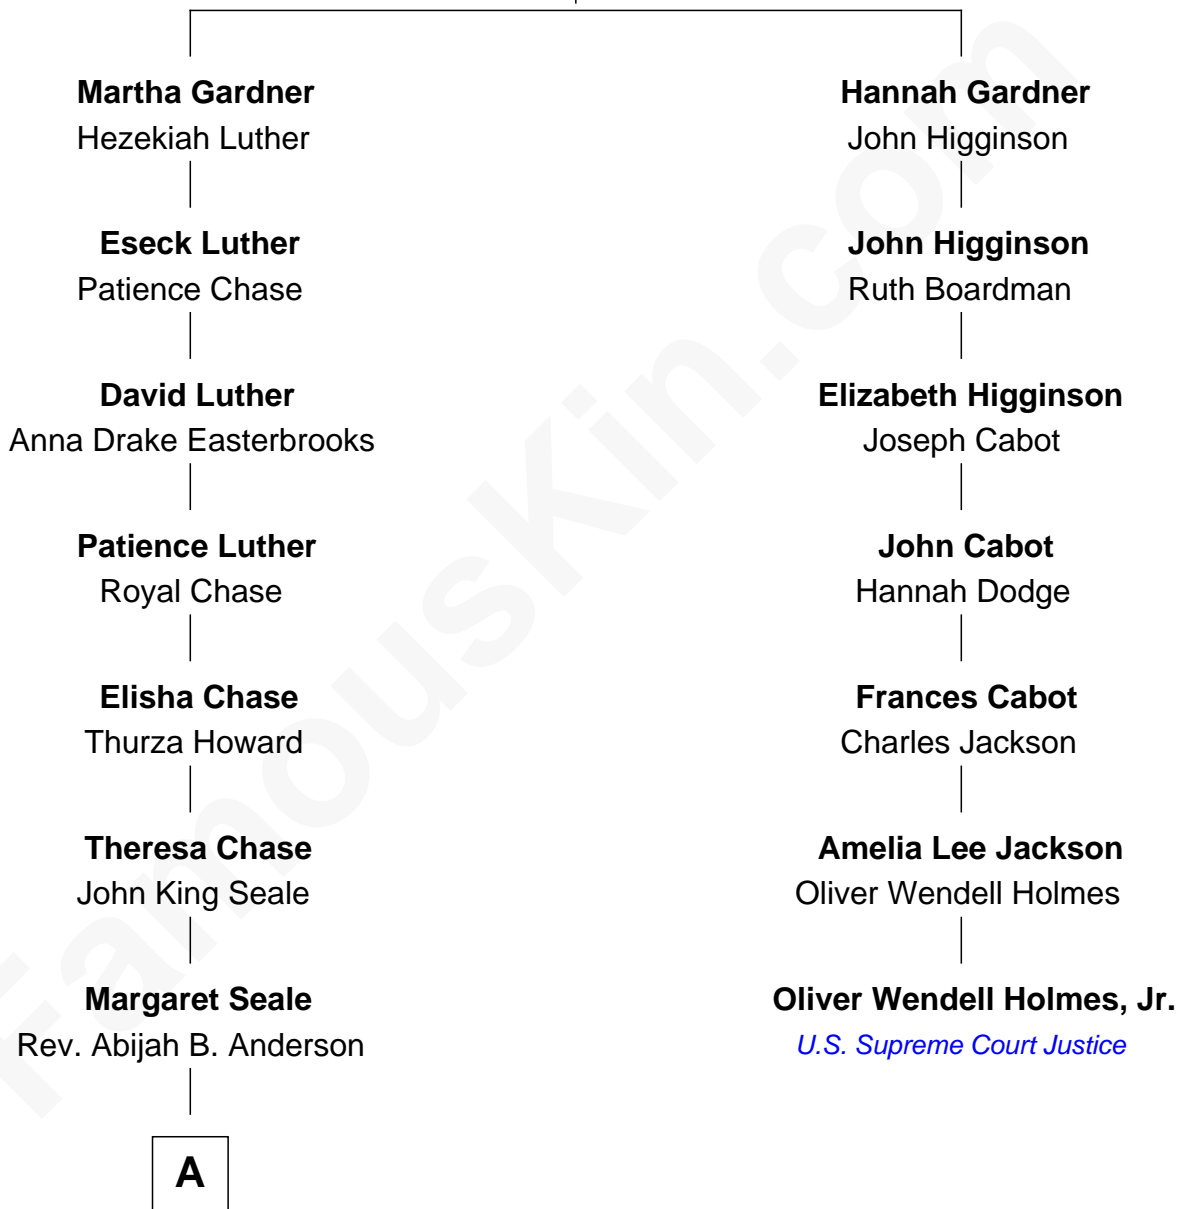

# FamousKin.com Relationship Chart of

**John Howard Pyle**

*9th Governor of Arizona*

6th cousin 2 times removed of

**Oliver Wendell Holmes, Jr.**

*U.S. Supreme Court Justice*

**Samuel Gardner**

Elizabeth Carr

**A**

—  
**Mary Sue Anderson**  
Rev. Thomas Miller Pyle

—  
**John Howard Pyle**  
*9th Governor of Arizona*

FamousKin.com