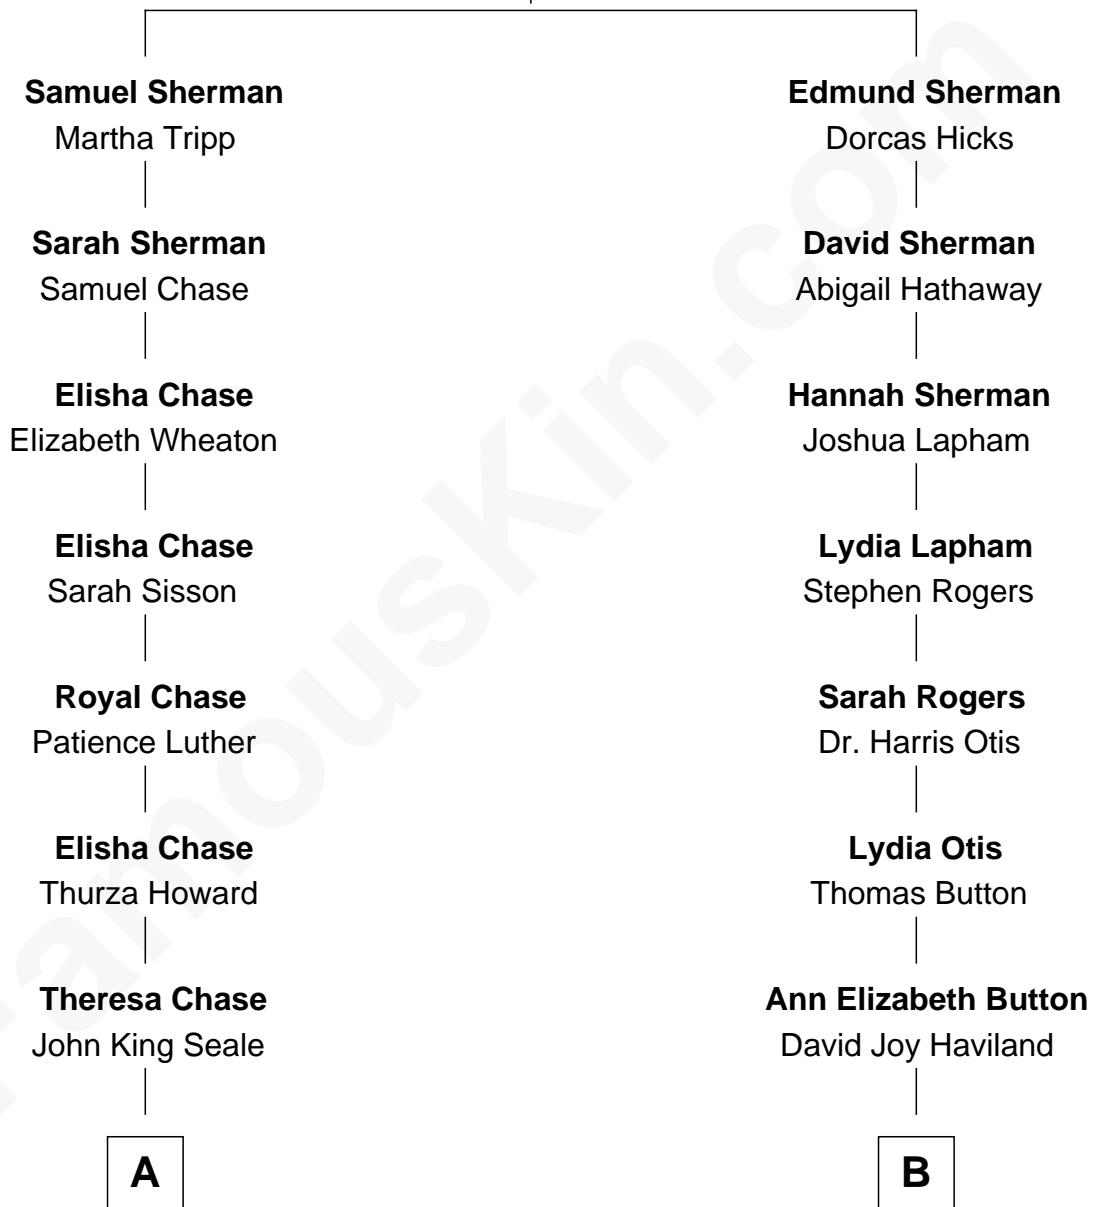

# FamousKin.com Relationship Chart of

**John Howard Pyle**

*9th Governor of Arizona*

8th cousin 1 time removed of

**Willis Carrier**

*Inventor of Air Conditioning*

**Philip Sherman**

Sarah Odding

**A**

**Margaret Seale**  
Rev. Abijah B. Anderson

**Mary Sue Anderson**  
Rev. Thomas Miller Pyle

**John Howard Pyle**  
*9th Governor of Arizona*

**B**

**Elizabeth R. Haviland**  
Duane Williams Carrier

**Willis Carrier**  
*Inventor of Air Conditioning*