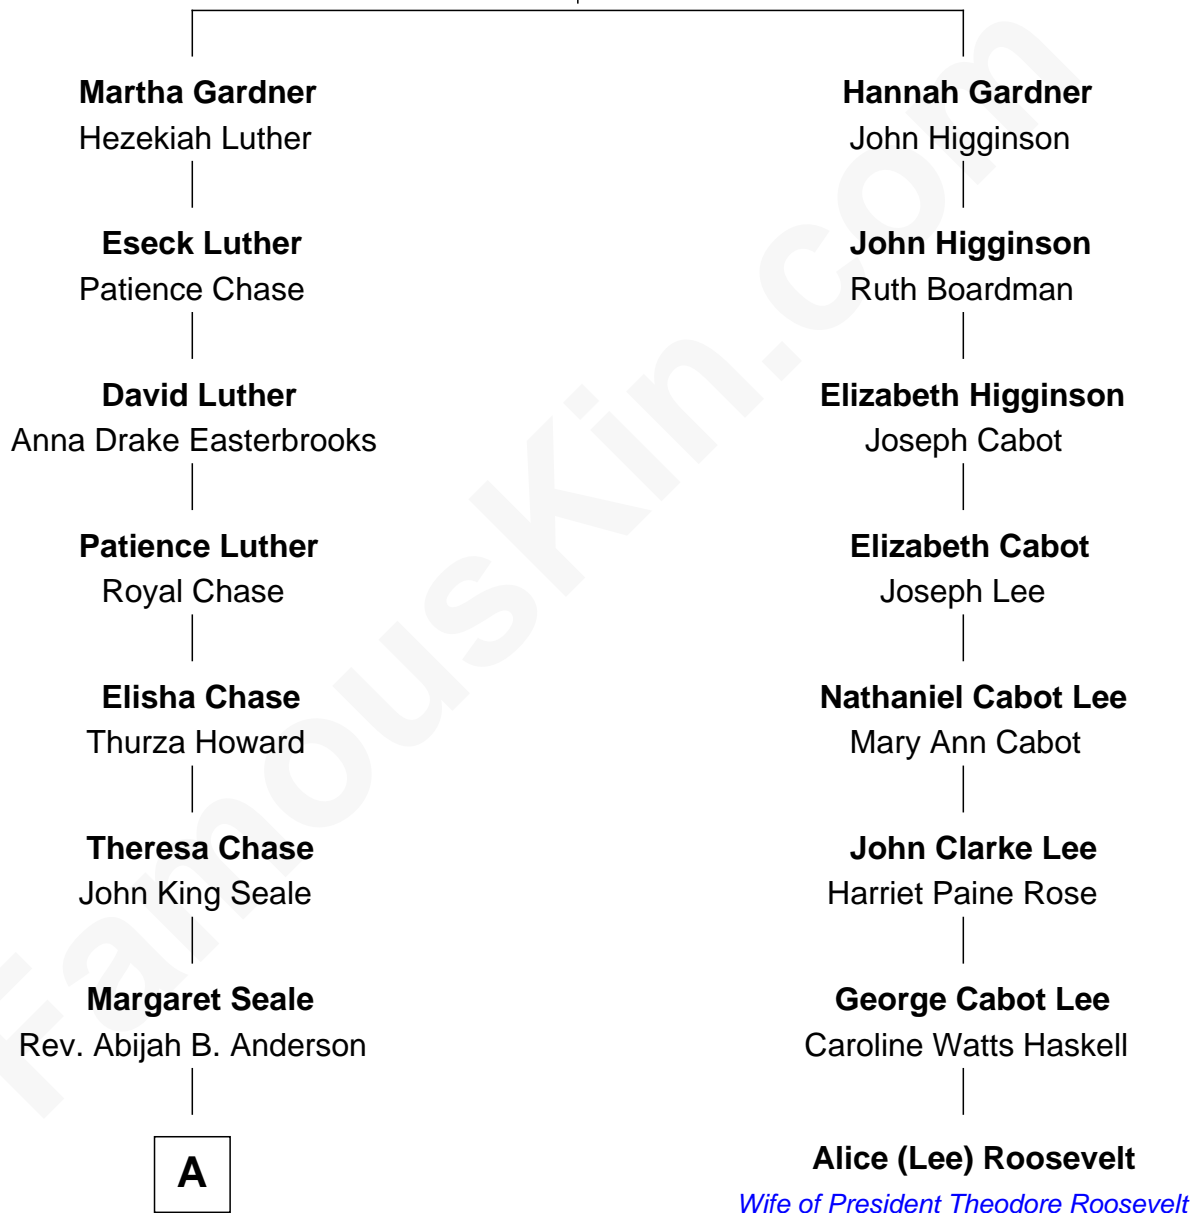

# FamousKin.com Relationship Chart of

**John Howard Pyle**

*9th Governor of Arizona*

7th cousin 1 time removed of

**Alice (Lee) Roosevelt**

*First Wife of President Theodore Roosevelt*

**Samuel Gardner**

Elizabeth Carr

A

—  
**Mary Sue Anderson**  
Rev. Thomas Miller Pyle

—  
**John Howard Pyle**  
*9th Governor of Arizona*

FamousKin.com