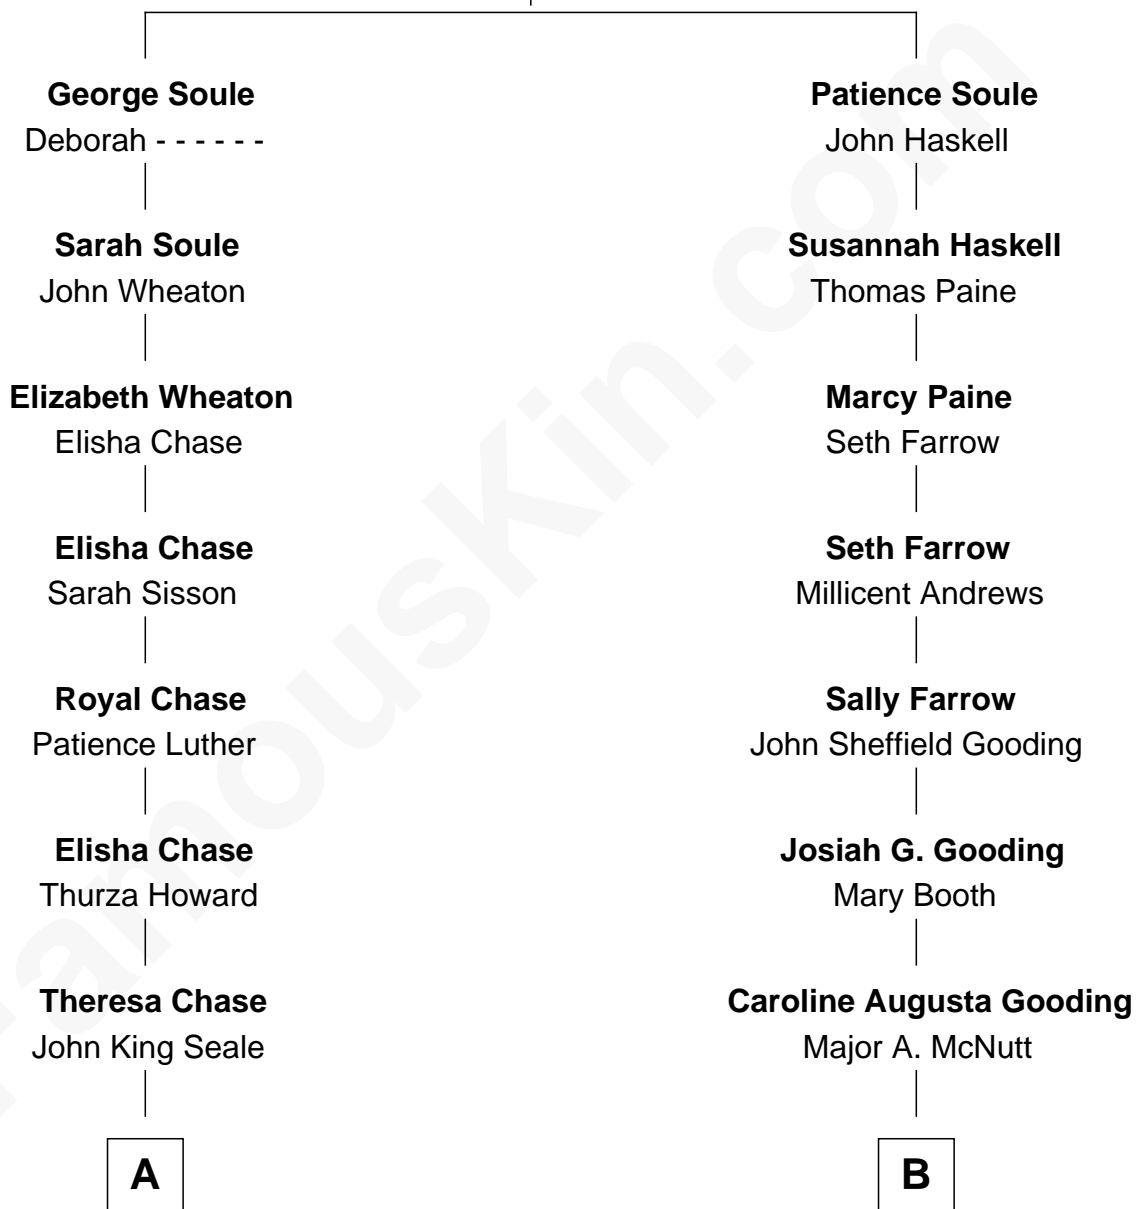

FamousKin.com Relationship Chart of

John Howard Pyle

9th Governor of Arizona

9th cousin of

Brewster H. Shaw

NASA Astronaut

George Soule

Mary Beckett

A

Margaret Seale
Rev. Abijah B. Anderson

Mary Sue Anderson
Rev. Thomas Miller Pyle

John Howard Pyle
9th Governor of Arizona

B

Lucy G. McNutt
Harry Pearl Lee

Leone Marguerite Lee
Brewster Hopkinson Shaw

Brewster H. Shaw
NASA Astronaut