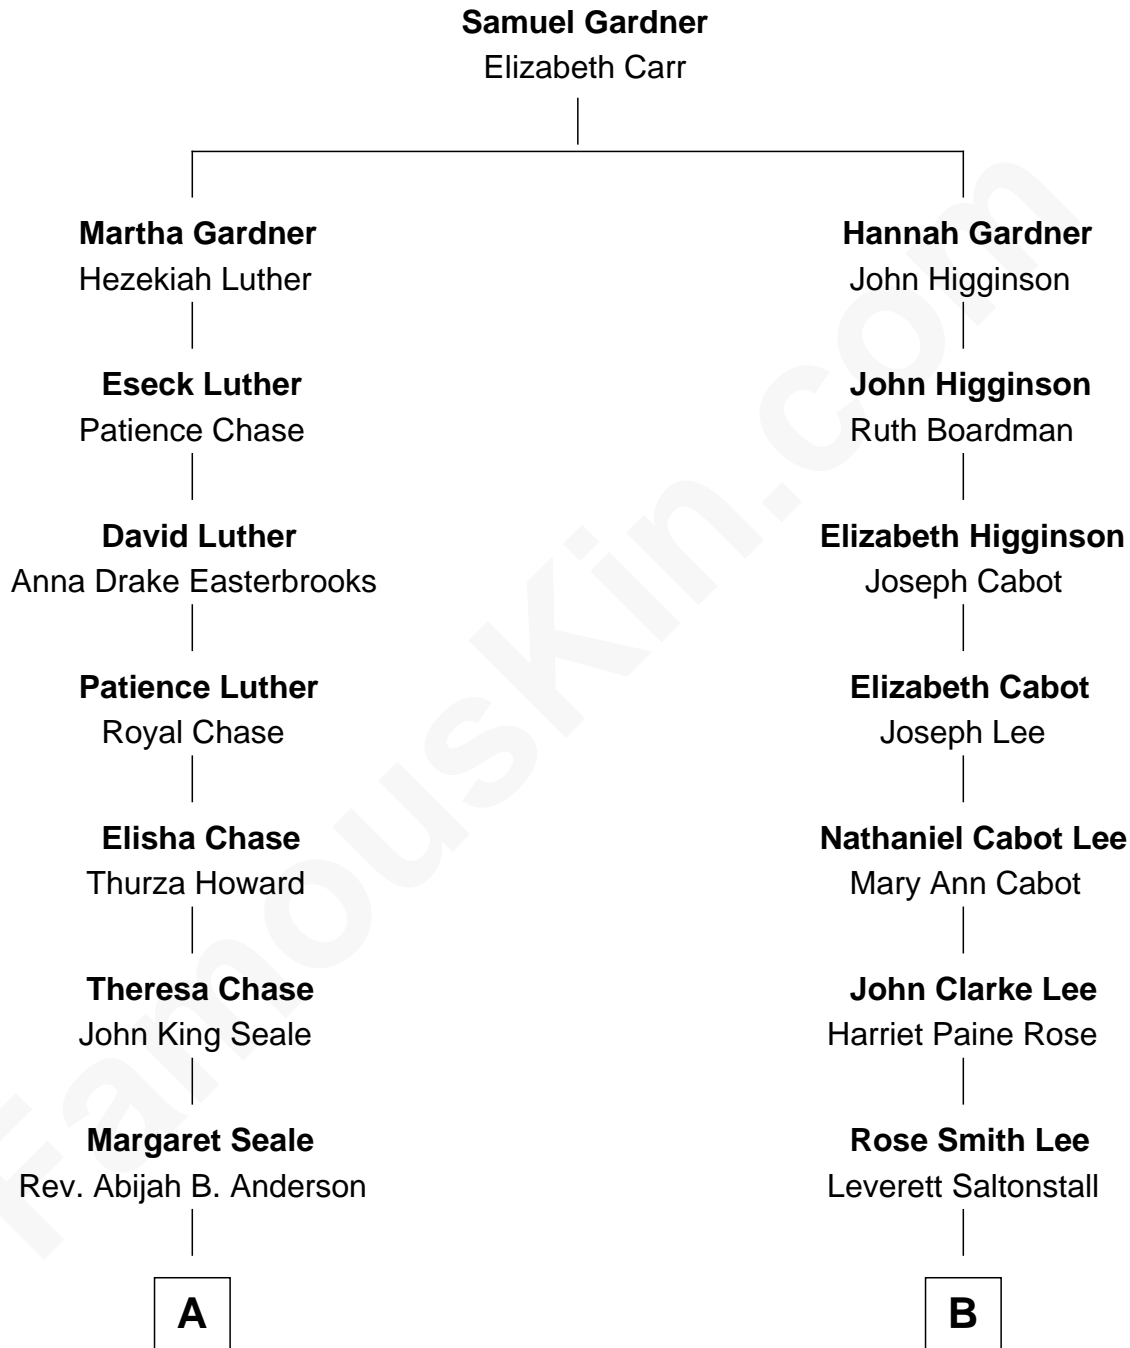

FamousKin.com Relationship Chart of

John Howard Pyle
9th Governor of Arizona

8th cousin of

Leverett Saltonstall
55th Governor of Massachusetts

A

Mary Sue Anderson
Rev. Thomas Miller Pyle

John Howard Pyle
9th Governor of Arizona

B

Richard Middlecott Saltonstall
Eleanor Brooks

Leverett Saltonstall
55th Governor of Massachusetts

FamousKin.com