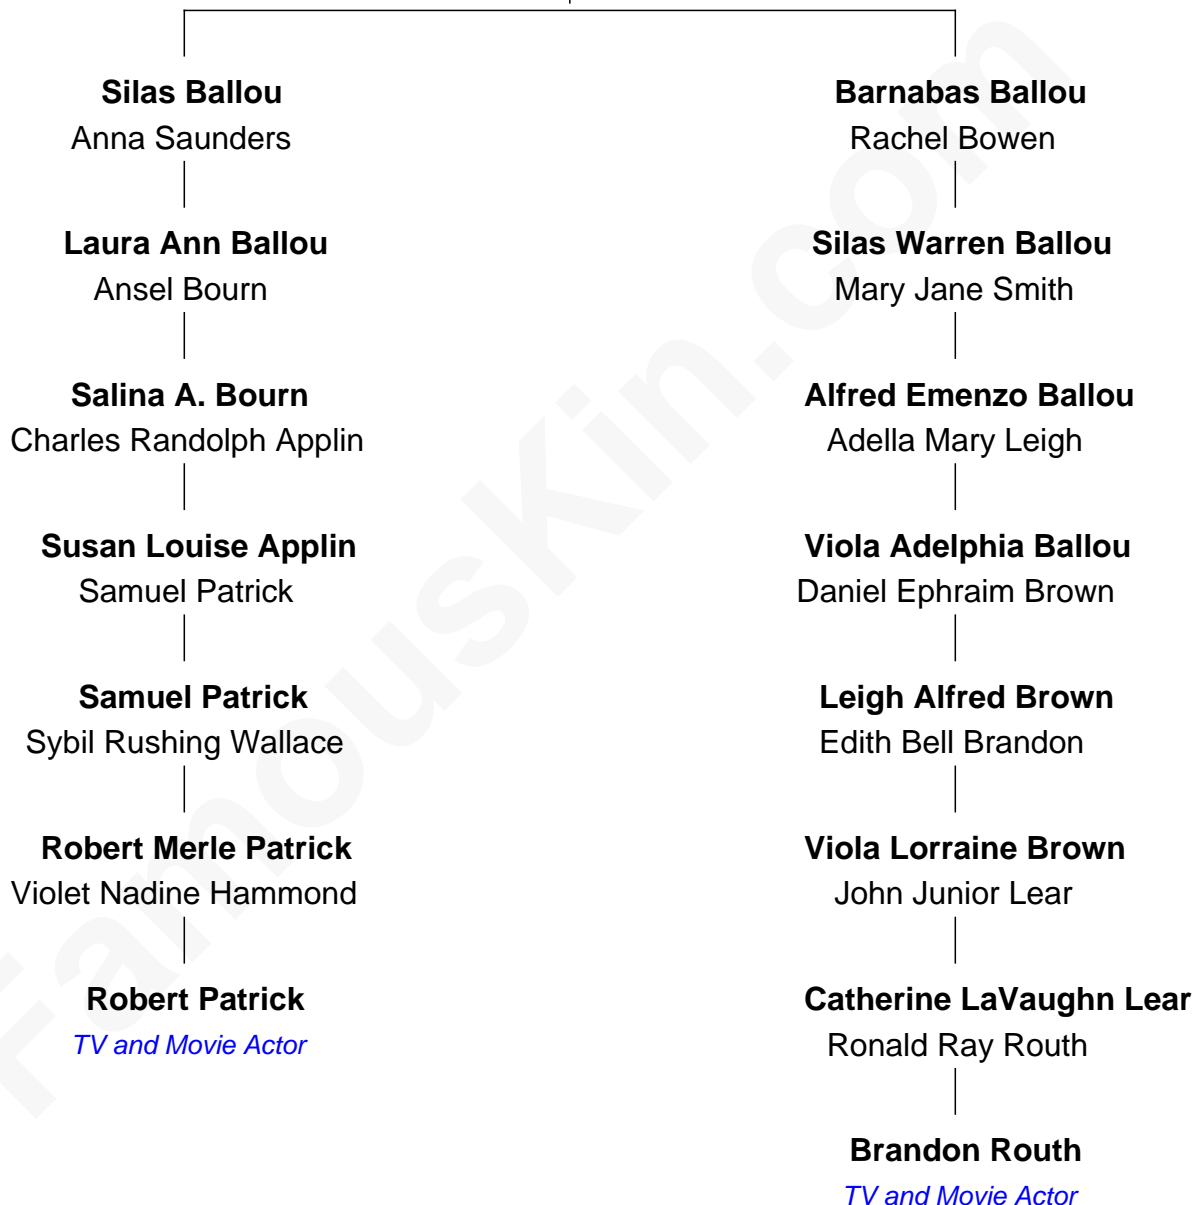

FamousKin.com Relationship Chart of

Robert Patrick

TV and Movie Actor

6th cousin 1 time removed of

Brandon Routh

TV and Movie Actor

Jesse Ballou

Rose Swift