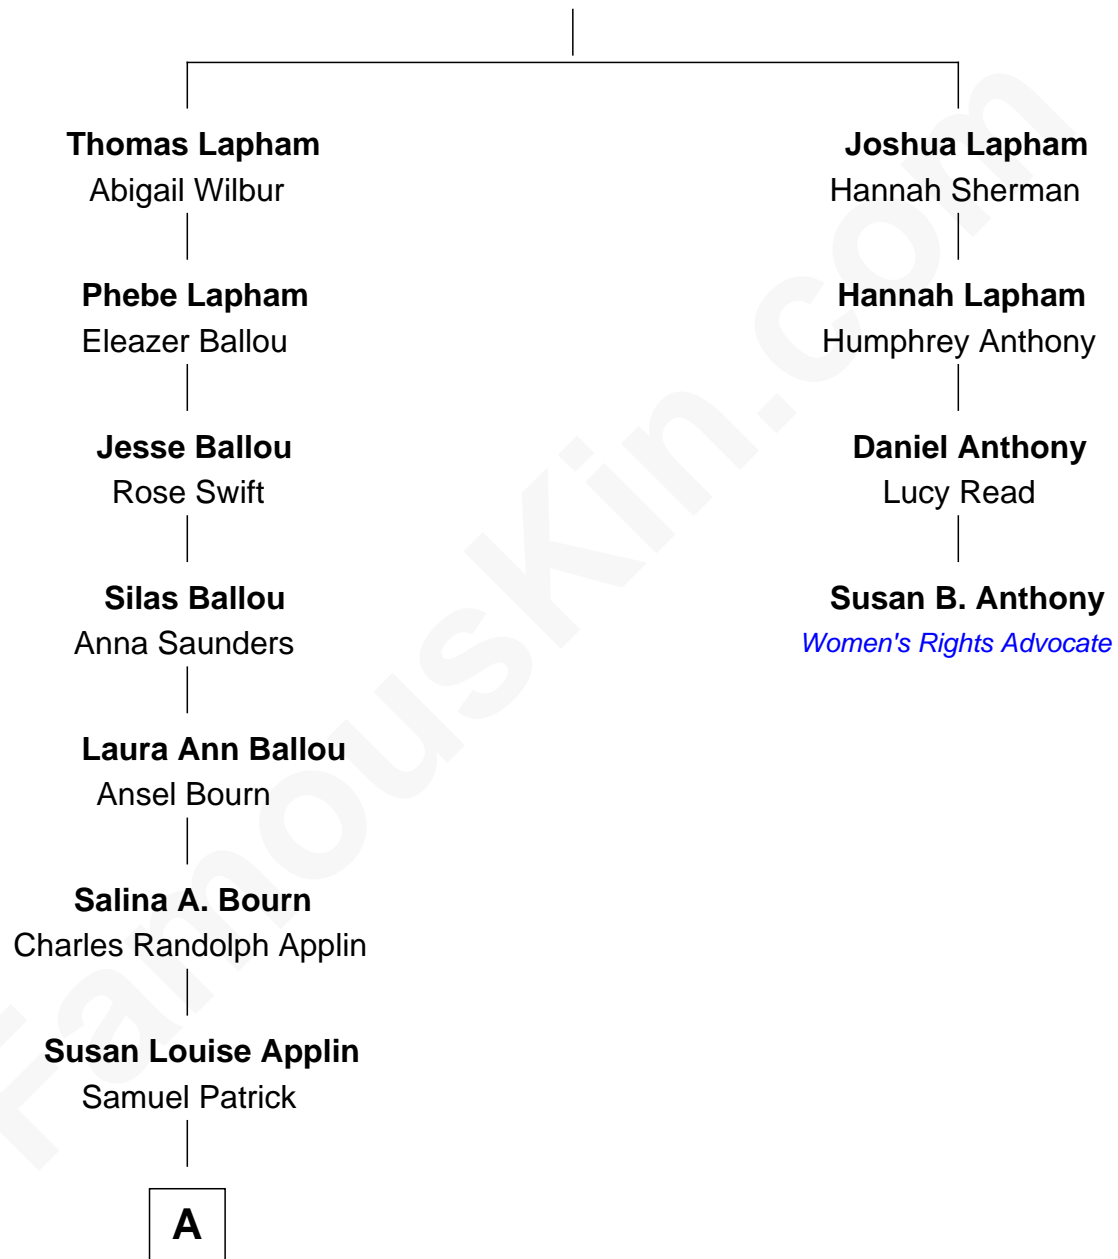

# FamousKin.com Relationship Chart of

**Robert Patrick**

*TV and Movie Actor*

3rd cousin 6 times removed of

**Susan B. Anthony**

*Women's Rights Advocate*

**John Lapham**

Mary Russell

**A**

—  
**Samuel Patrick**  
Sybil Rushing Wallace

—  
**Robert Merle Patrick**  
Violet Nadine Hammond

—  
**Robert Patrick**  
*TV and Movie Actor*

FamousKin.com