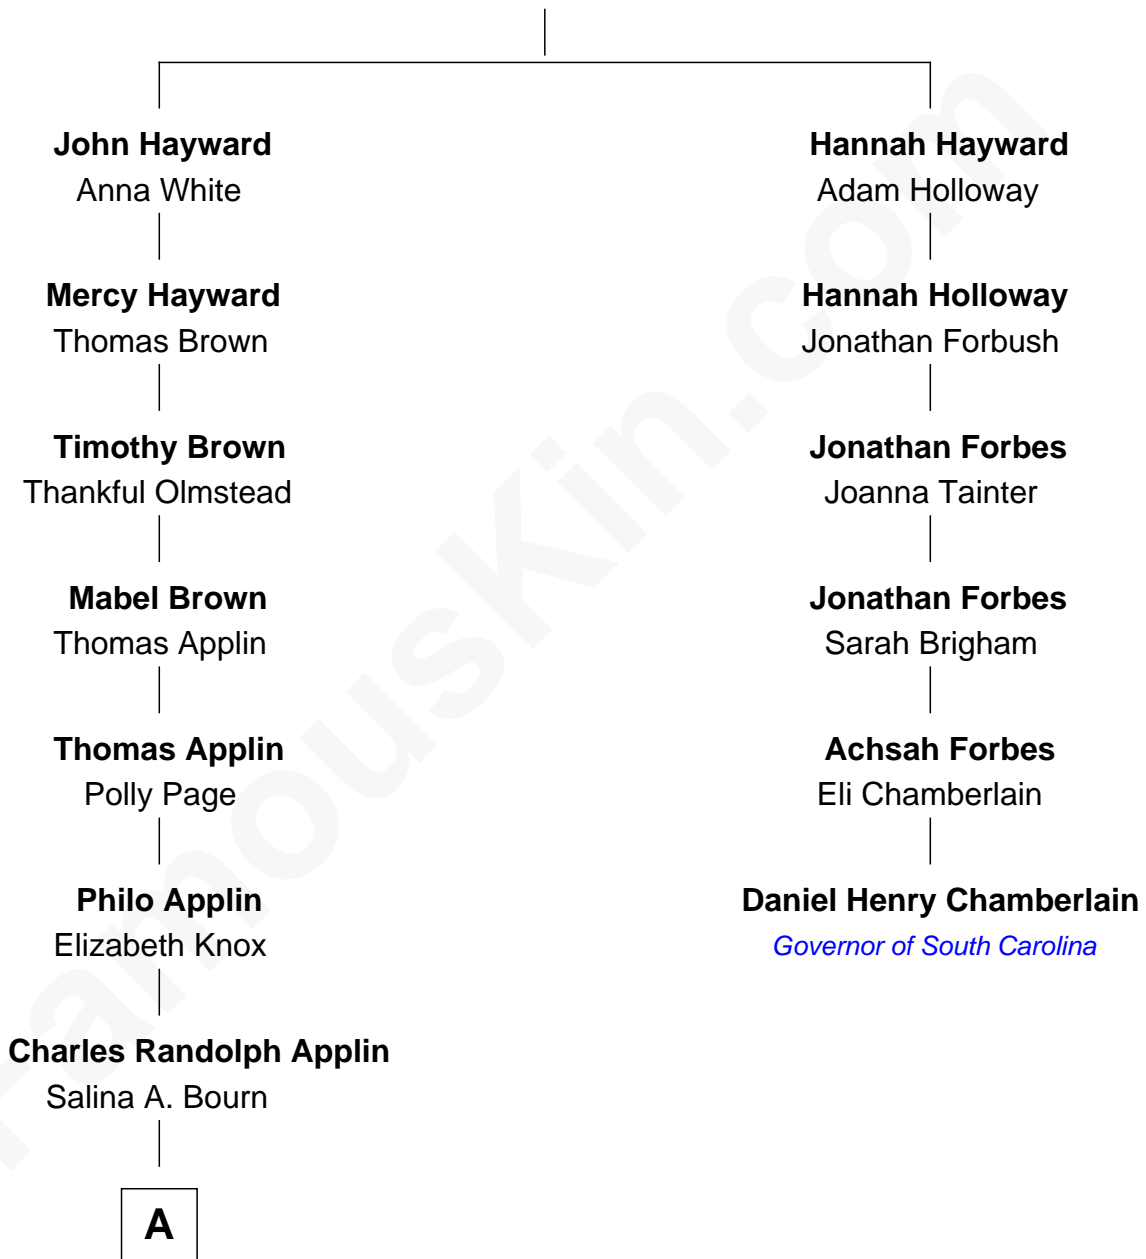

FamousKin.com Relationship Chart of

Robert Patrick

TV and Movie Actor

5th cousin 5 times removed of

Daniel Henry Chamberlain

76th Governor of South Carolina

George Hayward

Mary - - - - -

A

—
Susan Louise Applin

Samuel Patrick

—
Samuel Patrick

Sybil Rushing Wallace

—
Robert Merle Patrick

Violet Nadine Hammond

—
Robert Patrick