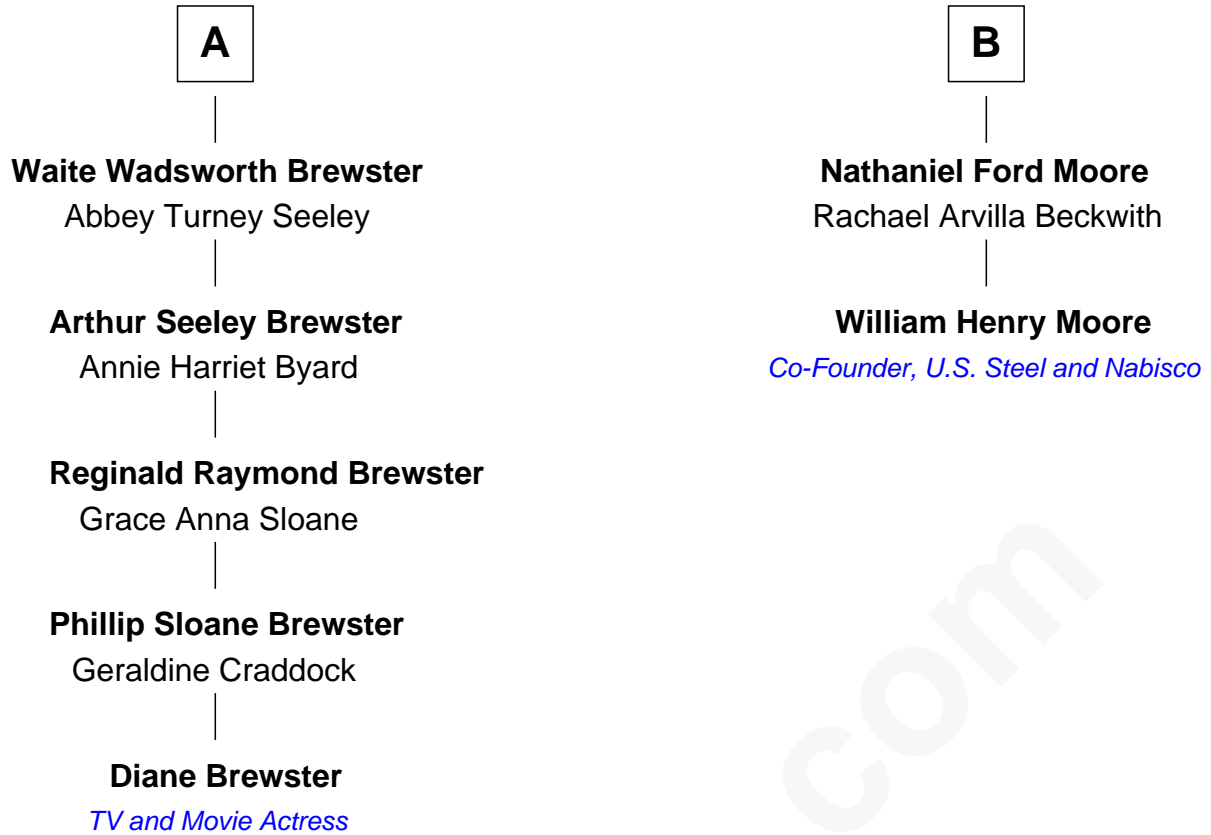

# FamousKin.com Relationship Chart of

**Diane Brewster**

*TV and Movie Actress*

8th cousin 3 times removed of

**William Henry Moore**

*Co-Founder, U.S. Steel and Nabisco*

**Thomas Bourne**

Elizabeth - - - - -

FamousKin.com