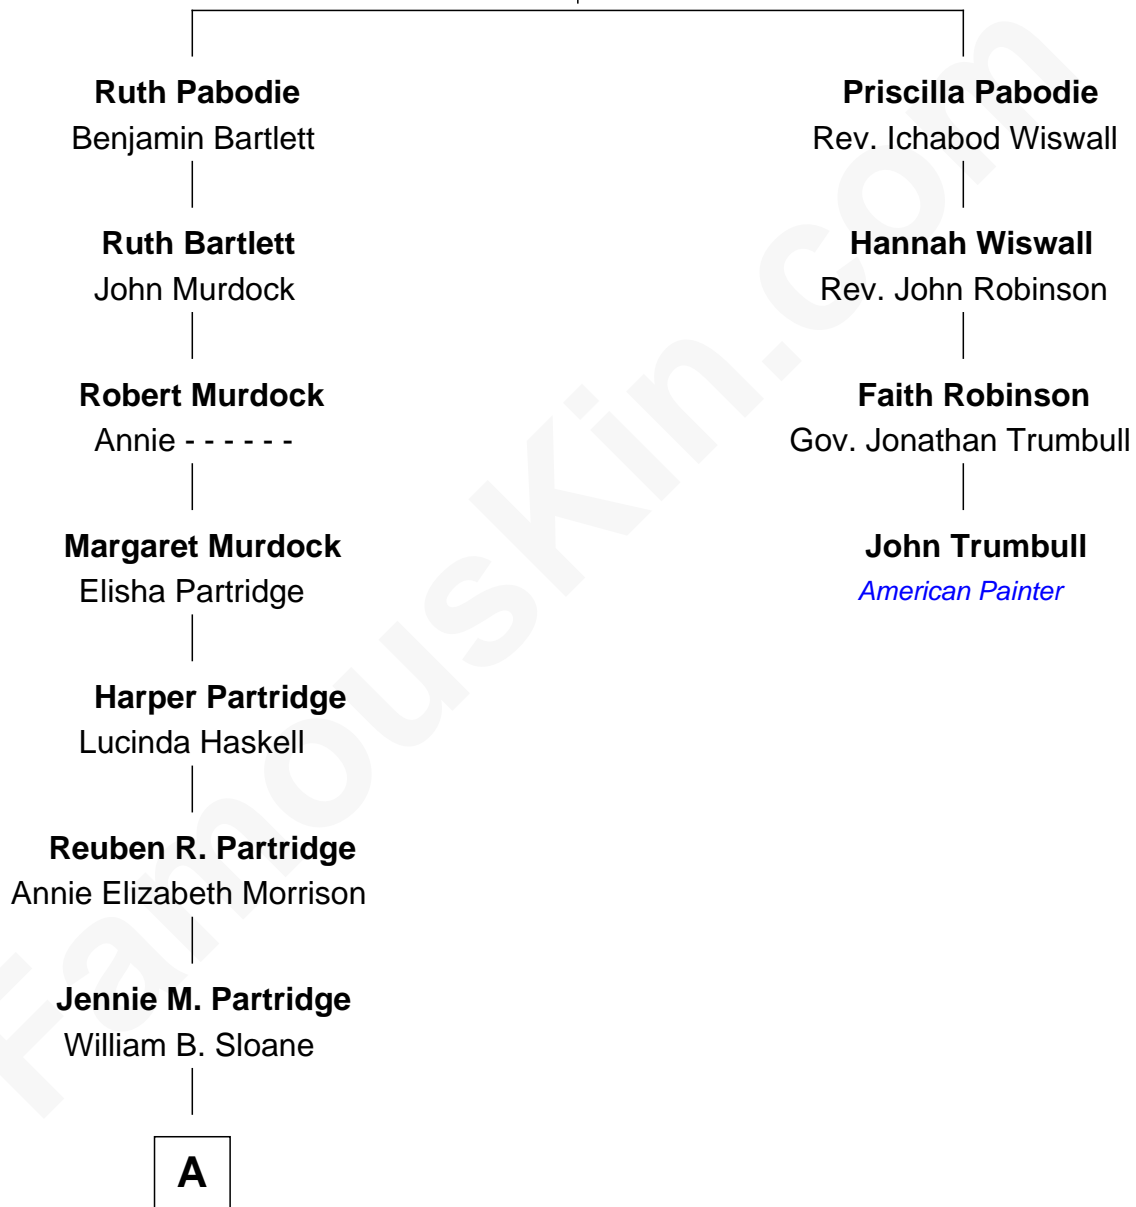

FamousKin.com Relationship Chart of

Diane Brewster

TV and Movie Actress

3rd cousin 6 times removed of

John Trumbull

American Painter

William Pabodie

Elizabeth Alden

A

—
Grace Anna Sloane
Reginald Raymond Brewster

—
Phillip Sloane Brewster
Geraldine Craddock

—
Diane Brewster
TV and Movie Actress

FamousKin.com