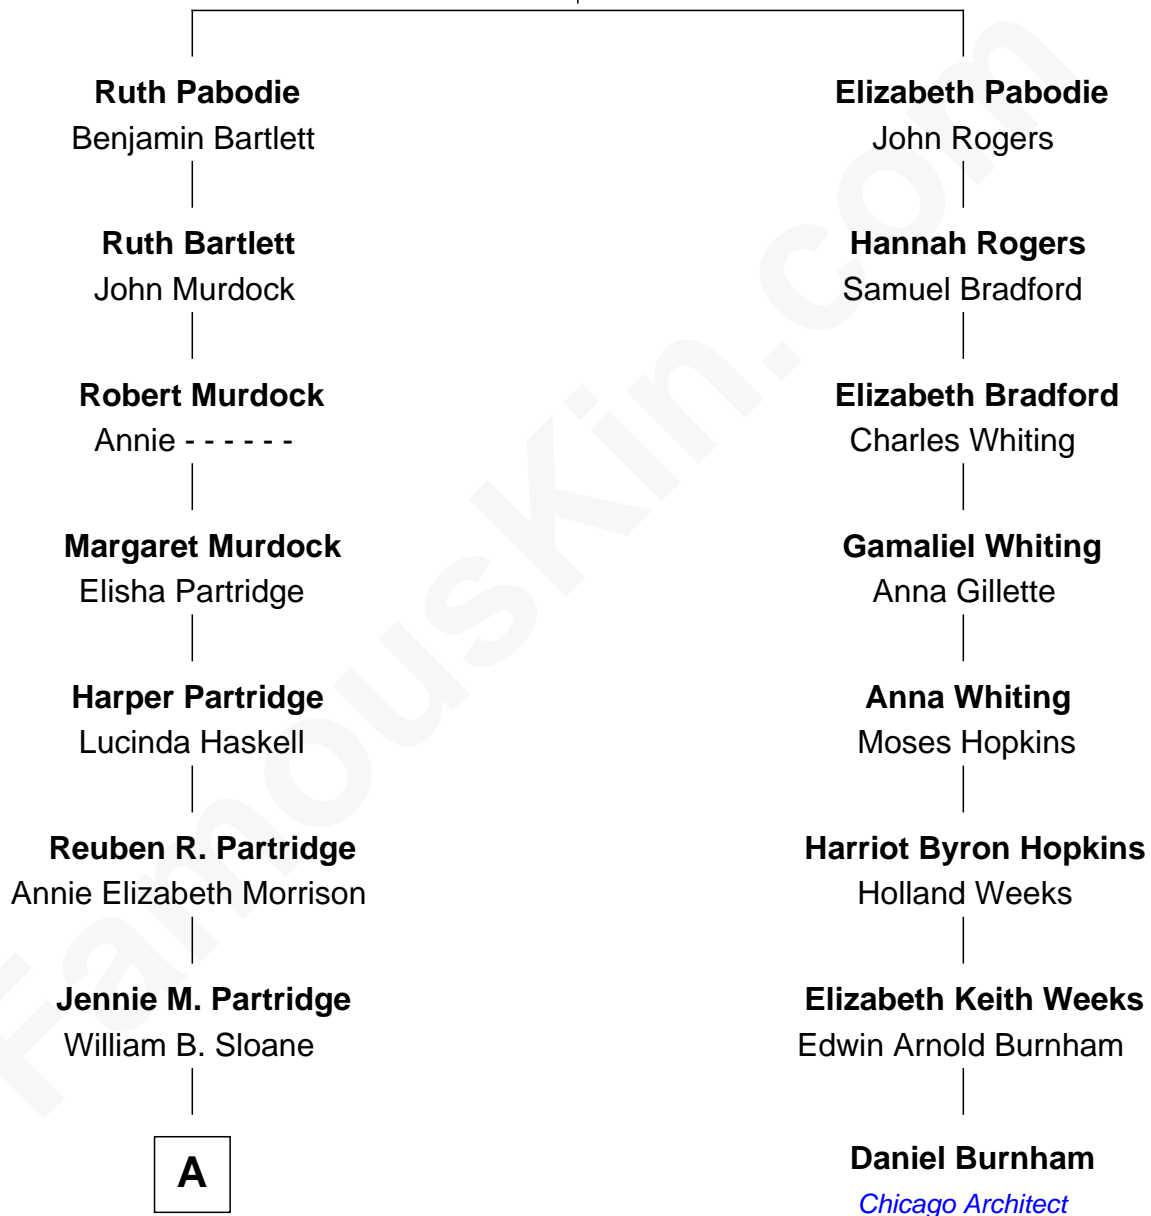

FamousKin.com Relationship Chart of

Diane Brewster

TV and Movie Actress

7th cousin 2 times removed of

Daniel Burnham

World's Columbian Expo Architect

William Pabodie

Elizabeth Alden

A

—
Grace Anna Sloane
Reginald Raymond Brewster

—
Phillip Sloane Brewster
Geraldine Craddock

—
Diane Brewster
TV and Movie Actress

FamousKin.com