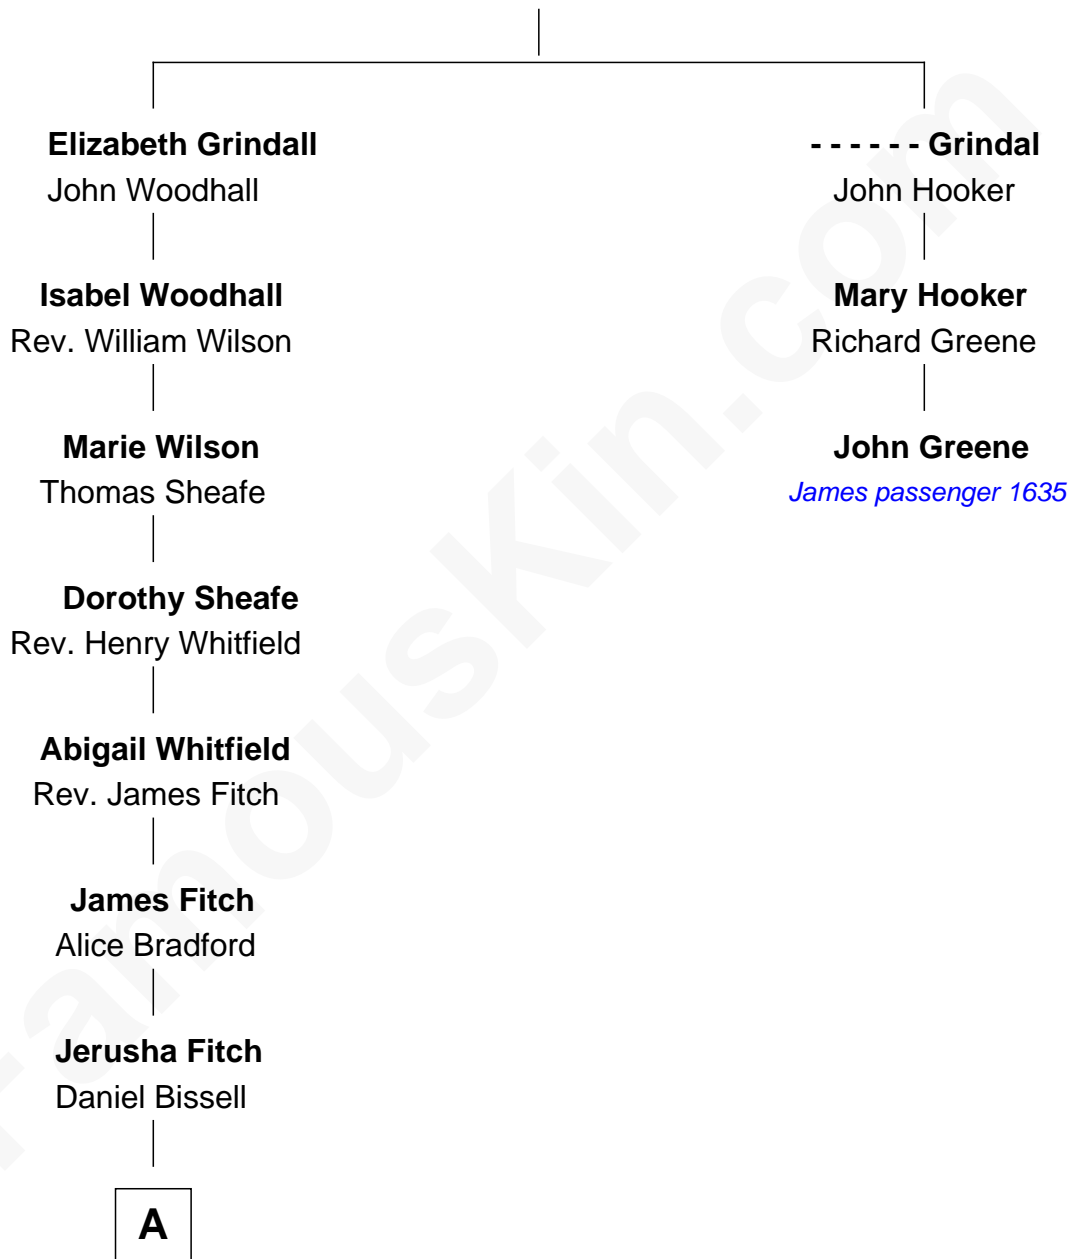

# FamousKin.com Relationship Chart of

**Diane Brewster**

*TV and Movie Actress*

2nd cousin 12 times removed of

**John Greene**

*(c1594 - c1658/9) James passenger 1635*

**William Grindall**

**A**

**Daniel Bissell**  
Elizabeth Newbury

**Elizabeth Bissell**  
Jabez Haskell

**Lucinda Haskell**  
Harper Partridge

**Reuben R. Partridge**  
Annie Elizabeth Morrison

**Jennie M. Partridge**  
William B. Sloane

**Grace Anna Sloane**  
Reginald Raymond Brewster

**Phillip Sloane Brewster**  
Geraldine Craddock

**Diane Brewster**  
*TV and Movie Actress*