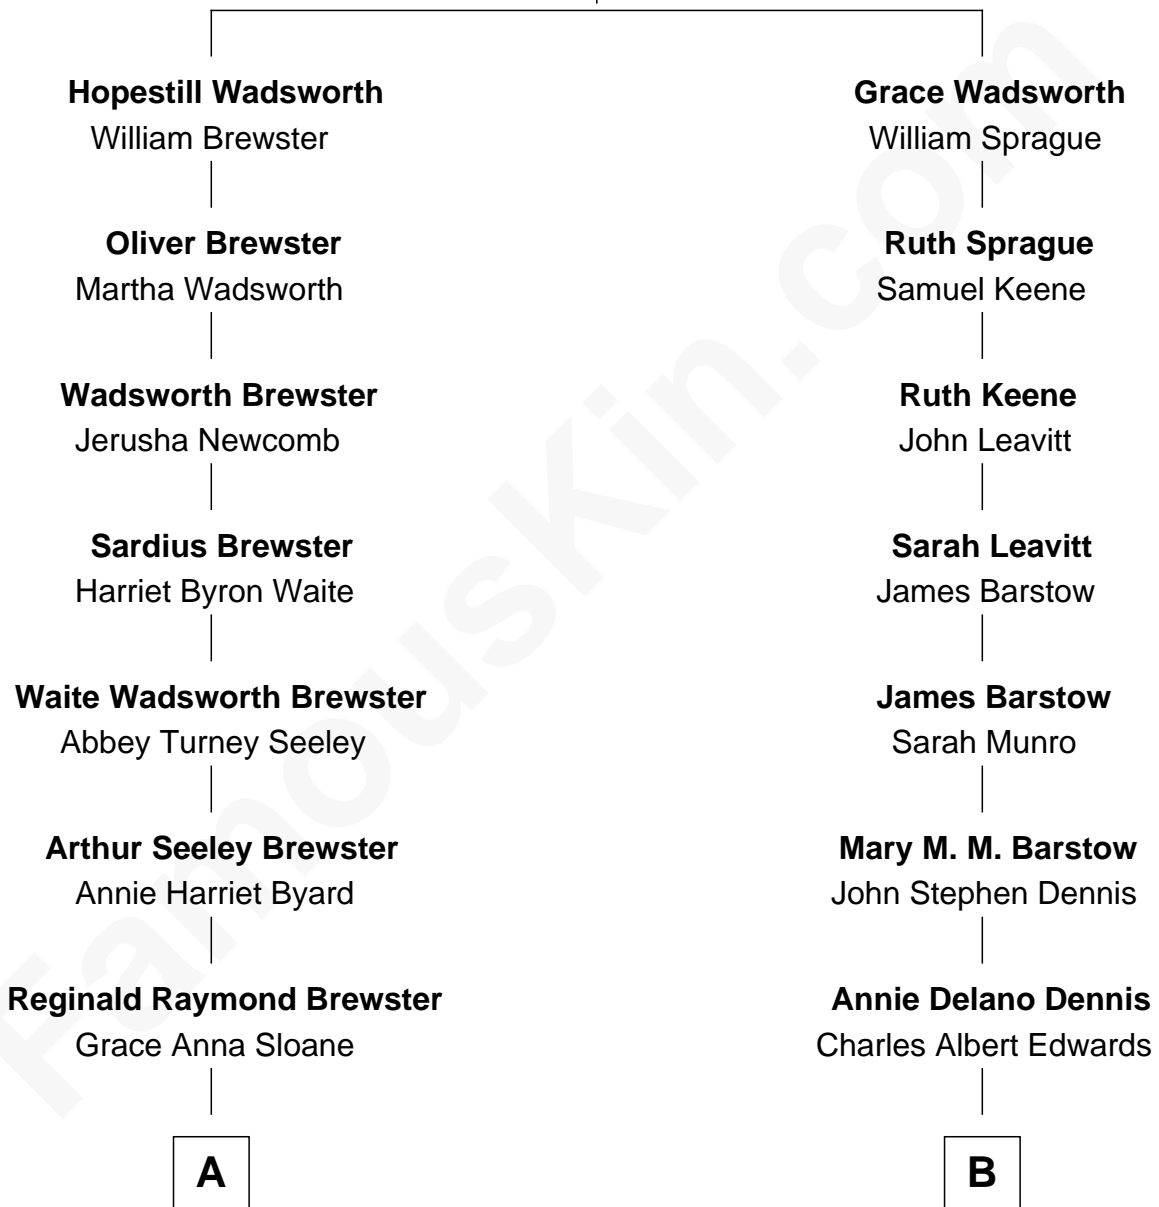

# FamousKin.com Relationship Chart of

**Diane Brewster**

*TV and Movie Actress*

8th cousin 1 time removed of

**Anthony Edwards**

*TV and Movie Actor*

**John Wadsworth**

Abigail Andrews

**A**

**Phillip Sloane Brewster**

Geraldine Craddock

**Diane Brewster**

*TV and Movie Actress*

**B**

**William Albert Edwards**

Josephine E. Ross

**Peter E. Edwards**

Erika Kem Weber

**Anthony Edwards**

*TV and Movie Actor*

FamousKin.com