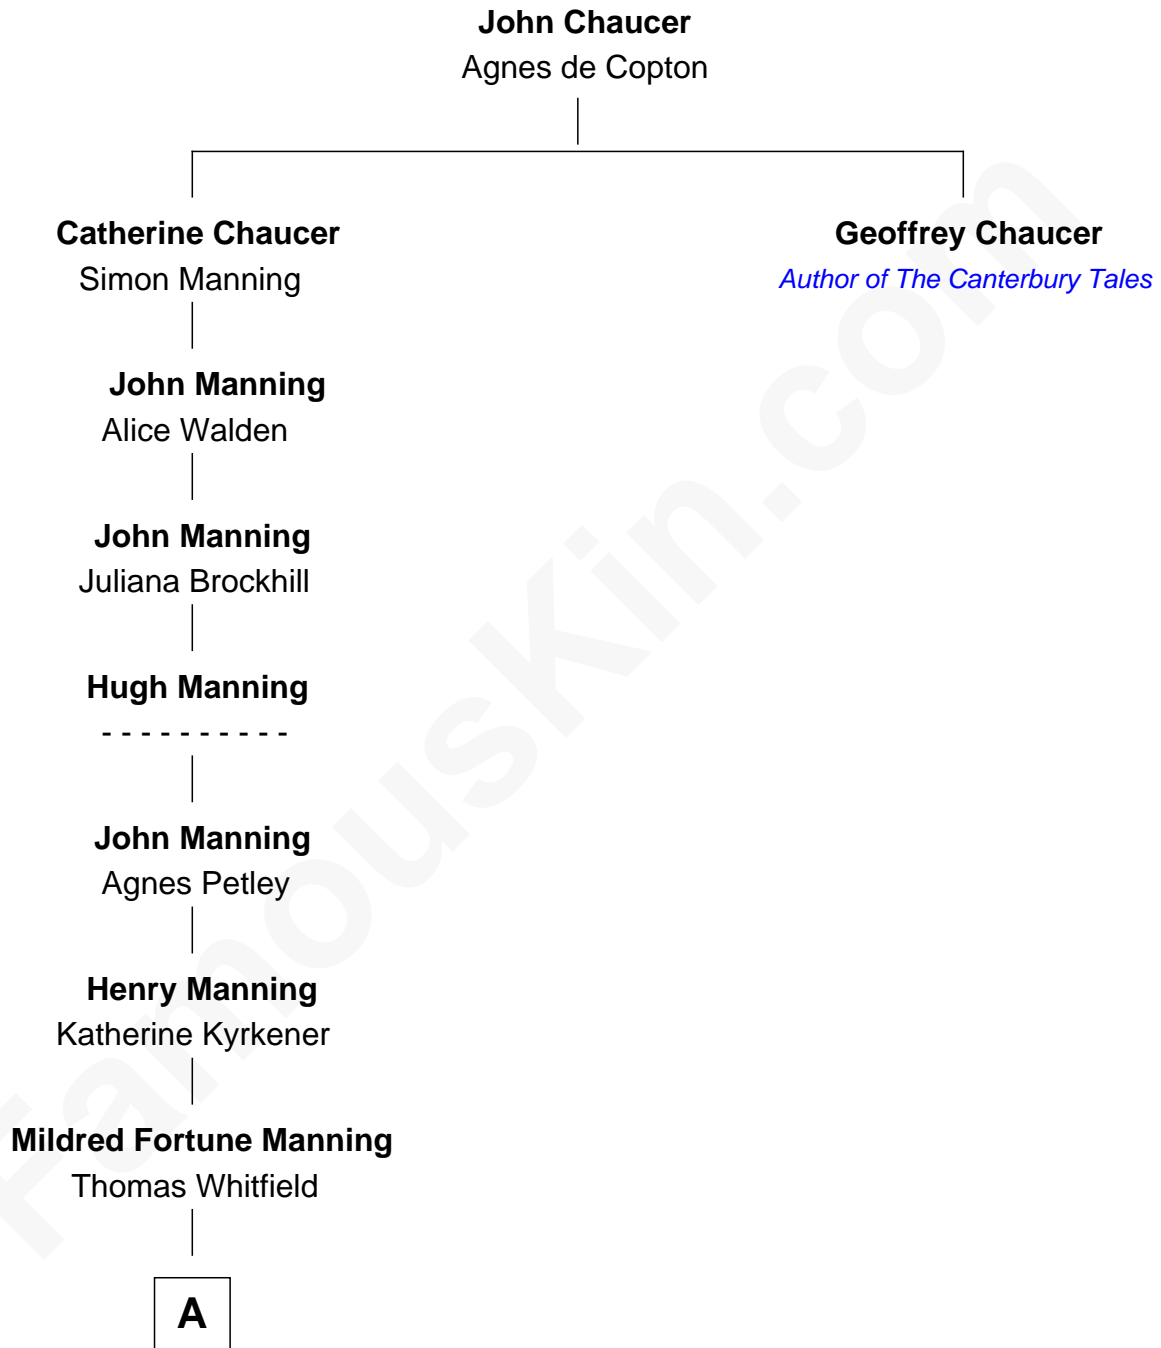

# FamousKin.com Relationship Chart of

**Diane Brewster**

*TV and Movie Actress*

16th great-grandniece of

**Geoffrey Chaucer**

*English poet and author of The Canterbury Tales*

**B**

Phillip Sloane Brewster

Geraldine Craddock

**Diane Brewster**

*TV and Movie Actress*

FamousKin.com