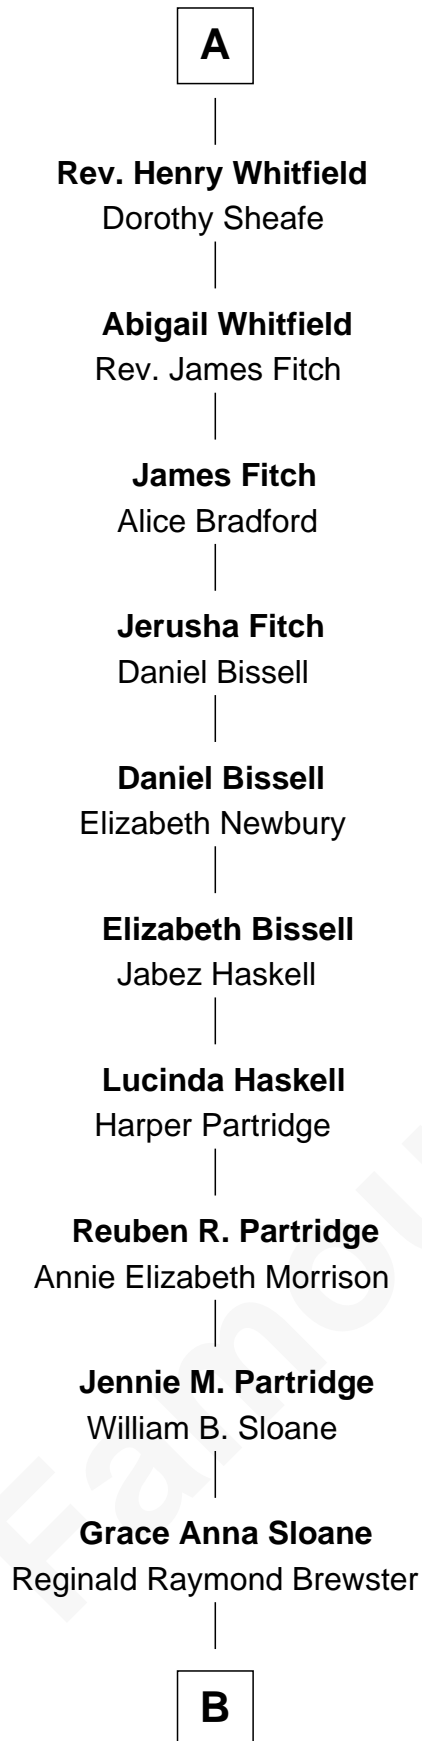

# FamousKin.com Relationship Chart of

**Diane Brewster**

*TV and Movie Actress*

16th great-grandniece of

**Geoffrey Chaucer**

*English poet and author of The Canterbury Tales*

**B**

Phillip Sloane Brewster

Geraldine Craddock

**Diane Brewster**

*TV and Movie Actress*

FamousKin.com