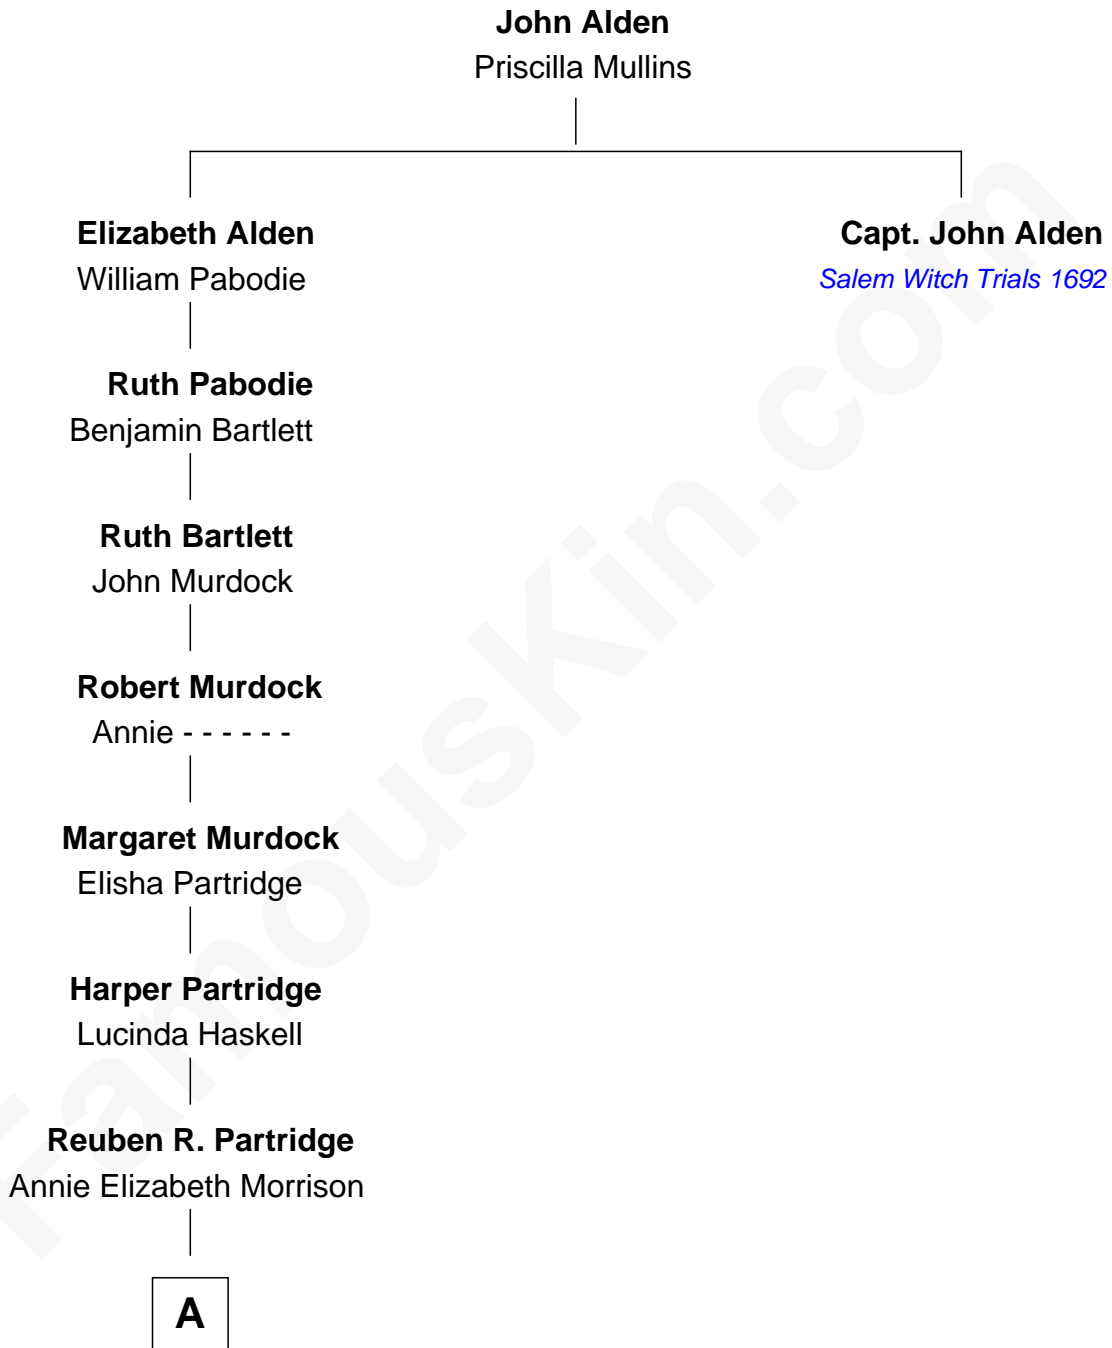

FamousKin.com Relationship Chart of

Diane Brewster

TV and Movie Actress

8th great-grandniece of

Capt. John Alden

Accused of Witchcraft, Salem 1692

A

—
Jennie M. Partridge

William B. Sloane

—
Grace Anna Sloane

Reginald Raymond Brewster

—
Phillip Sloane Brewster

Geraldine Craddock

—
Diane Brewster

TV and Movie Actress

FamousKin.com