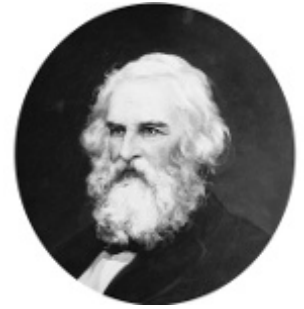

# FamousKin.com Relationship Chart of

**Diane Brewster**

*TV and Movie Actress*

4th cousin 4 times removed of

**Henry Wadsworth Longfellow**

*American "Fireside" Poet*

**Benjamin Bartlett**

Ruth Pabodie