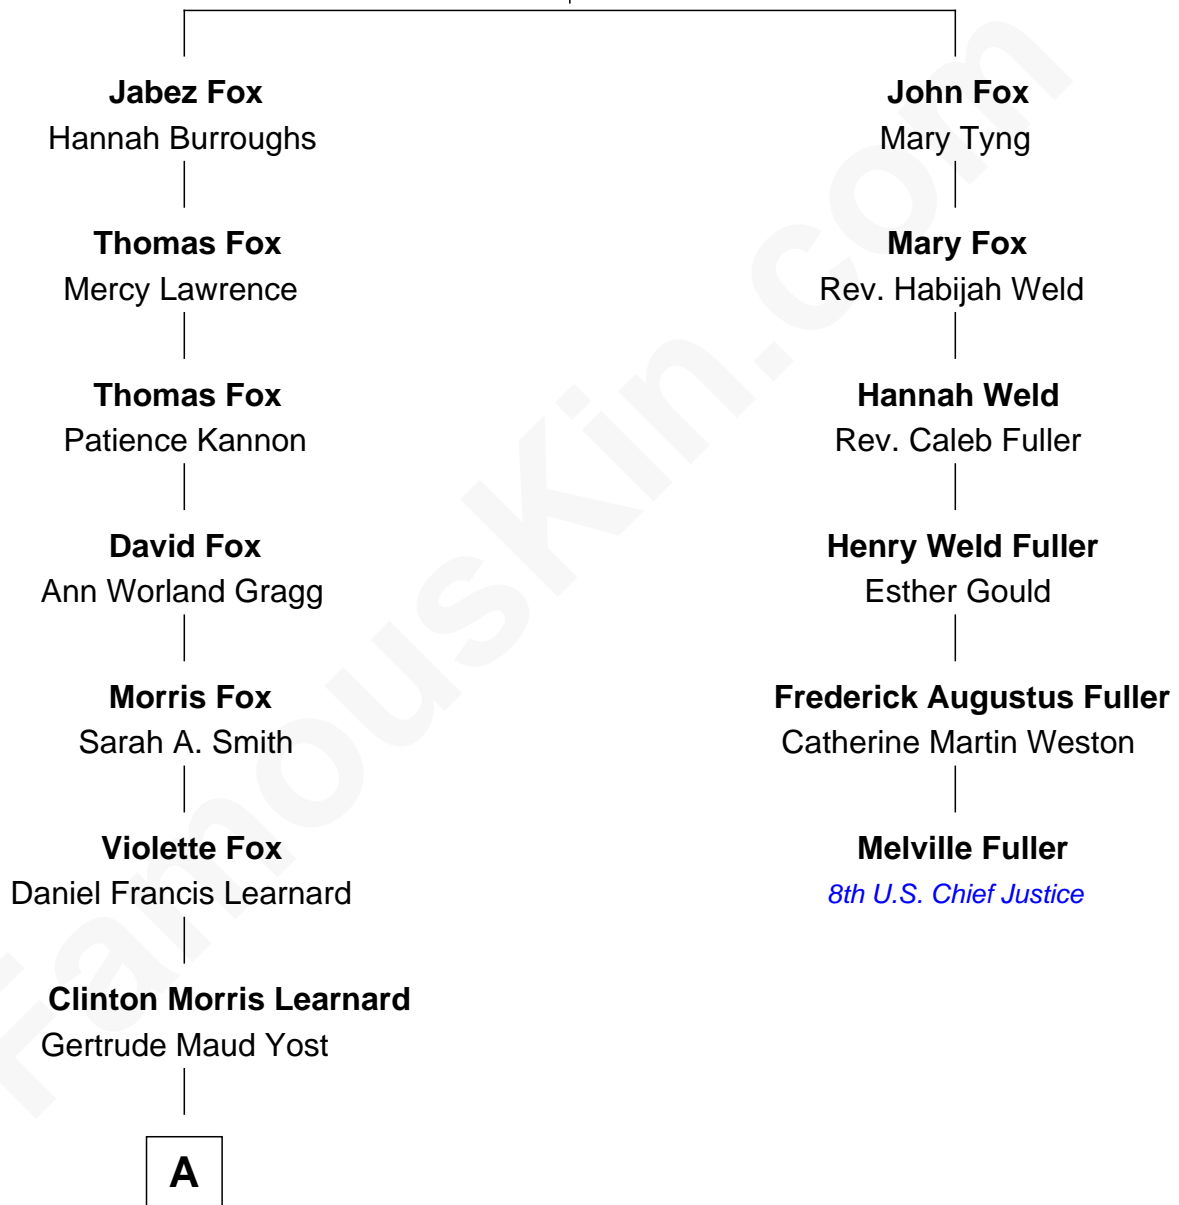

# FamousKin.com Relationship Chart of

**Bob Moore**

*Co-Founder, Bob's Red Mill*

5th cousin 3 times removed of

**Melville Fuller**

*8th Chief Justice of the U.S. Supreme Court*

**Rev. Jabez Fox**

Judith Reyner

A

**Doris Dell Learnard**

Kenneth Earl Moore

**Bob Moore**

*Co-Founder, Bob's Red Mill*

FamousKin.com