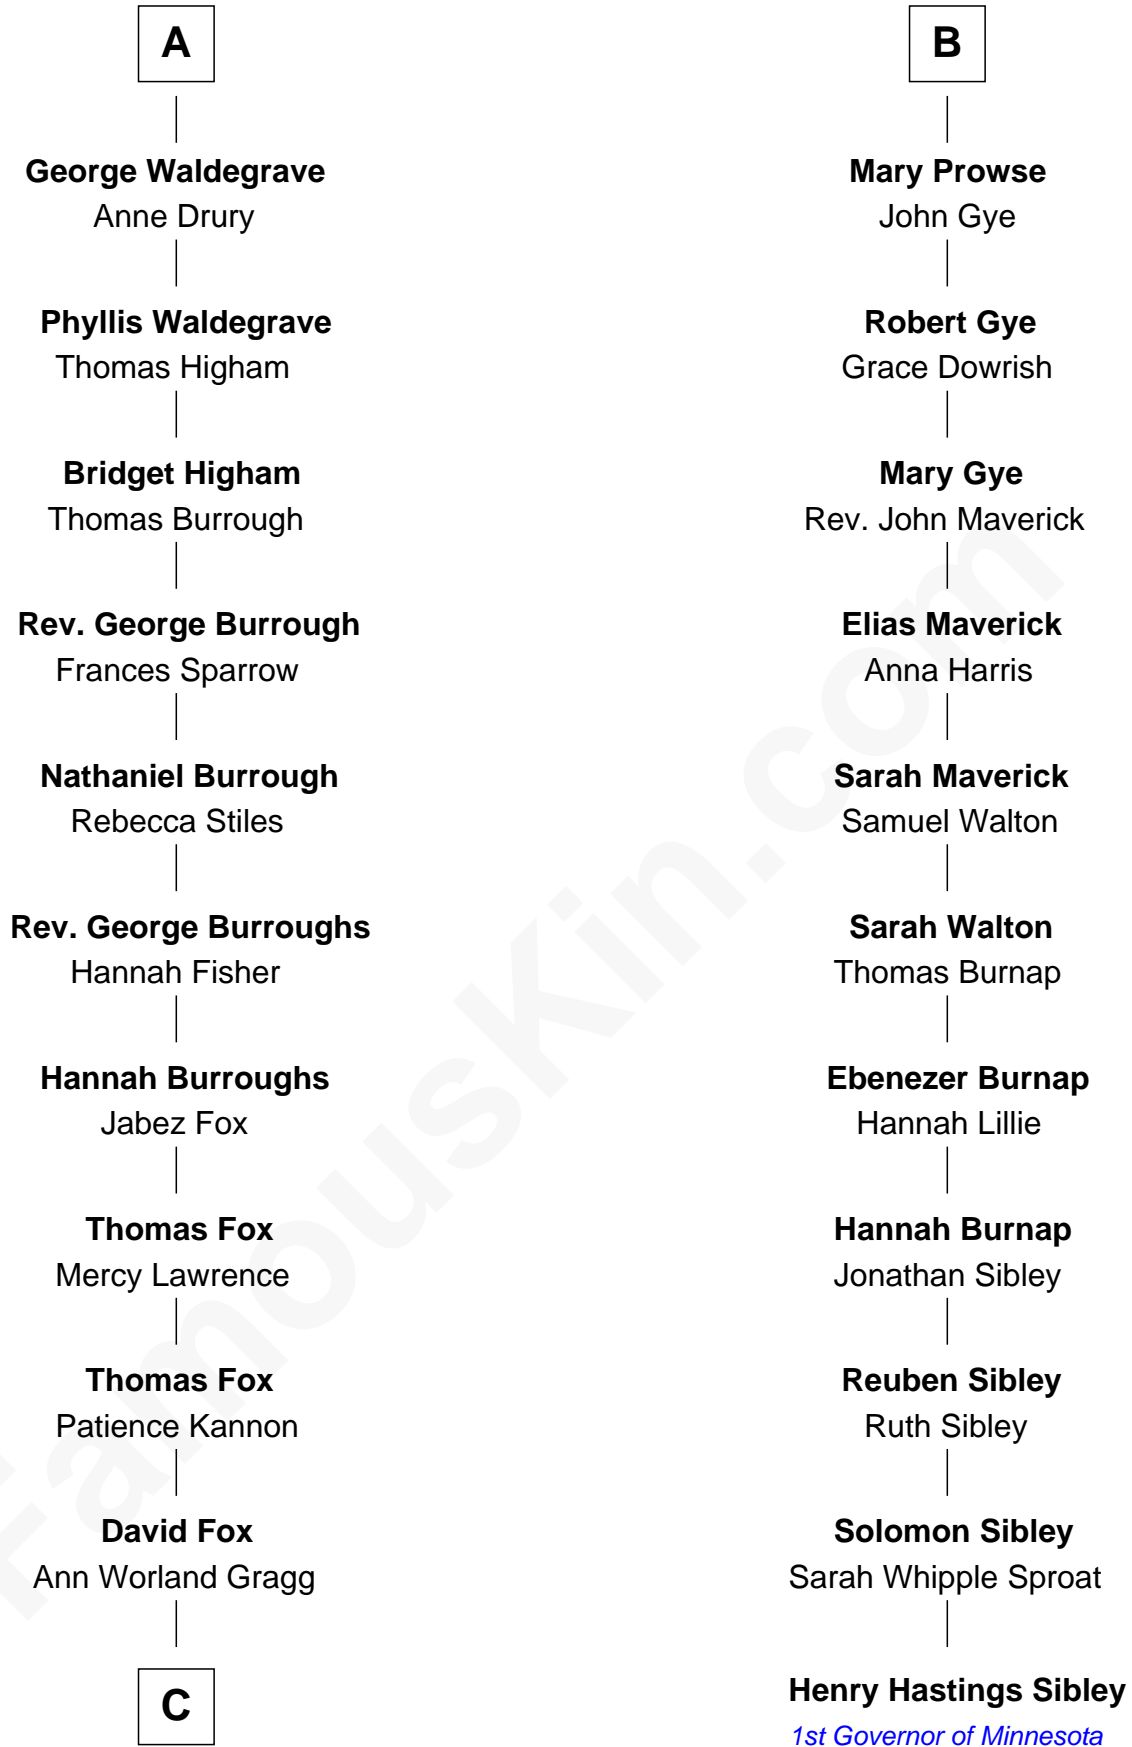

# FamousKin.com Relationship Chart of **Bob Moore**

*Co-Founder, Bob's Red Mill*

17th cousin 4 times removed of

**Henry Hastings Sibley**  
*1st Governor of Minnesota*

**Isabella de Beauchamp**

*with husband*  
*Sir Hugh le Despencer*

**Sir Philip le Despencer**  
Elizabeth - - - - -

**John Fitzalan**  
Eleanor Maltravers

**Sir Philip le Despencer**  
Elizabeth de Tibetot

**Joan Fitzalan**  
Sir William Echyngham

**Margery Despencer**  
Sir Roger Wentworth

**Joan Echyngham**  
Sir John Bayntun

**Henry Wentworth**  
Elizabeth Howard

**Henry Bayntun**  
- - - - -

**Margery Wentworth**  
Sir William Waldegrave

**Jane Bayntun**  
Thomas Prowse

**A**

**B**

**C**

—  
**Morris Fox**  
Sarah A. Smith

—  
**Violette Fox**  
Daniel Francis Learnard

—  
**Clinton Morris Learnard**  
Gertrude Maud Yost

—  
**Doris Dell Learnard**  
Kenneth Earl Moore

—  
**Bob Moore**  
*Co-Founder, Bob's Red Mill*