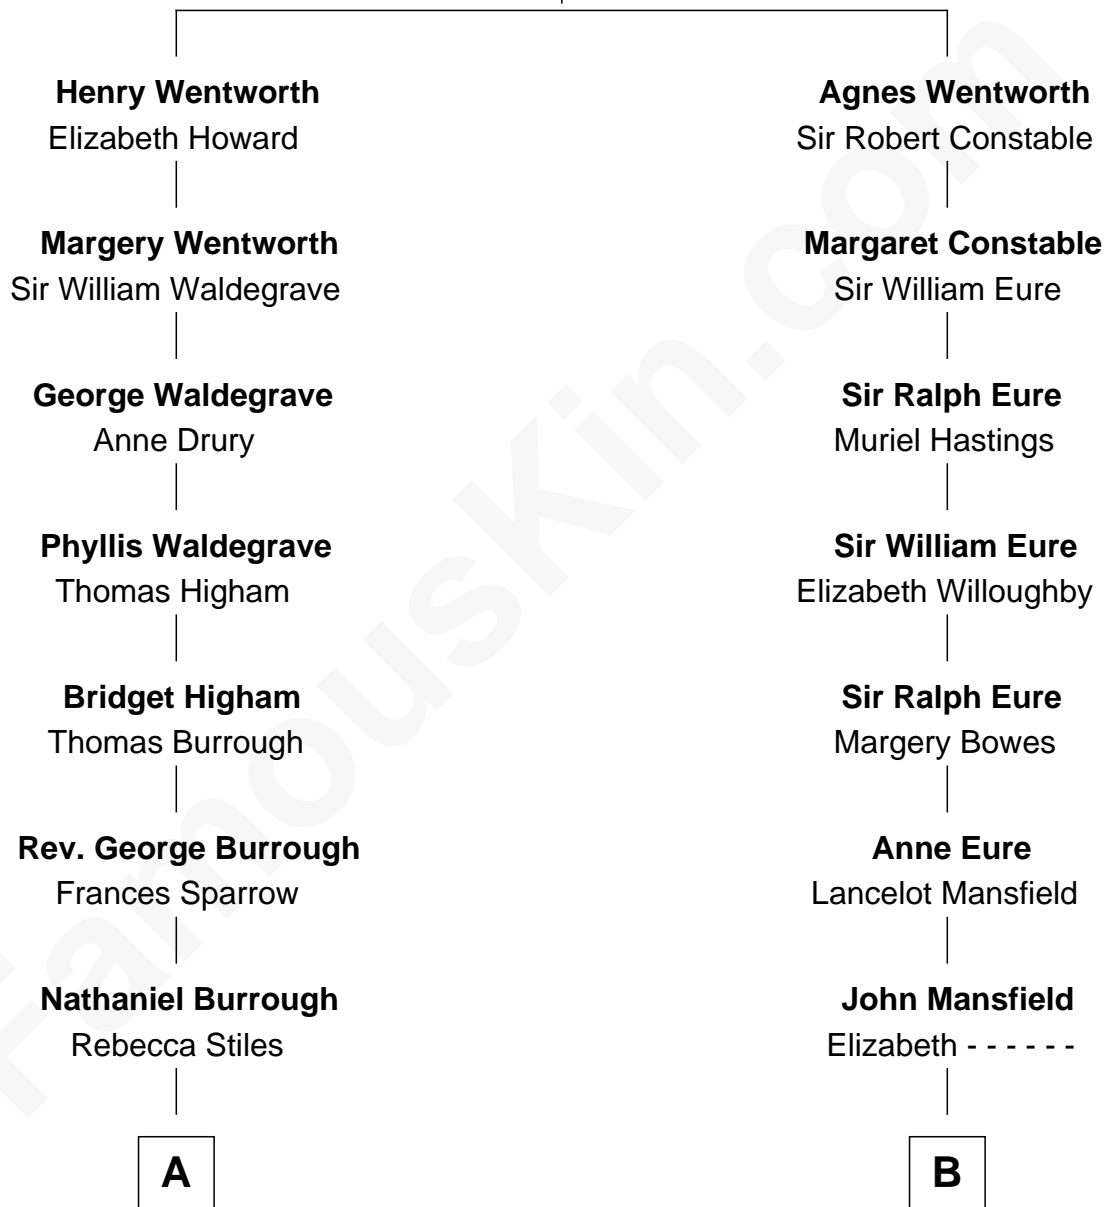

FamousKin.com Relationship Chart of

Bob Moore

Co-Founder, Bob's Red Mill

16th cousin 2 times removed of

Zach Snyder

Filmmaker

Sir Roger Wentworth

Margery Despencer