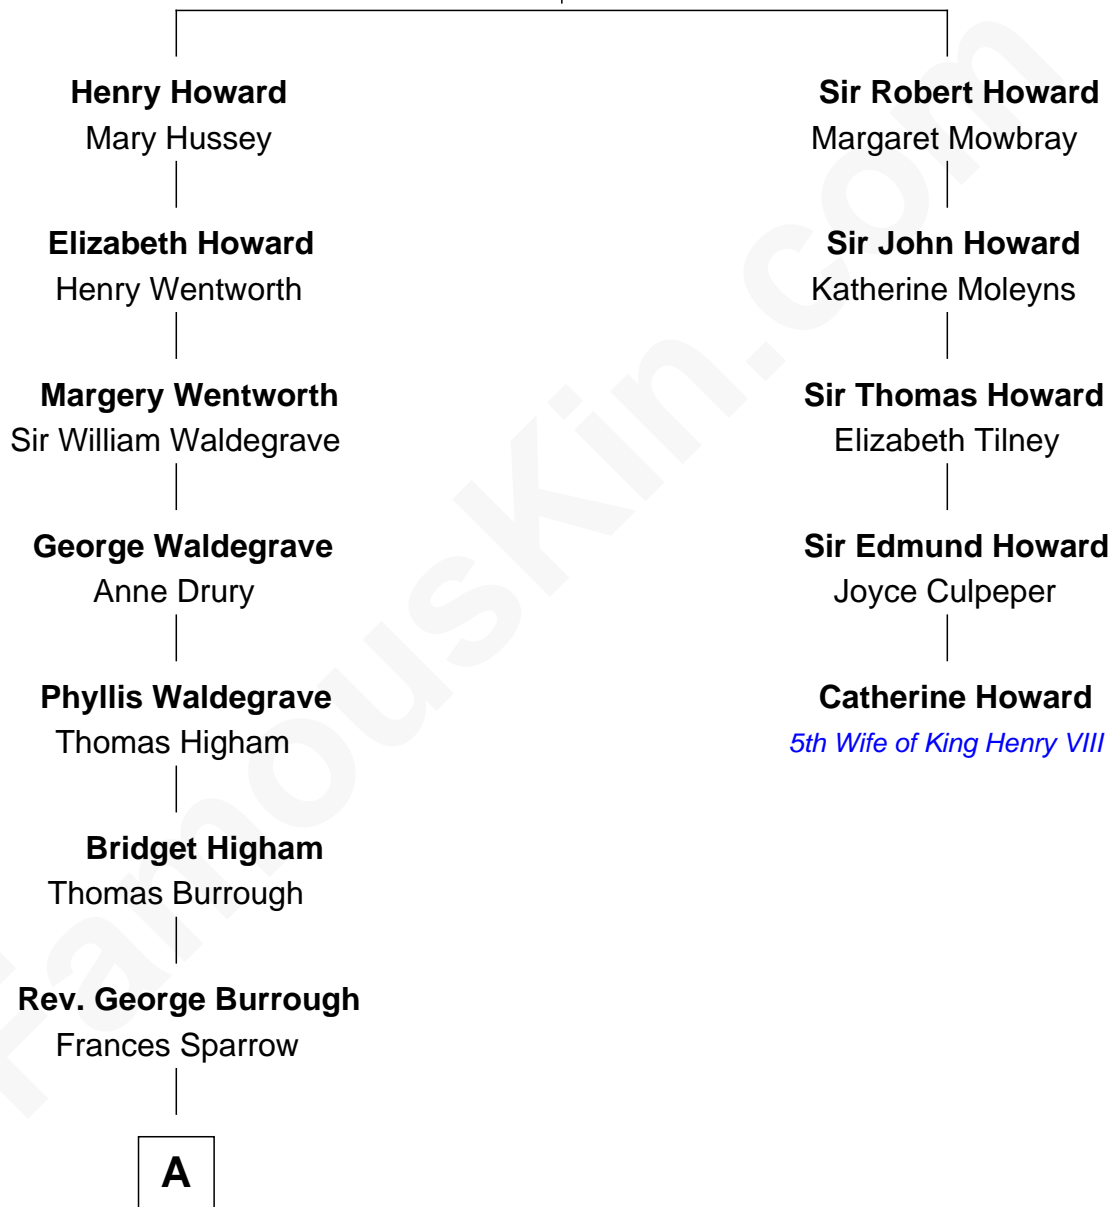

FamousKin.com Relationship Chart of

Bob Moore

Co-Founder, Bob's Red Mill

4th cousin 13 times removed of

Catherine Howard

5th Wife of King Henry VIII

Sir John Howard

Alice Tendring

Mercy Lawrence

—
Thomas Fox

Patience Kannon

—
David Fox

Ann Worland Gragg

—
Morris Fox

Sarah A. Smith

—
Violette Fox

Daniel Francis Learnard

—
Clinton Morris Learnard

Gertrude Maud Yost

—
Doris Dell Learnard

Kenneth Earl Moore

—
Bob Moore

Co-Founder, Bob's Red Mill

Bob Moore photo by [Oregon State University](#) (CC BY-SA 2.0)