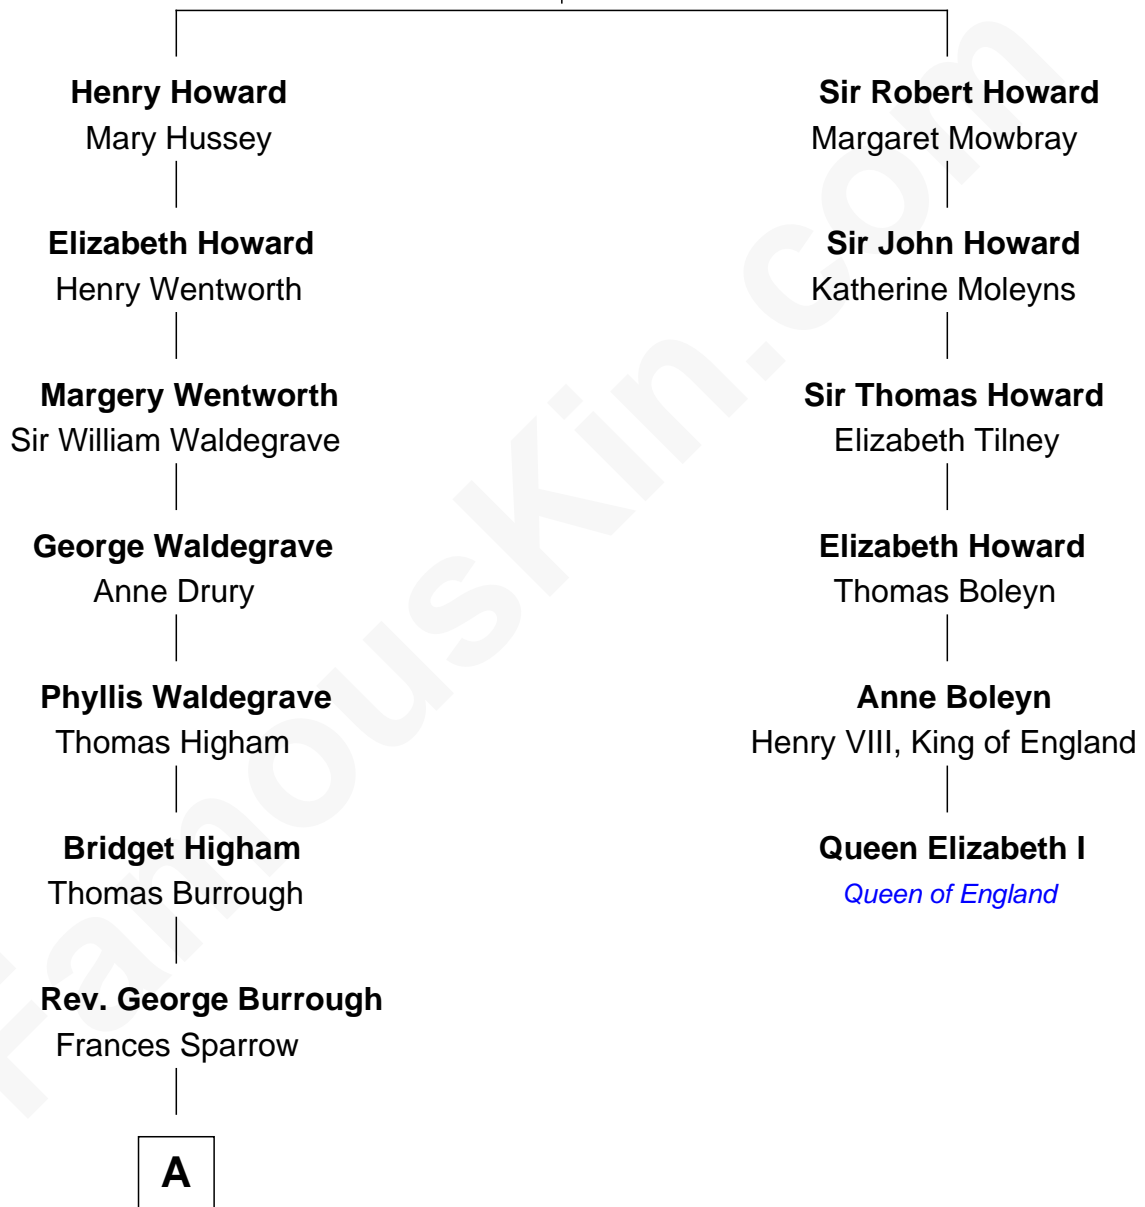

FamousKin.com Relationship Chart of

Bob Moore

Co-Founder, Bob's Red Mill

5th cousin 12 times removed of

Queen Elizabeth I

Queen of England

Sir John Howard

Alice Tendring

Mercy Lawrence

—
Thomas Fox

Patience Kannon

—
David Fox

Ann Worland Gragg

—
Morris Fox

Sarah A. Smith

—
Violette Fox

Daniel Francis Learnard

—
Clinton Morris Learnard

Gertrude Maud Yost

—
Doris Dell Learnard

Kenneth Earl Moore

—
Bob Moore

Co-Founder, Bob's Red Mill

Bob Moore photo by [Oregon State University](#) (CC BY-SA 2.0)