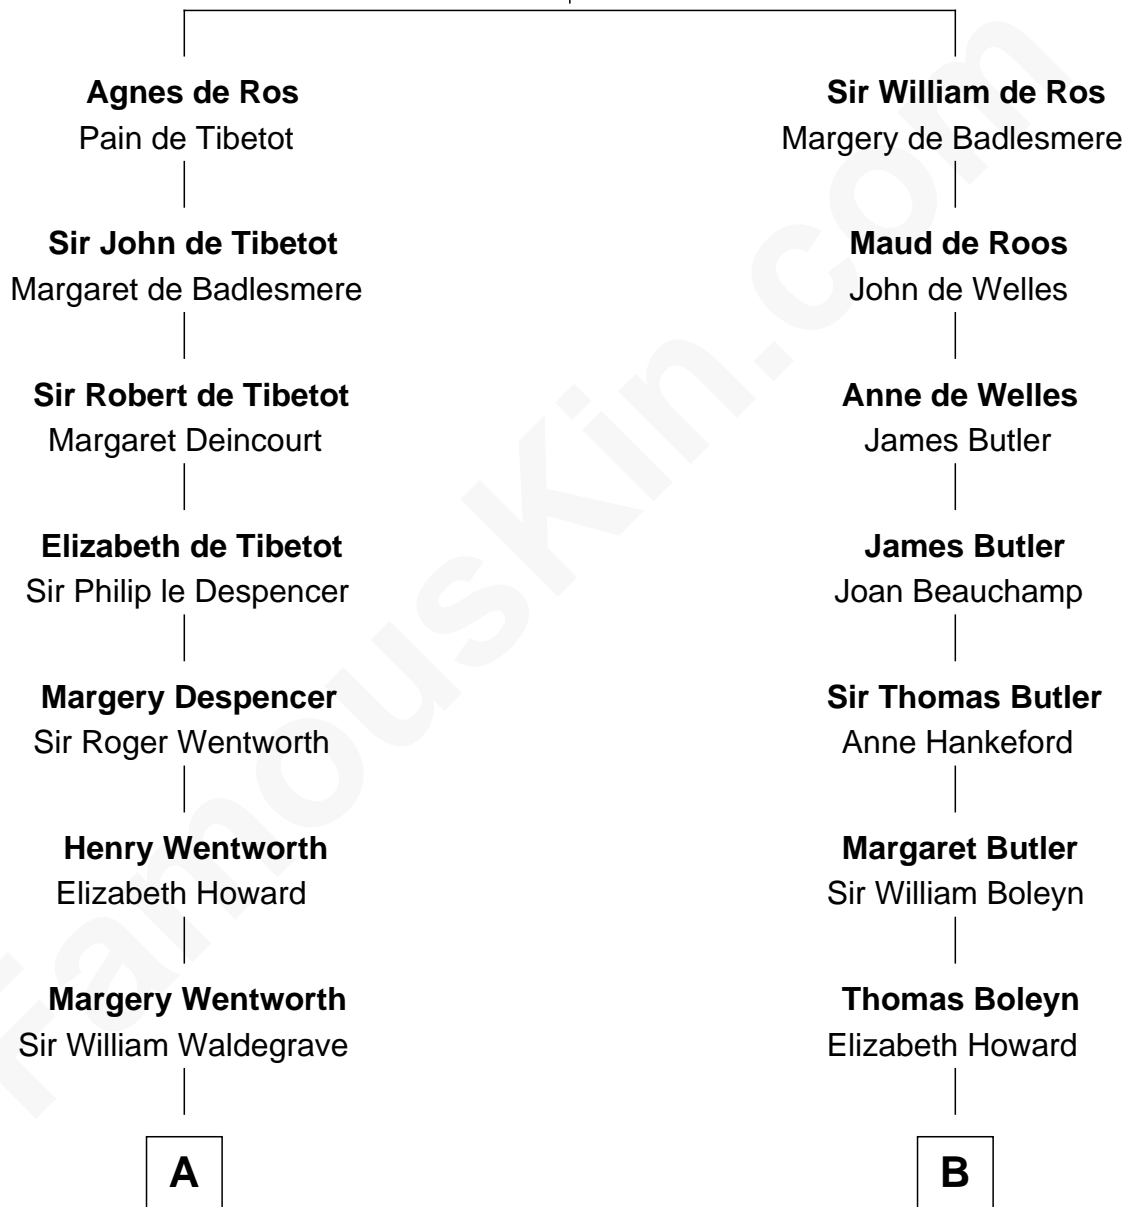

FamousKin.com Relationship Chart of

Bob Moore

Co-Founder, Bob's Red Mill

8th cousin 13 times removed of

Queen Elizabeth I

Queen of England

William de Ros
Maude de Vaux

C

—
Morris Fox
Sarah A. Smith

—
Violette Fox
Daniel Francis Learnard

—
Clinton Morris Learnard
Gertrude Maud Yost

—
Doris Dell Learnard
Kenneth Earl Moore

—
Bob Moore
Co-Founder, Bob's Red Mill