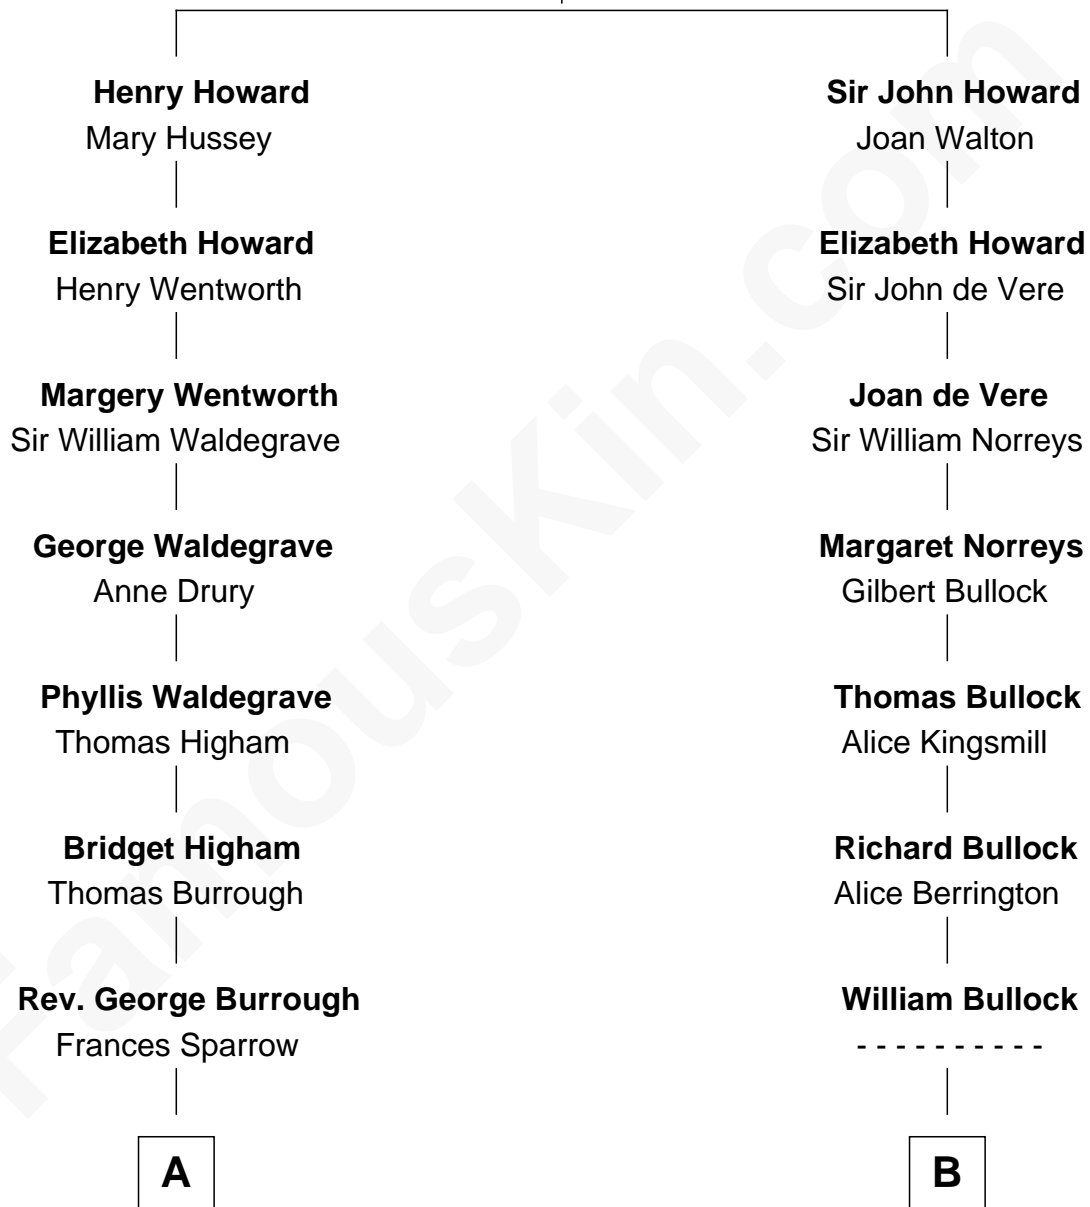

FamousKin.com

Relationship Chart of

Bob Moore

Co-Founder, Bob's Red Mill

17th cousin 1 time removed of

George H. W. Bush

41st U.S. President

Sir John Howard

with wife
Alice Tendring

with wife
Margaret de Plaiz

C

Prescott Sheldon Bush

Dorothy Wear Walker

George H. W. Bush

41st U.S. President

FamousKin.com