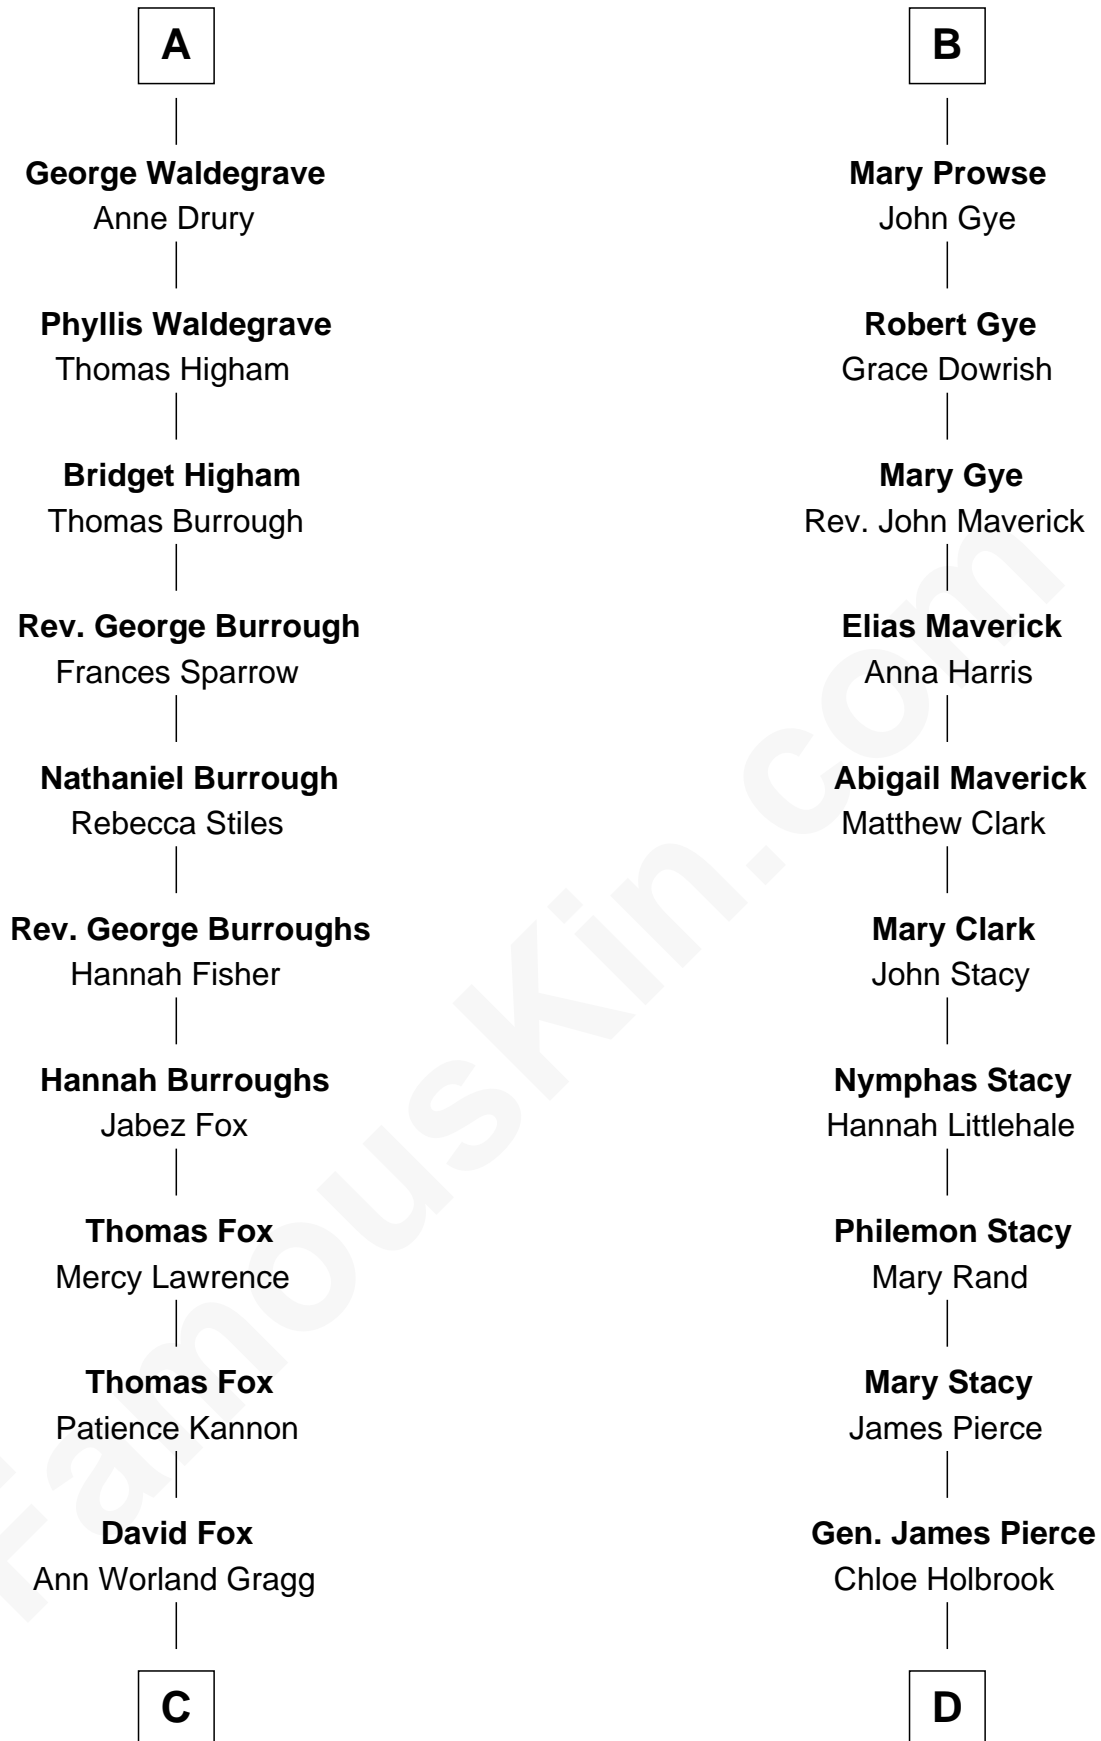

FamousKin.com

Relationship Chart of

Bob Moore

Co-Founder, Bob's Red Mill

20th cousin 1 time removed of

Barbara (Pierce) Bush

First Lady of President George H.W. Bush

Isabella de Beauchamp

Sir Philip le Despencer
Elizabeth - - - - -

John Fitzalan
Eleanor Maltravers

Sir Philip le Despencer
Elizabeth de Tibetot

Joan Fitzalan
Sir William Echyngham

Margery Despencer
Sir Roger Wentworth

Joan Echyngham
Sir John Bayntun

Henry Wentworth
Elizabeth Howard

Henry Bayntun
- - - - -

Margery Wentworth
Sir William Waldegrave

Jane Bayntun
Thomas Prowse

A

B

C

Morris Fox
Sarah A. Smith

Violette Fox
Daniel Francis Learnard

Clinton Morris Learnard
Gertrude Maud Yost

Doris Dell Learnard
Kenneth Earl Moore

Bob Moore
Co-Founder, Bob's Red Mill

D

Jonas James Pierce
Kate Pritzel

Scott Pierce
Mabel Marvin