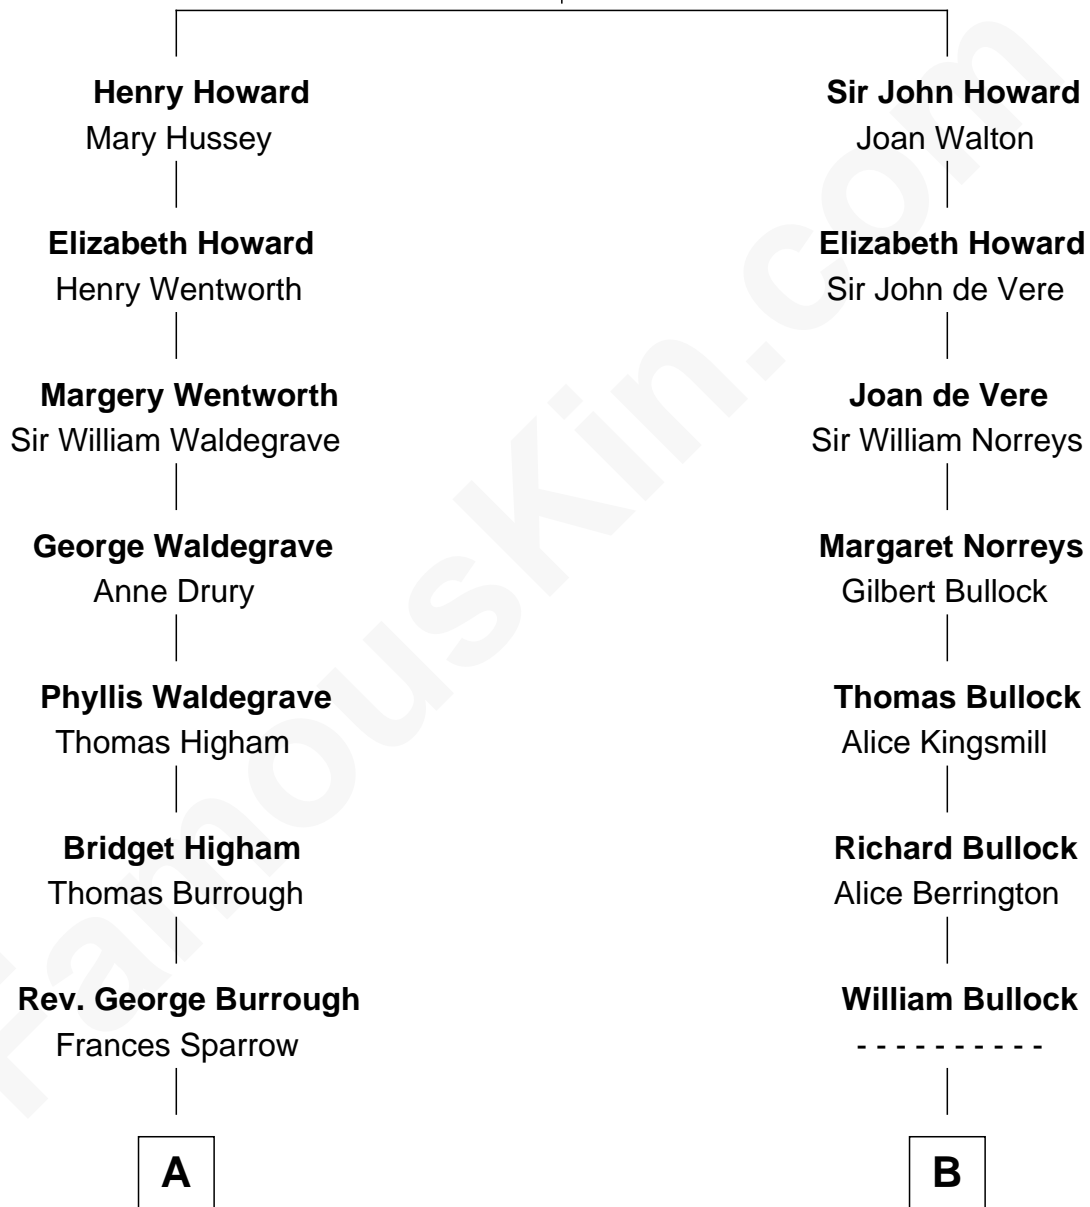

FamousKin.com

Relationship Chart of

Bob Moore

Co-Founder, Bob's Red Mill

17th cousin 2 times removed of

George W. Bush
43rd U.S. President

Sir John Howard

with wife
Alice Tendring

with wife
Margaret de Plaiz

C

Prescott Sheldon Bush

Dorothy Wear Walker

George Herbert Walker Bush

Barbara Pierce

George W. Bush

43rd U.S. President