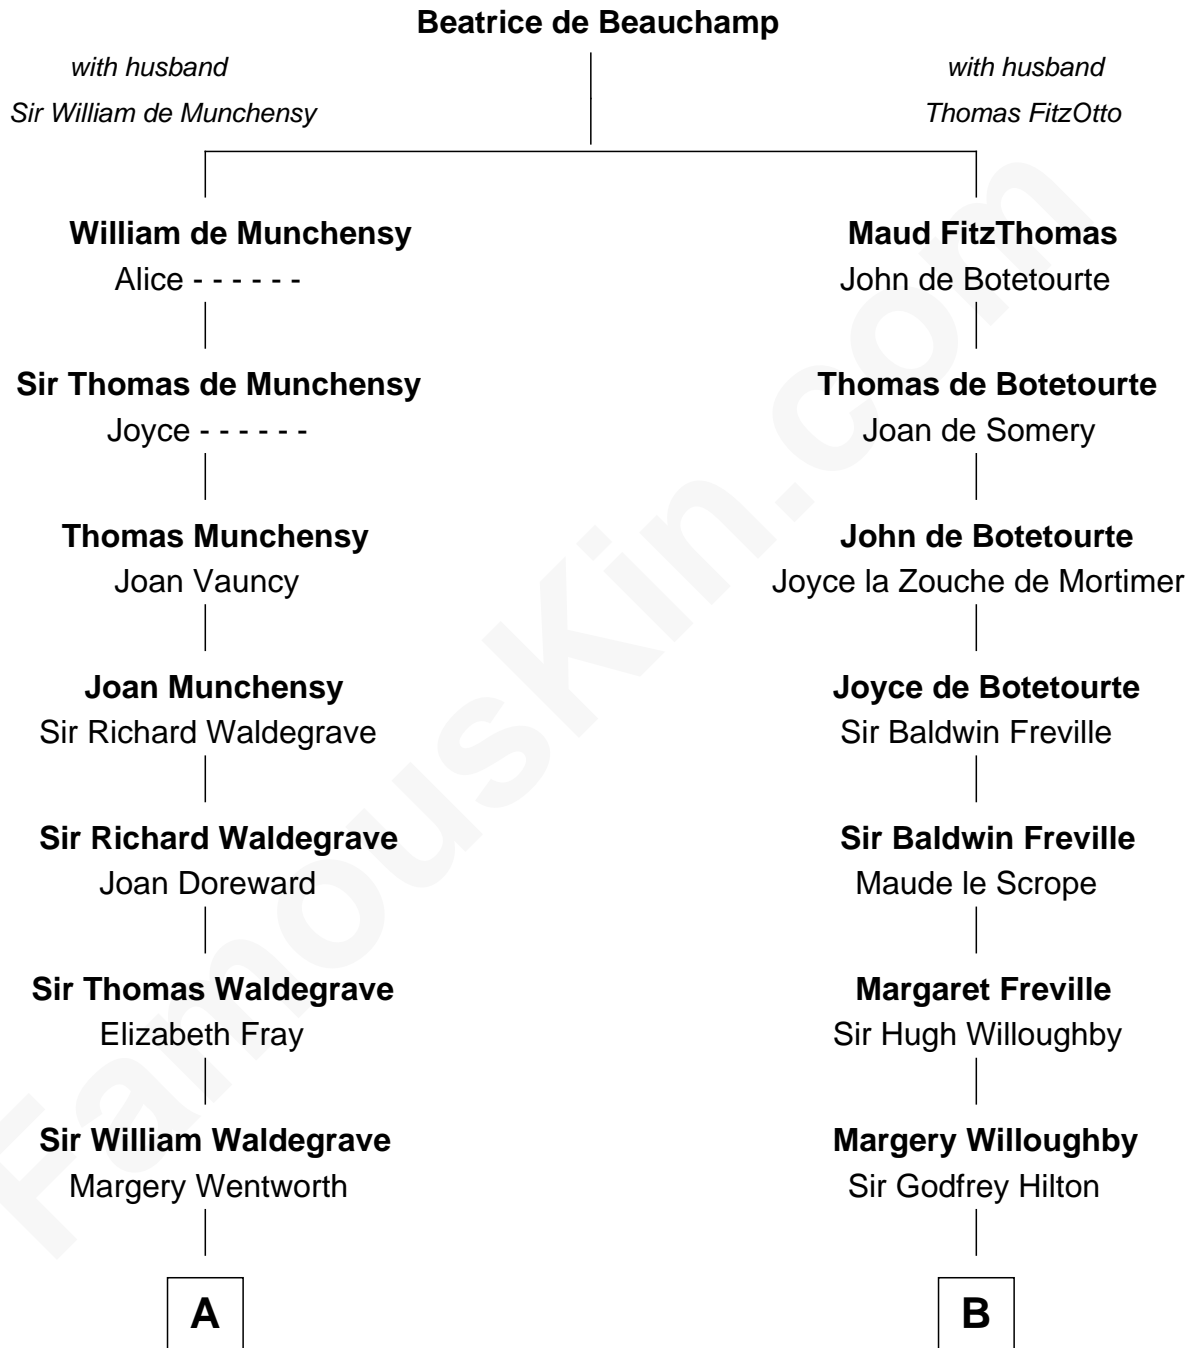

FamousKin.com Relationship Chart of

Bob Moore

Co-Founder, Bob's Red Mill

19th cousin 2 times removed of

Lucretia (Rudolph) Garfield

First Lady of President James Garfield

C

Morris Fox
Sarah A. Smith

Violette Fox
Daniel Francis Learnard

Clinton Morris Learnard
Gertrude Maud Yost

Doris Dell Learnard
Kenneth Earl Moore

Bob Moore
Co-Founder, Bob's Red Mill

D

Lucretia Greene
Elijah Mason

Arabella Greene Mason
Zebulon Rudolph

Lucretia (Rudolph) Garfield
First Lady of James Garfield