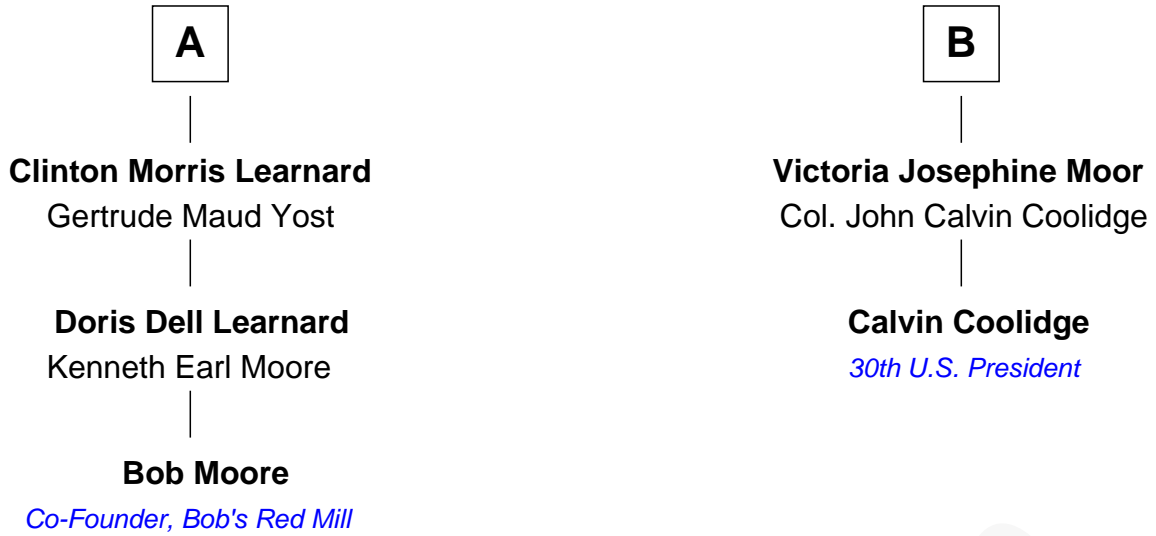

FamousKin.com Relationship Chart of

Bob Moore

Co-Founder, Bob's Red Mill

8th cousin 1 time removed of

Calvin Coolidge

30th U.S. President

Rev. John Reyner

*with wife
Frances Clarke*

Susannah Whipple

Thomas Fox

Mercy Lawrence

John Lane

Katherine Whiting

Thomas Fox

Patience Kannon

Susanna Lane

Nathaniel Davis

David Fox

Ann Worland Gragg

Nathaniel Davis

Lydia Harwood

Morris Fox

Sarah A. Smith

Mary Davis

John Dunlap Moor

Violette Fox

Daniel Francis Learnard

Hiram Dunlap Moor

Abigail Pinney Franklin

A

B

FamousKin.com