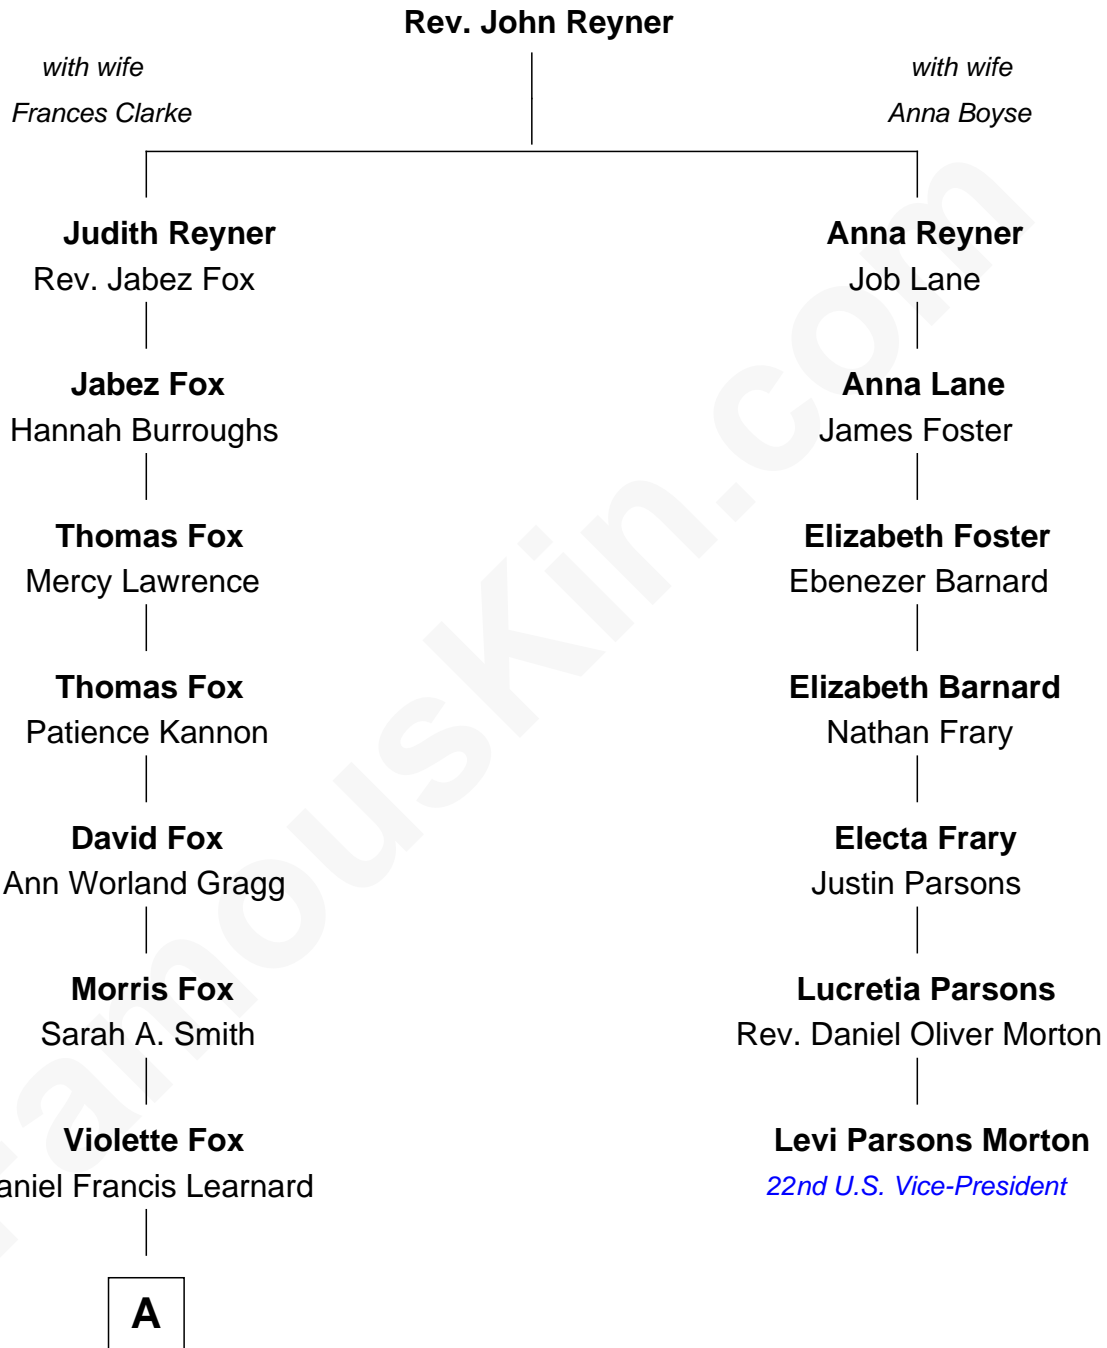

FamousKin.com Relationship Chart of

Bob Moore

Co-Founder, Bob's Red Mill

6th cousin 3 times removed of

Levi Parsons Morton

22nd U.S. Vice-President

A

—
Clinton Morris Learnard

Gertrude Maud Yost

—
Doris Dell Learnard

Kenneth Earl Moore

—
Bob Moore

Co-Founder, Bob's Red Mill

FamousKin.com