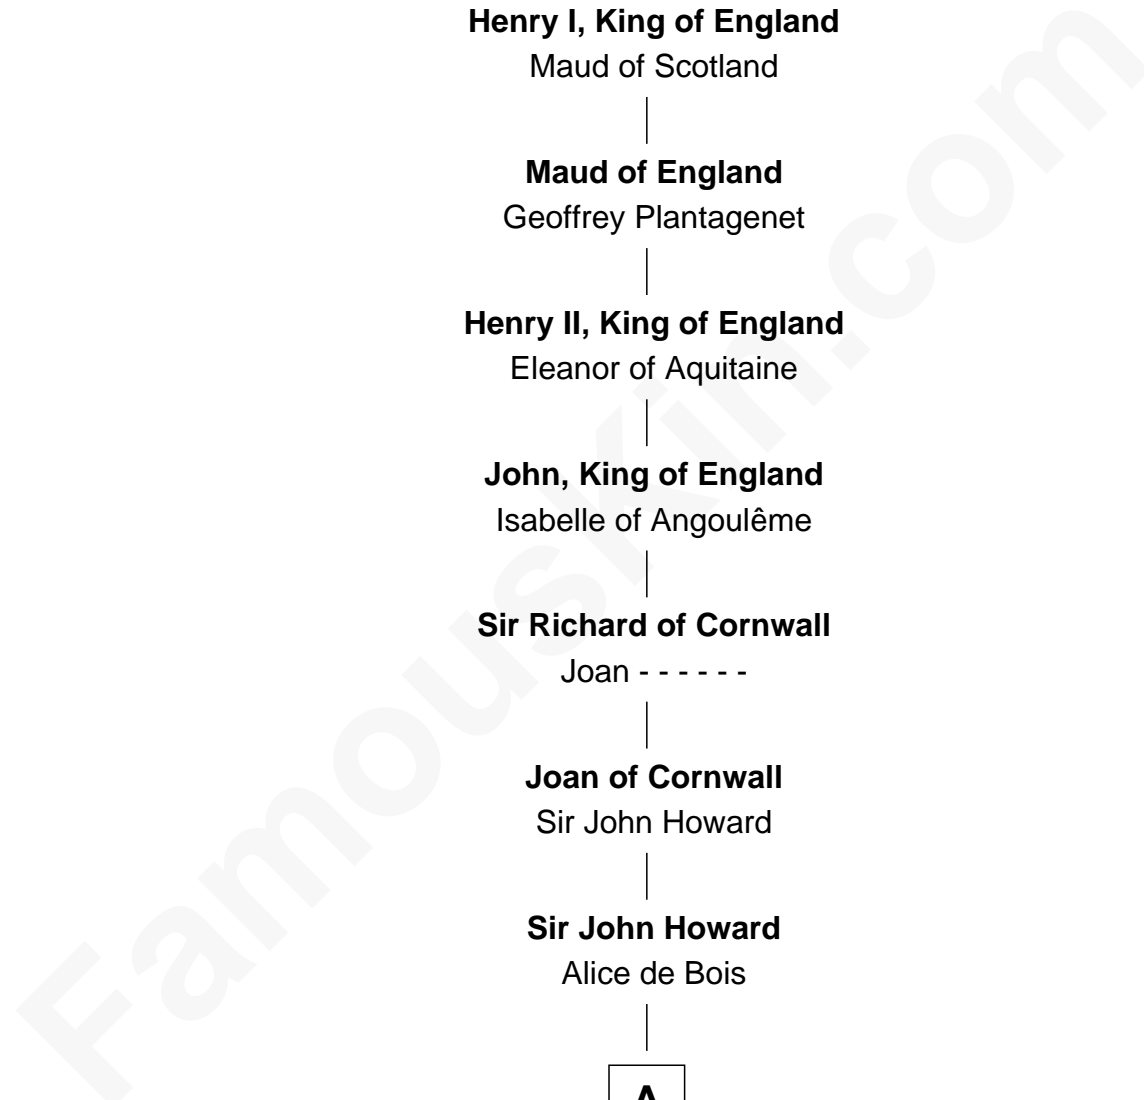

# FamousKin.com Relationship Chart of

**Bob Moore**

*Co-Founder, Bob's Red Mill*

**25th Great-grandson of**

**William the Conqueror**

*King of England*

**William the Conqueror**

Matilda of Flanders

**Henry I, King of England**

Maud of Scotland

**Maud of England**

Geoffrey Plantagenet

**Henry II, King of England**

Eleanor of Aquitaine

**John, King of England**

Isabelle of Angoulême

**Sir Richard of Cornwall**

Joan - - - - -

**Joan of Cornwall**

Sir John Howard

**Sir John Howard**

Alice de Bois

**A**

**A**