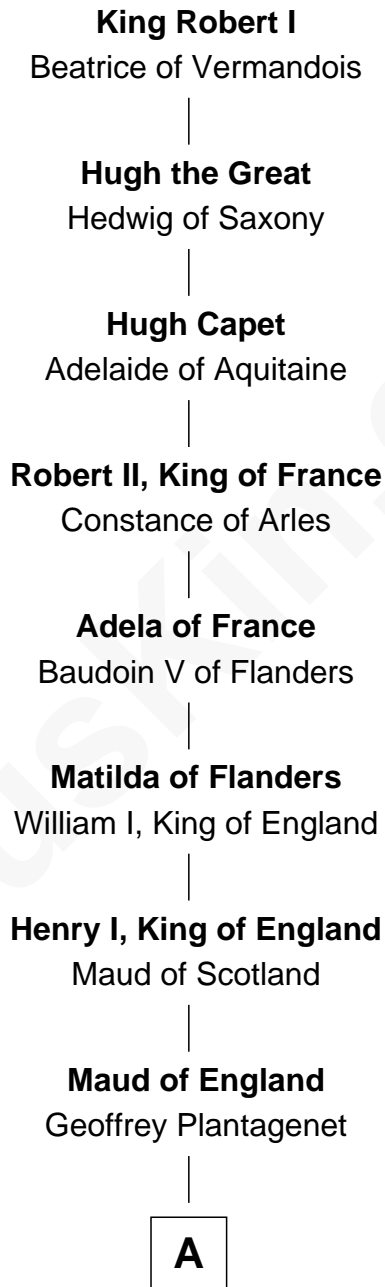

# FamousKin.com Relationship Chart of

**Bob Moore**

*Co-Founder, Bob's Red Mill*

**31st Great-grandson of**

**King Robert I**

*King of France*

**A**

**Henry II, King of England**

Eleanor of Aquitaine

**John, King of England**

Isabelle of Angoulême

**Richard Plantagenet**

**Sir Richard of Cornwall**

Joan - - - - -

**Joan of Cornwall**

Sir John Howard

**Sir John Howard**

Alice de Bois

**Sir Robert Howard**

Margaret de Scales

**Sir John Howard**

Alice Tendring

**Henry Howard**

Mary Hussey

**Elizabeth Howard**

Henry Wentworth

**B**

**B**

**Margery Wentworth**  
Sir William Waldegrave

**George Waldegrave**  
Anne Drury

**Phyllis Waldegrave**  
Thomas Higham

**Bridget Higham**  
Thomas Burrough