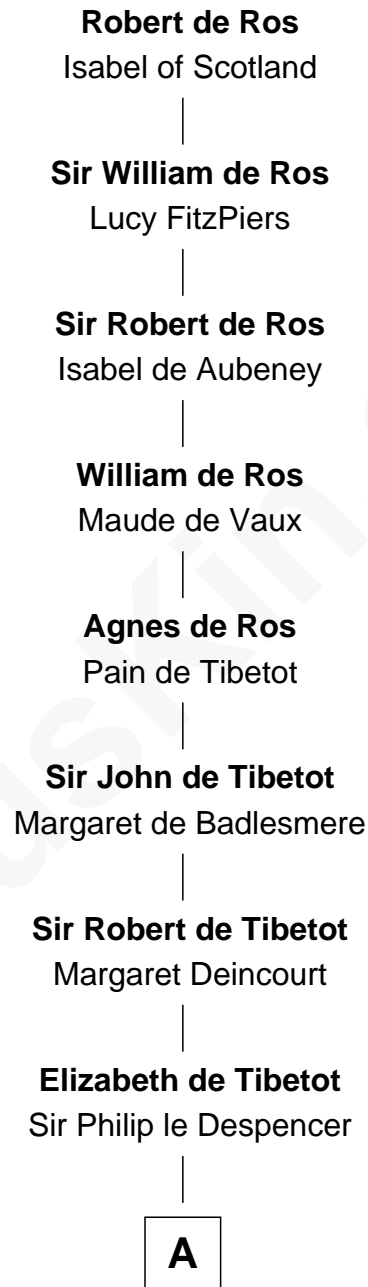

# FamousKin.com Relationship Chart of

**Bob Moore**

*Co-Founder, Bob's Red Mill*

**23rd Great-grandson of**

**Robert de Ros**

*Magna Carta Surety*

**A**

**Margery Despencer**

Sir Roger Wentworth

**Henry Wentworth**

Elizabeth Howard

**Margery Wentworth**

Sir William Waldegrave

**George Waldegrave**

Anne Drury

**Phyllis Waldegrave**

Morris Fox  
Sarah A. Smith

Violette Fox  
Daniel Francis Learnard

Clinton Morris Learnard  
Gertrude Maud Yost

Doris Dell Learnard  
Kenneth Earl Moore

**Bob Moore**  
*Co-Founder, Bob's Red Mill*