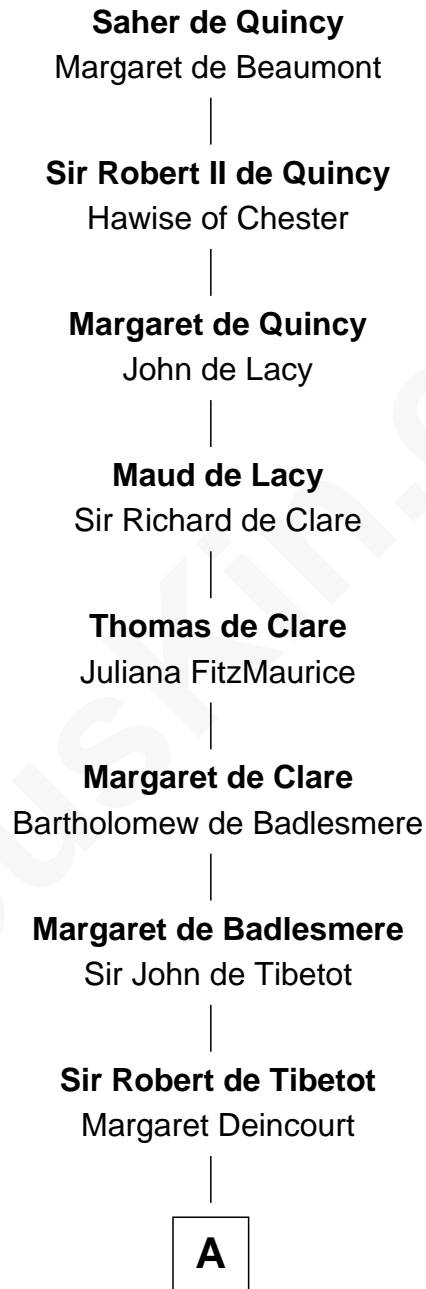

FamousKin.com Relationship Chart of

Bob Moore

Co-Founder, Bob's Red Mill

24th Great-grandson of

Saher de Quincy

Magna Carta Surety

A

Elizabeth de Tibetot
Sir Philip le Despencer

Margery Despencer
Sir Roger Wentworth

Henry Wentworth
Elizabeth Howard

Margery Wentworth
Sir William Waldegrave

George Waldegrave
Anne Drury

Phyllis Waldegrave
Thomas Higham

Bridget Higham
Thomas Burrough

Rev. George Burrough
Frances Sparrow

—
Clinton Morris Learnard

Gertrude Maud Yost

—
Doris Dell Learnard

Kenneth Earl Moore

—
Bob Moore

Co-Founder, Bob's Red Mill