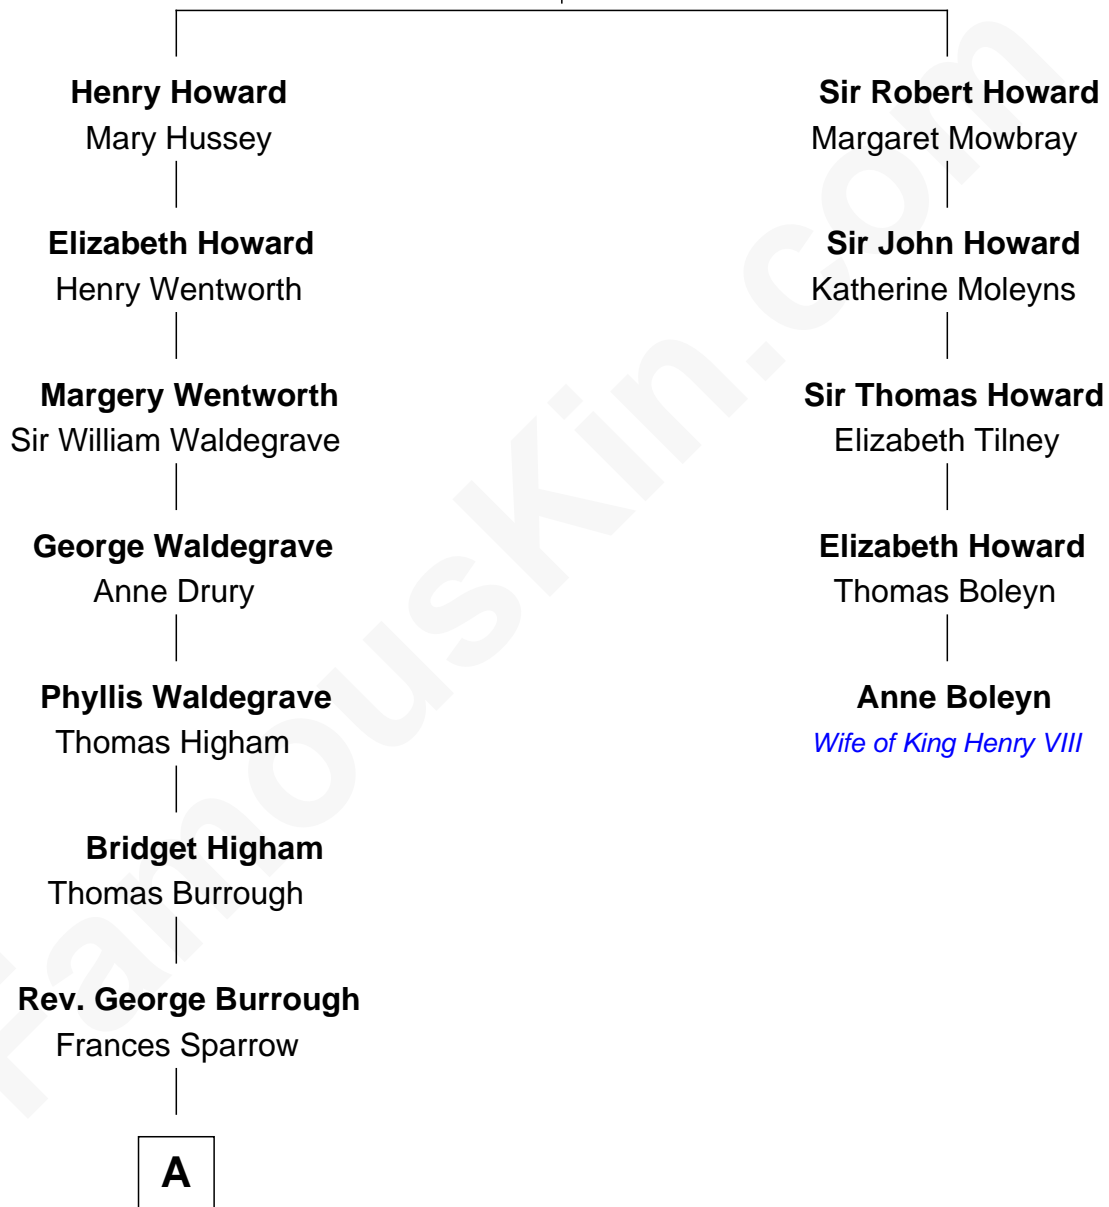

# FamousKin.com Relationship Chart of

**Bob Moore**

*Co-Founder, Bob's Red Mill*

4th cousin 13 times removed of

**Anne Boleyn**

*2nd Wife of King Henry VIII*

**Sir John Howard**

Alice Tendring

**A**

**Nathaniel Burrough**

Rebecca Stiles

**Rev. George Burroughs**

Hannah Fisher

**Hannah Burroughs**

Jabez Fox

**Thomas Fox**

Mercy Lawrence

**Thomas Fox**

Patience Kannon

**David Fox**

Ann Worland Gragg

**Morris Fox**

Sarah A. Smith

**Violette Fox**

Daniel Francis Learnard

**Clinton Morris Learnard**

Gertrude Maud Yost

**Doris Dell Learnard**

Kenneth Earl Moore

**Bob Moore**

*Co-Founder, Bob's Red Mill*

Bob Moore photo by [Oregon State University](#) (CC BY-SA 2.0)