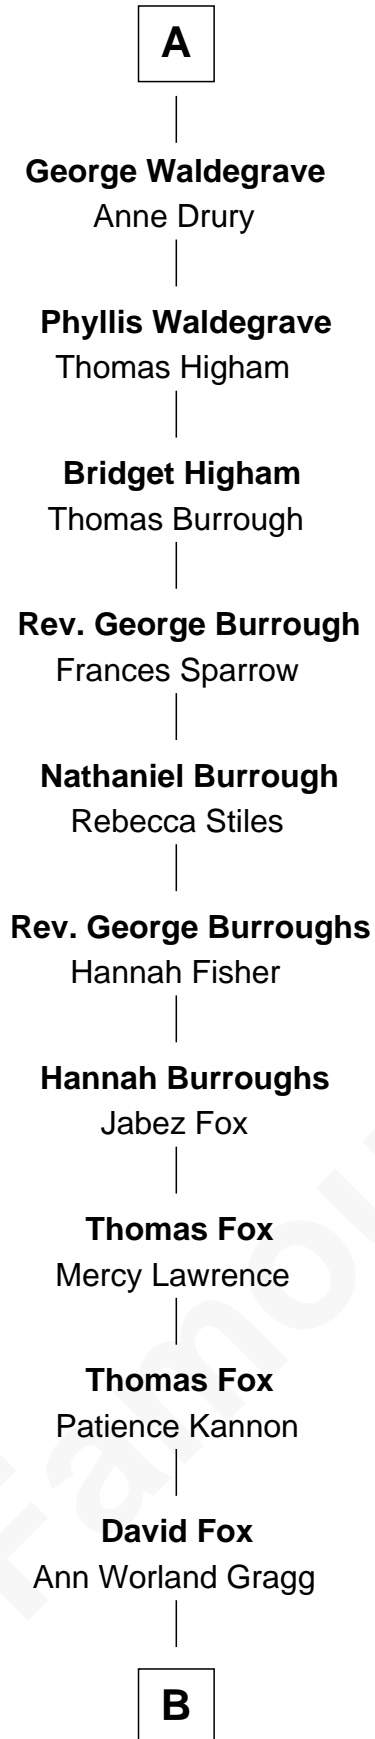

# FamousKin.com Relationship Chart of

**Bob Moore**

*Co-Founder, Bob's Red Mill*

7th cousin 14 times removed of

**Anne Boleyn**

*2nd Wife of King Henry VIII*

**William de Ros**  
Maude de Vaux

**B**

—  
**Morris Fox**  
Sarah A. Smith

—  
**Violette Fox**  
Daniel Francis Learnard

—  
**Clinton Morris Learnard**  
Gertrude Maud Yost

—  
**Doris Dell Learnard**  
Kenneth Earl Moore

—  
**Bob Moore**  
*Co-Founder, Bob's Red Mill*