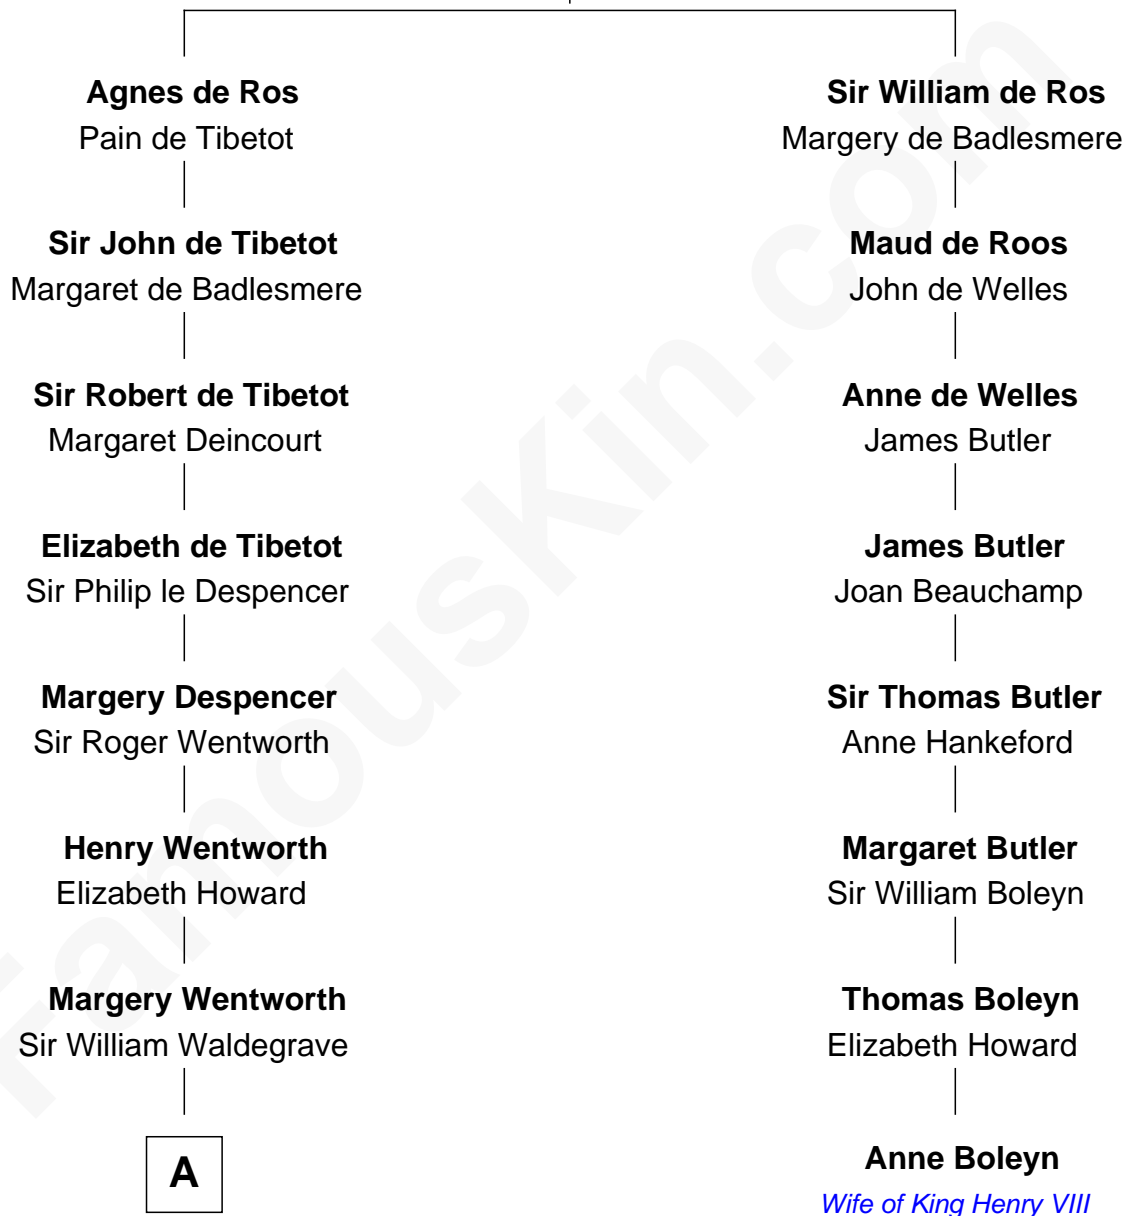

# FamousKin.com Relationship Chart of

**Bob Moore**

*Co-Founder, Bob's Red Mill*

7th cousin 14 times removed of

**Anne Boleyn**

*2nd Wife of King Henry VIII*

**William de Ros**  
Maude de Vaux

**B**

—  
**Morris Fox**  
Sarah A. Smith

—  
**Violette Fox**  
Daniel Francis Learnard

—  
**Clinton Morris Learnard**  
Gertrude Maud Yost

—  
**Doris Dell Learnard**  
Kenneth Earl Moore

—  
**Bob Moore**  
*Co-Founder, Bob's Red Mill*