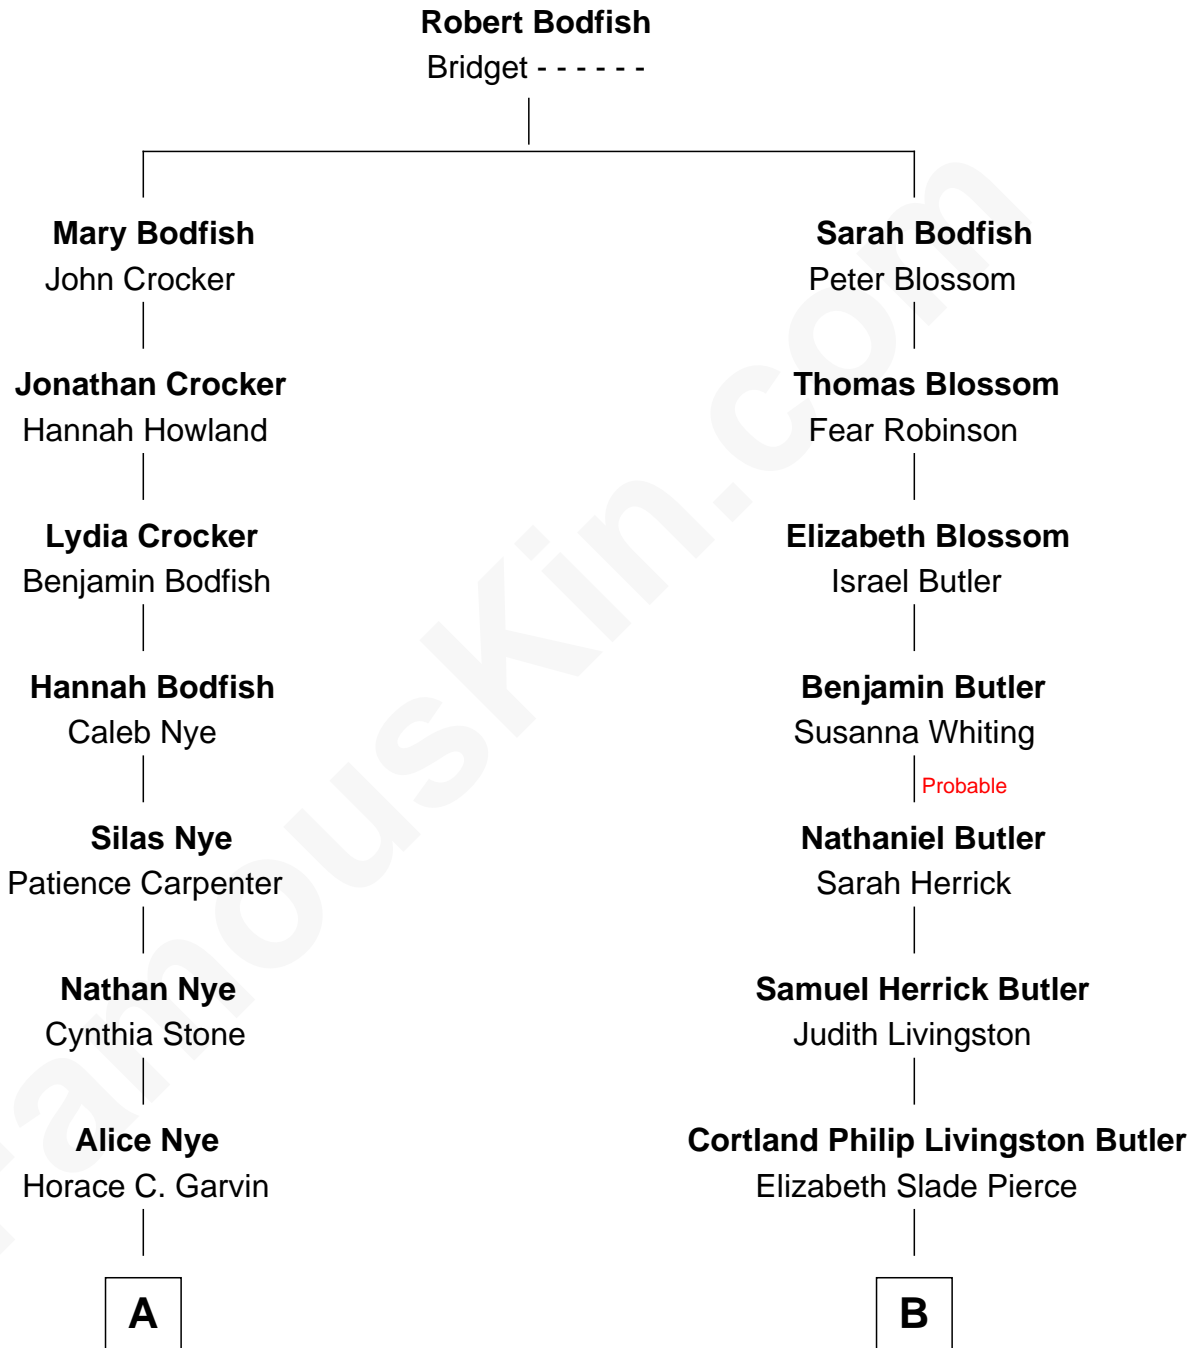

FamousKin.com Relationship Chart of

Taylor Lautner

TV and Movie Actor

11th cousin 2 times removed of

Jonathan Bush

Co-founder and CEO of athenahealth

A

Orpha Z. Garvin
Henry D. Howard

Alice B. Howard
Franklin A. French

Ruth French
John Giles Akers

Bernetta J. Akers
Howard John Pickard

Sandra Jean Pickard
Loren Joseph Lautner

Daniel Joseph Lautner
Deborah C. Bos

Taylor Lautner
TV and Movie Actor