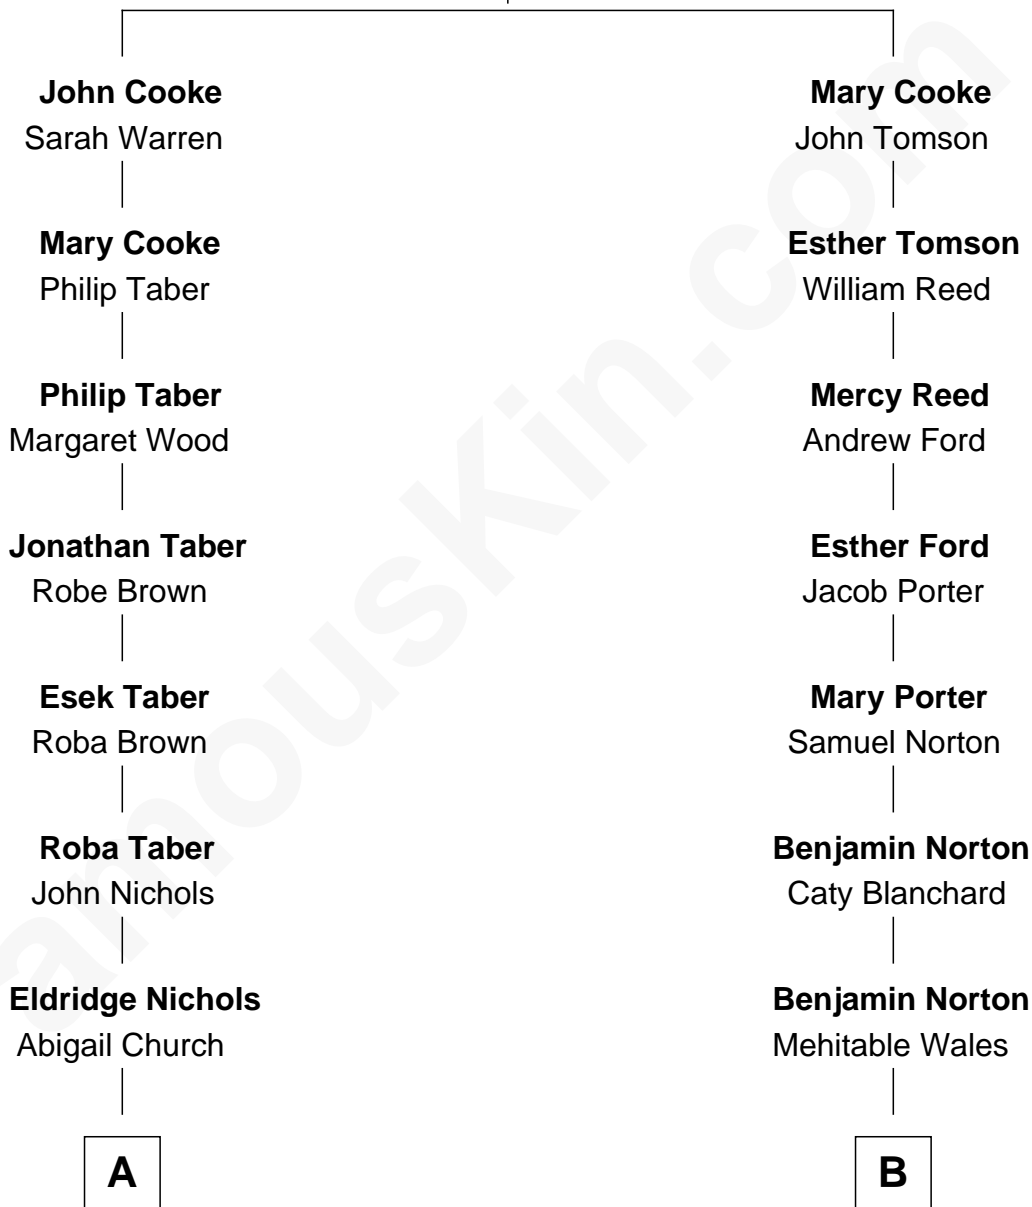

FamousKin.com Relationship Chart of

Taylor Lautner

TV and Movie Actor

11th cousin 2 times removed of

Andrew Card

21st White House Chief of Staff

Francis Cooke
Hester le Mahieu

A

George Nichols
Louise Harriett Randall

Wayland Albert Nichols
Fannie Blanche Sisco

Frank James Nichols
Olive F. Allen

Keith Francis Nichols
Wanda J. Yount

Patricia Anne Nichols
David Andrew Bos

Deborah C. Bos
Daniel Joseph Lautner

Taylor Lautner
TV and Movie Actor

B

Catherine Norton
Danforth Thayer

Annie M. Thayer
Howard Platts

Elizabeth French Platts
John Henry Card

Andrew Hill Card
Joyce Ann Whitaker

Andrew Card
21st White House Chief of Staff